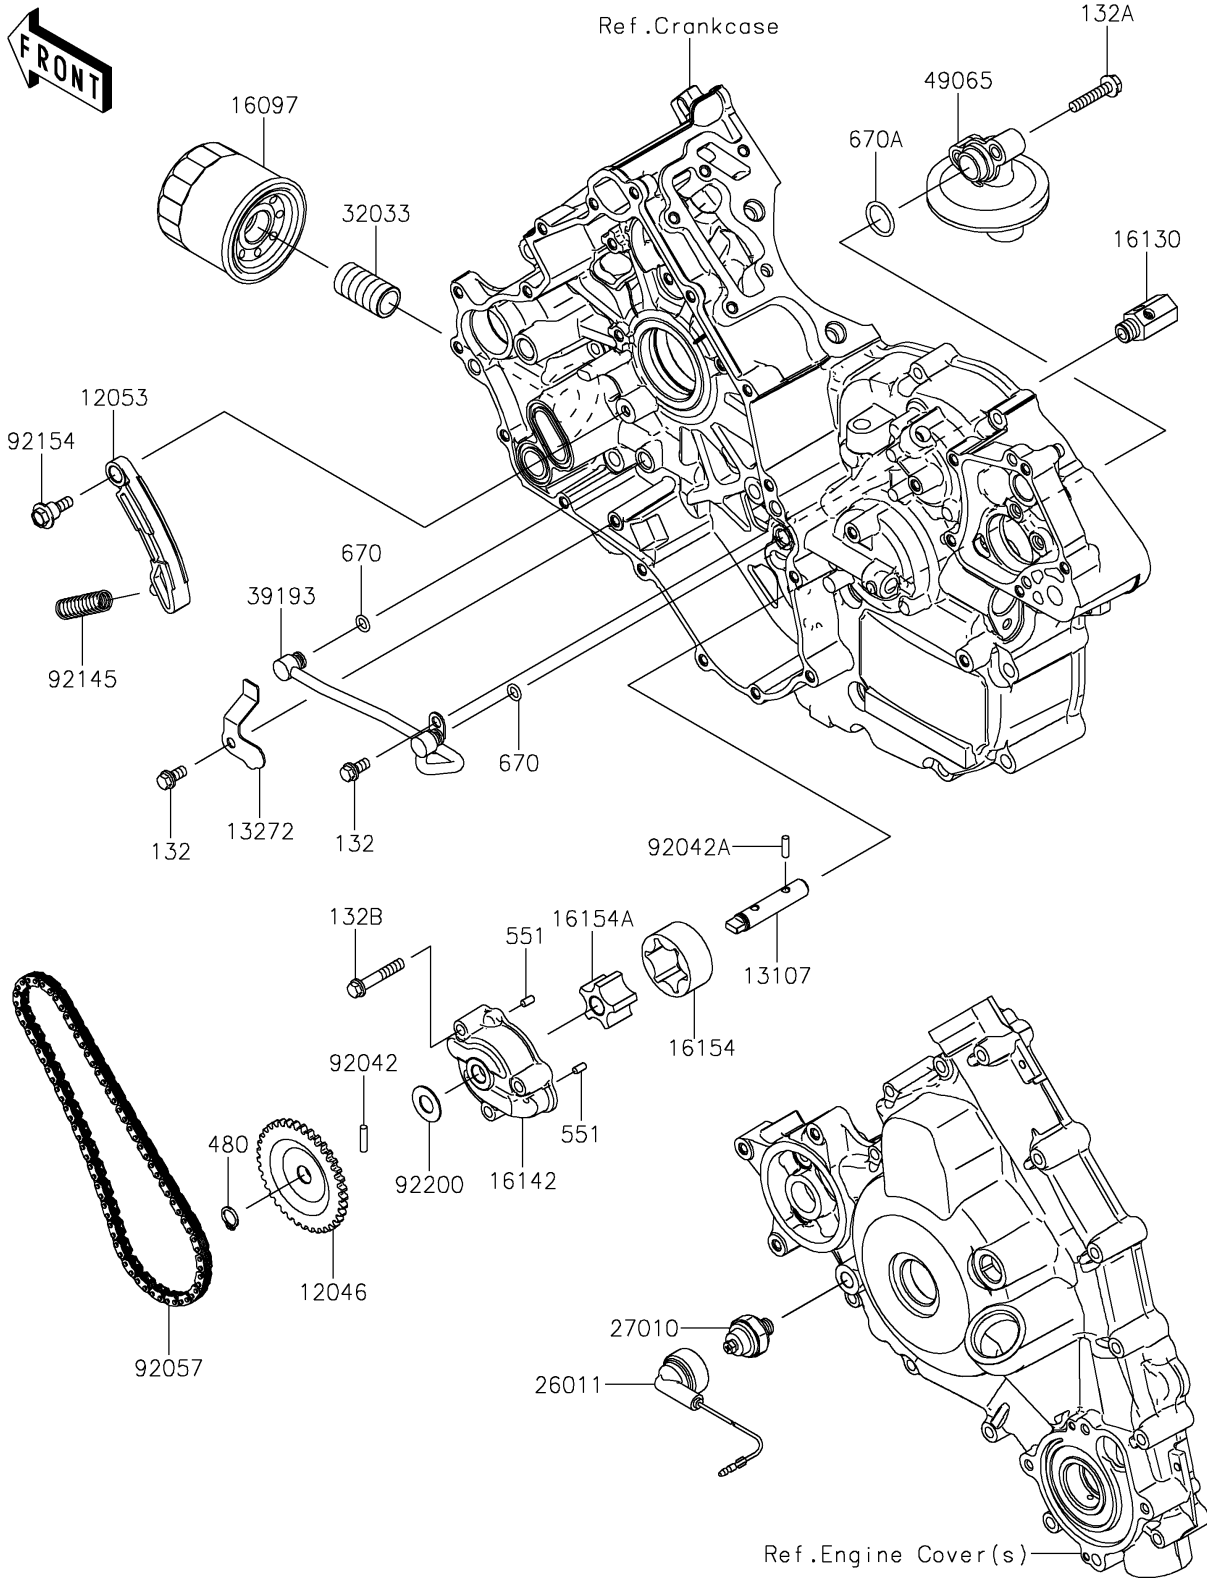

2023 TERYX4™ S SPECIAL EDITION PARTS DIAGRAM

Oil Pump/Oil Filter

E1710

2023 TERYX4™ S SPECIAL EDITION PARTS LIST

Oil Pump/Oil Filter

ITEM NAME	PART NUMBER	QUANTITY
SPROCKET,OIL PUMP,37T (Ref # 12046)	12046-0577	1
GUIDE-CHAIN (Ref # 12053)	12053-0180	1
SHAFT,OIL PUMP (Ref # 13107)	13107-0718	1
PLATE (Ref # 13272)	13272-0988	1
FILTER-ASSY-OIL (Ref # 16097)	16097-0007	1
VALVE-ASSY-RELIEF (Ref # 16130)	16130-1058	1
COVER-PUMP (Ref # 16142)	16142-0704	1
ROTOR-PUMP,OUTER (Ref # 16154)	16154-0706	1
ROTOR-PUMP,INNER (Ref # 16154A)	16154-0707	1
WIRE-LEAD (Ref # 26011)	26011-0818	1
SWITCH,OIL PRESSURE (Ref # 27010)	27010-1313	1
PIPE,OIL FILTER (Ref # 32033)	32033-1535	1
PIPE-OIL (Ref # 39193)	39193-0570	1
FILTER-OIL (Ref # 49065)	49065-0710	1
PIN,DOWEL,4X16.8 (Ref # 92042)	92042-029	1
PIN,DOWEL,4X13.8 (Ref # 92042A)	92042-030	1
CHAIN,DID SCR-0409 SV (Ref # 92057)	92057-0561	1
SPRING (Ref # 92145)	92145-0830	1
BOLT,FLANGED,6X8.3 (Ref # 92154)	92154-0709	1
WASHER,11.3X23X1 (Ref # 92200)	92200-0719	1
BOLT-FLANGED-SMALL,6X12 (Ref # 132)	132BA0612	2
BOLT-FLANGED-SMALL,6X30 (Ref # 132A)	132BA0630	2
BOLT-FLANGED-SMALL,6X35 (Ref # 132B)	132BA0635	3
CIRCLIP-TYPE-C,11MM (Ref # 480)	480J1100	1
PIN-DOWEL,4X8 (Ref # 551)	551A0408	2
O RING,7MM (Ref # 670)	670D1507	2
O RING,18MM (Ref # 670A)	670D2018	1