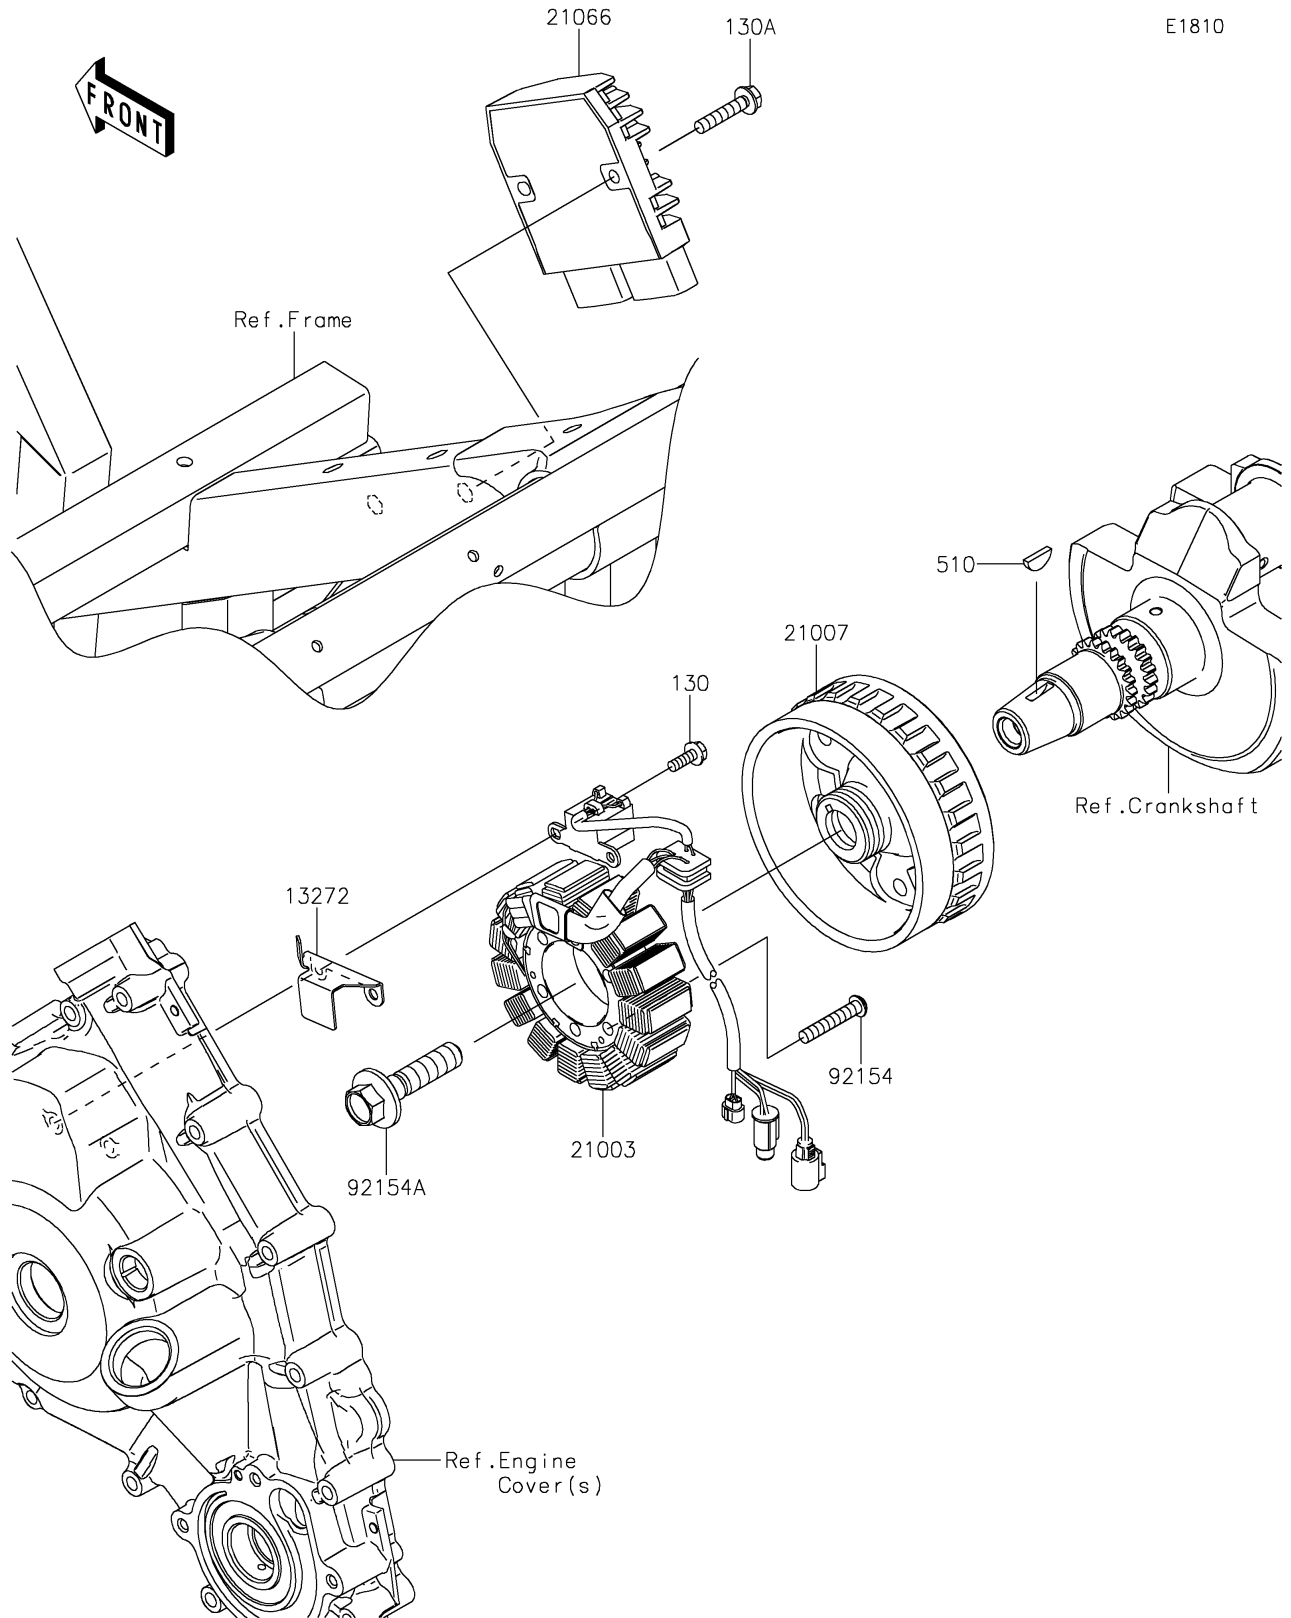

2023 TERYX4™ S SPECIAL EDITION PARTS DIAGRAM

Generator

E1810

2023 TERYX4™ S SPECIAL EDITION PARTS LIST

Generator

ITEM NAME	PART NUMBER	QUANTITY
PLATE (Ref # 13272)	13272-1222	1
STATOR (Ref # 21003)	21003-0166	1
ROTOR (Ref # 21007)	21007-0565	1
REGULATOR-VOLTAGE (Ref # 21066)	21066-0771	1
BOLT,TORX,6X35 (Ref # 92154)	92154-1007	4
BOLT,12X50 (Ref # 92154A)	92154-1826	1
BOLT-FLANGED,5X14 (Ref # 130)	130BA0514	2
BOLT-FLANGED,6X30 (Ref # 130A)	130BA0630	2
KEY-WOODRUFF (Ref # 510)	510A4200	1