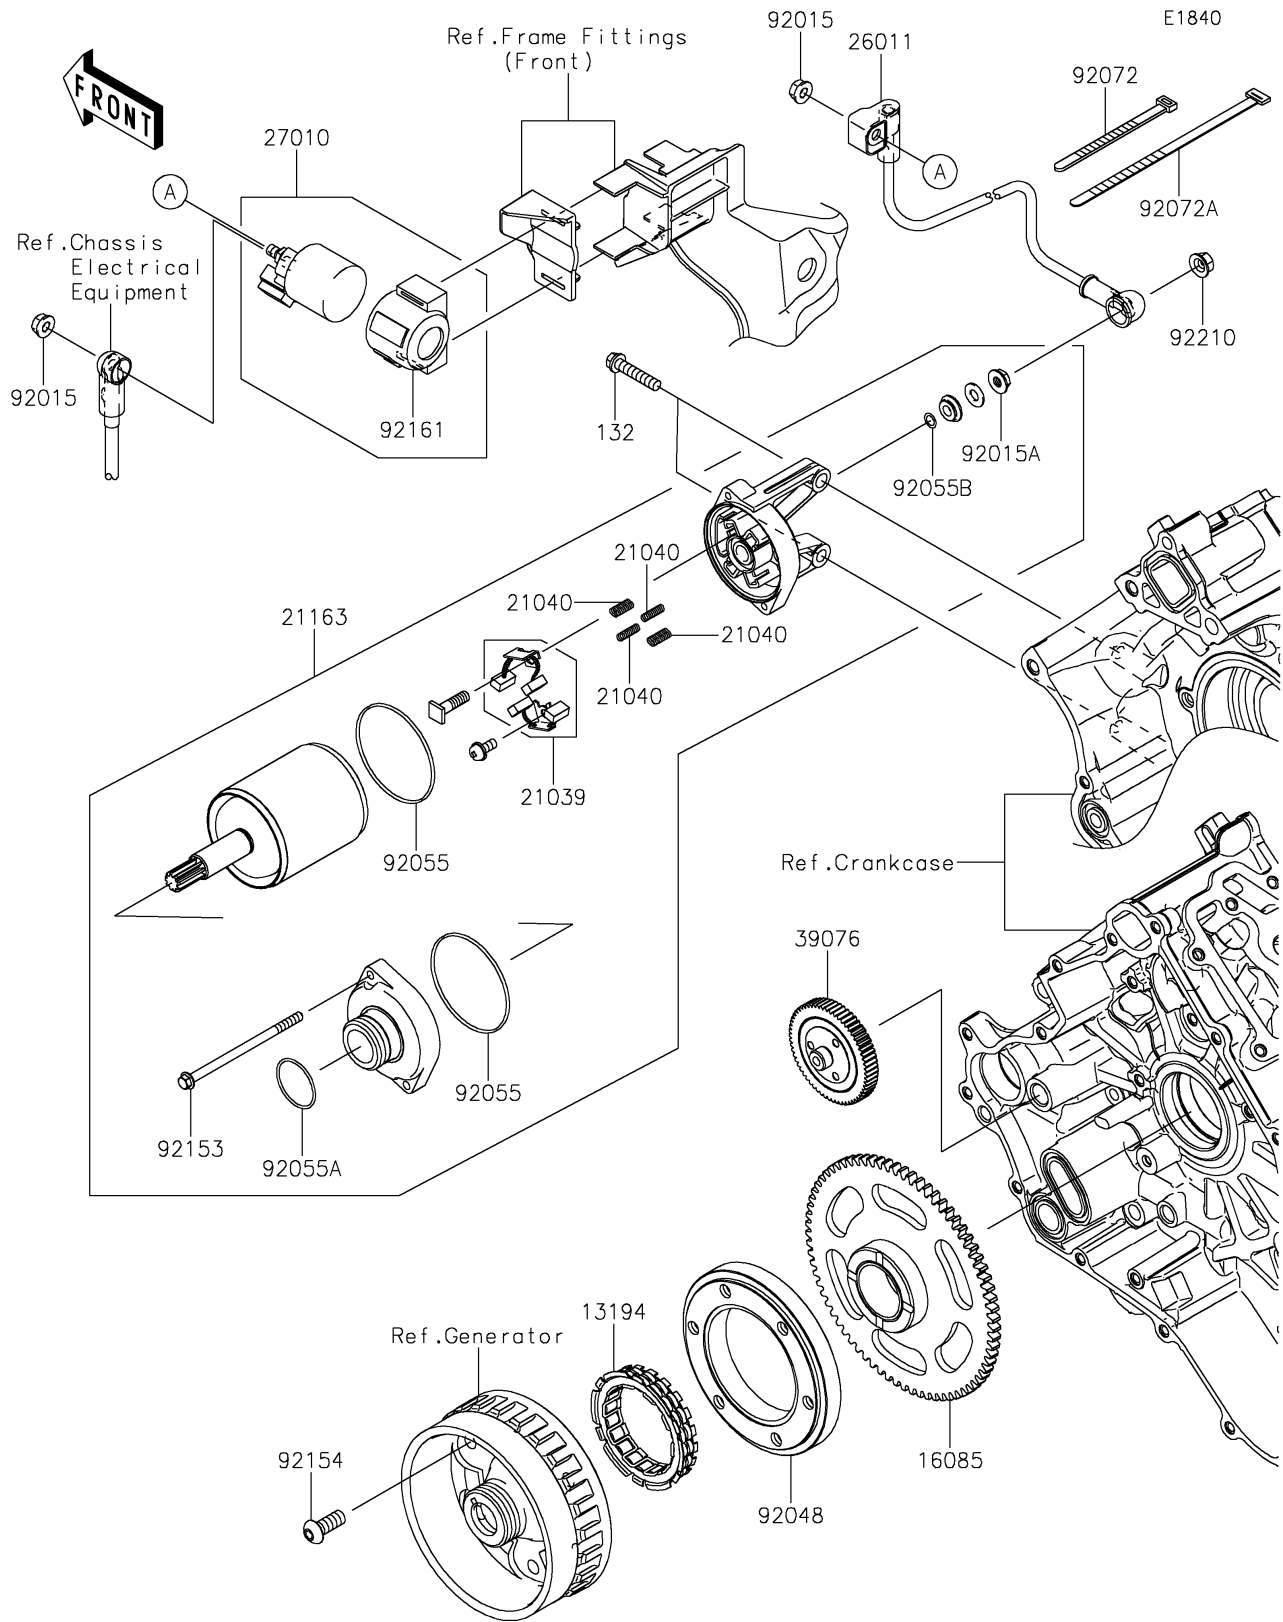

2023 TERYX4™ S SPECIAL EDITION PARTS DIAGRAM

Starter Motor

2023 TERYX4™ S SPECIAL EDITION PARTS LIST

Starter Motor

ITEM NAME	PART NUMBER	QUANTITY
CLUTCH-ONEWAY (Ref # 13194)	13194-1094	1
GEAR,STARTER (Ref # 16085)	16085-0591	1
BRUSH,CARBON (Ref # 21039)	21039-0004	1
SPRING-BRUSH (Ref # 21040)	21040-0003	4
STARTER-ELECTRIC (Ref # 21163)	21163-0037	1
WIRE-LEAD (Ref # 26011)	26011-0901	1
SWITCH,MAGNETIC (Ref # 27010)	27010-0766	1
LIMITER,STARTER (Ref # 39076)	39076-0555	1
NUT,FLANGED,6MM (Ref # 92015)	92015-1367	2
NUT,STARTER MOTOR (Ref # 92015A)	92015-1476	1
RACE,ONEWAY CLUTCH (Ref # 92048)	92048-0553	1
RING-O (Ref # 92055)	92055-0136	2
RING-O (Ref # 92055A)	92055-1276	1
RING-O,4.5X2.0 (Ref # 92055B)	92055-1370	1
BAND,L=123 (Ref # 92072)	92072-030	1
BAND,L=186 (Ref # 92072A)	92072-056	1
BOLT (Ref # 92153)	92153-1850	2
BOLT,TORX,8X20 (Ref # 92154)	92154-0421	6
DAMPER,MAGNETIC SWITCH (Ref # 92161)	92161-1722	1
NUT,6MM (Ref # 92210)	92210-0188	1
BOLT-FLANGED-SMALL,6X30 (Ref # 132)	132BA0630	2