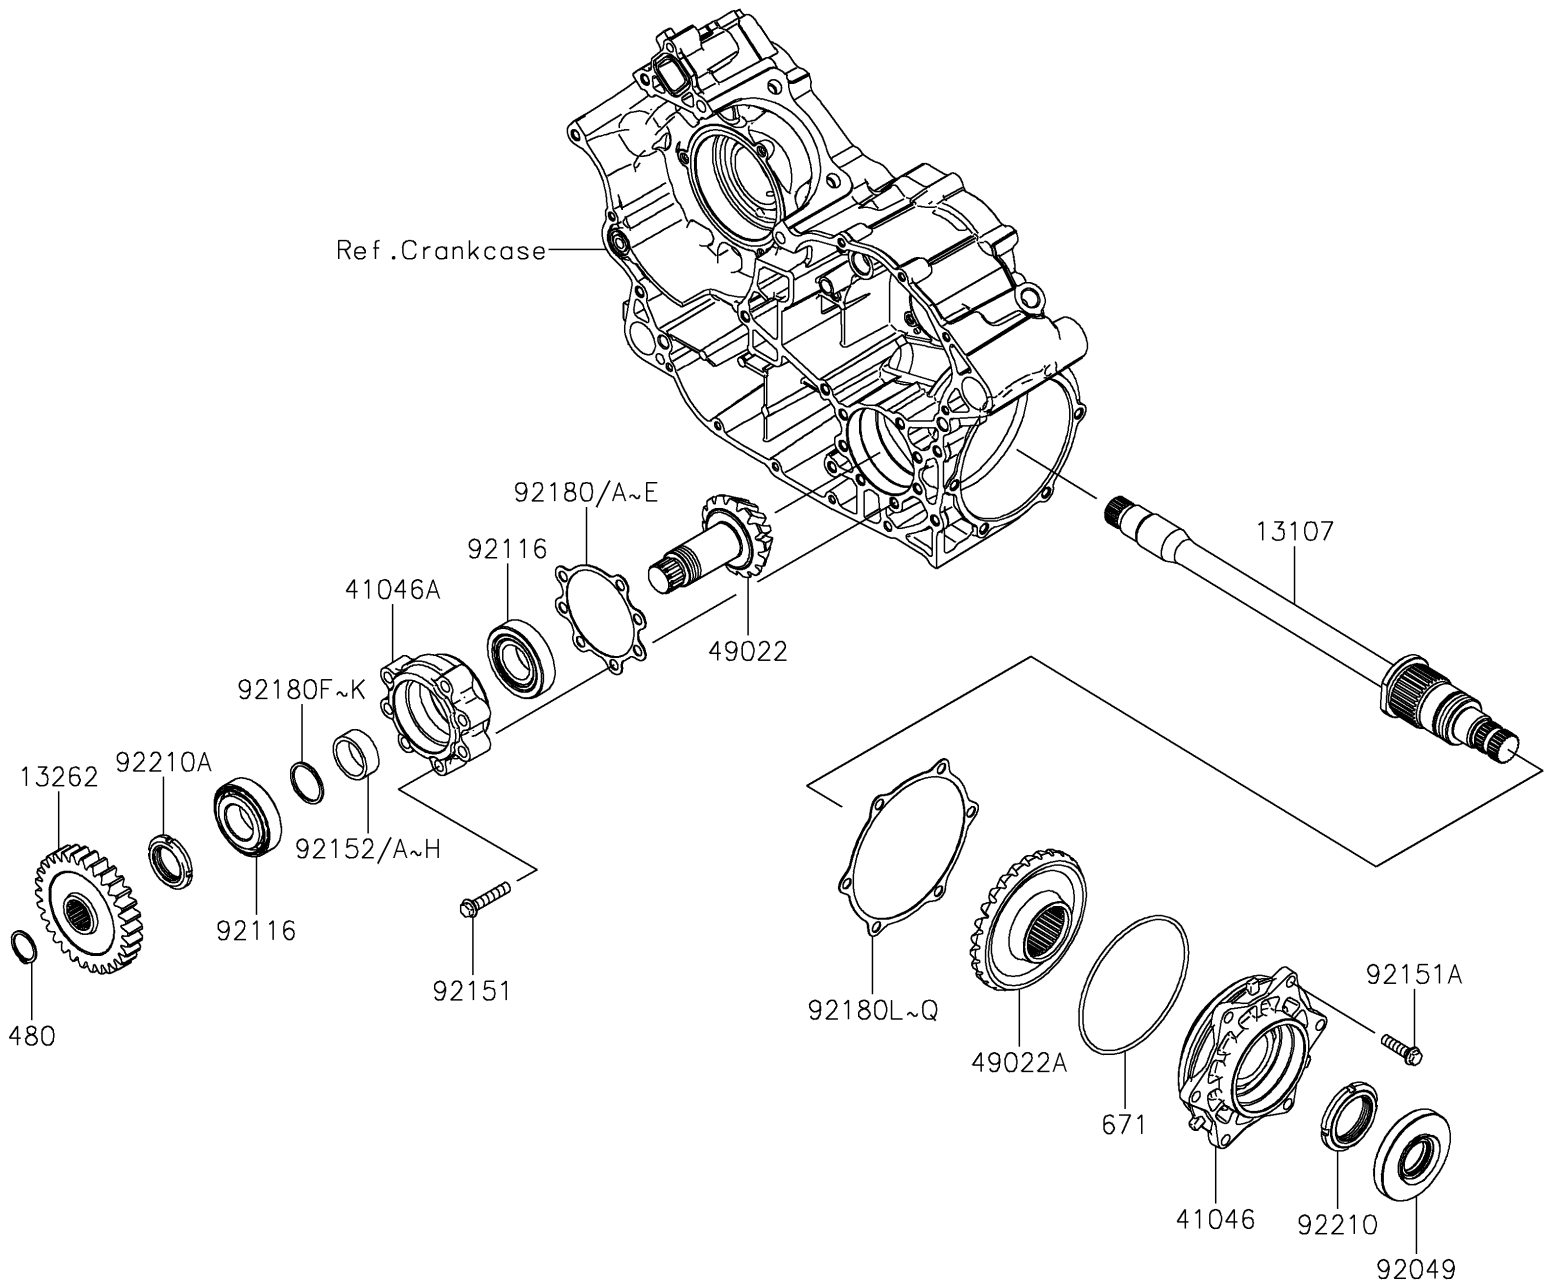

# 2023 TERYX4™ S SPECIAL EDITION PARTS DIAGRAM

Front Bevel Gear

E3131

### Front Bevel Gear

ITEM NAME	PART NUMBER	QUANTITY
SHIM,DRIVE,T=1.78 (Ref # 92180J)	92180-0712	1
SHIM,DRIVE,T=1.80 (Ref # 92180K)	92180-0713	AR
SHIM,DRIVEN,T=0.15 (Ref # 92180L)	92180-0714	AR
SHIM,DRIVEN,T=0.20 (Ref # 92180M)	92180-0715	AR
SHIM,DRIVEN,T=0.50 (Ref # 92180N)	92180-0716	AR
SHIM,DRIVEN,T=0.80 (Ref # 92180O)	92180-0717	AR
SHIM,DRIVEN,T=1.0 (Ref # 92180P)	92180-0718	1
SHIM,DRIVEN,T=1.2 (Ref # 92180Q)	92180-0719	AR
NUT,40MM (Ref # 92210)	92210-1893	1
NUT (Ref # 92210A)	92210-1915	1
CIRCLIP-TYPE-C,24MM (Ref # 480)	480J2400	1
O RING,115MM (Ref # 671)	671D25115	1