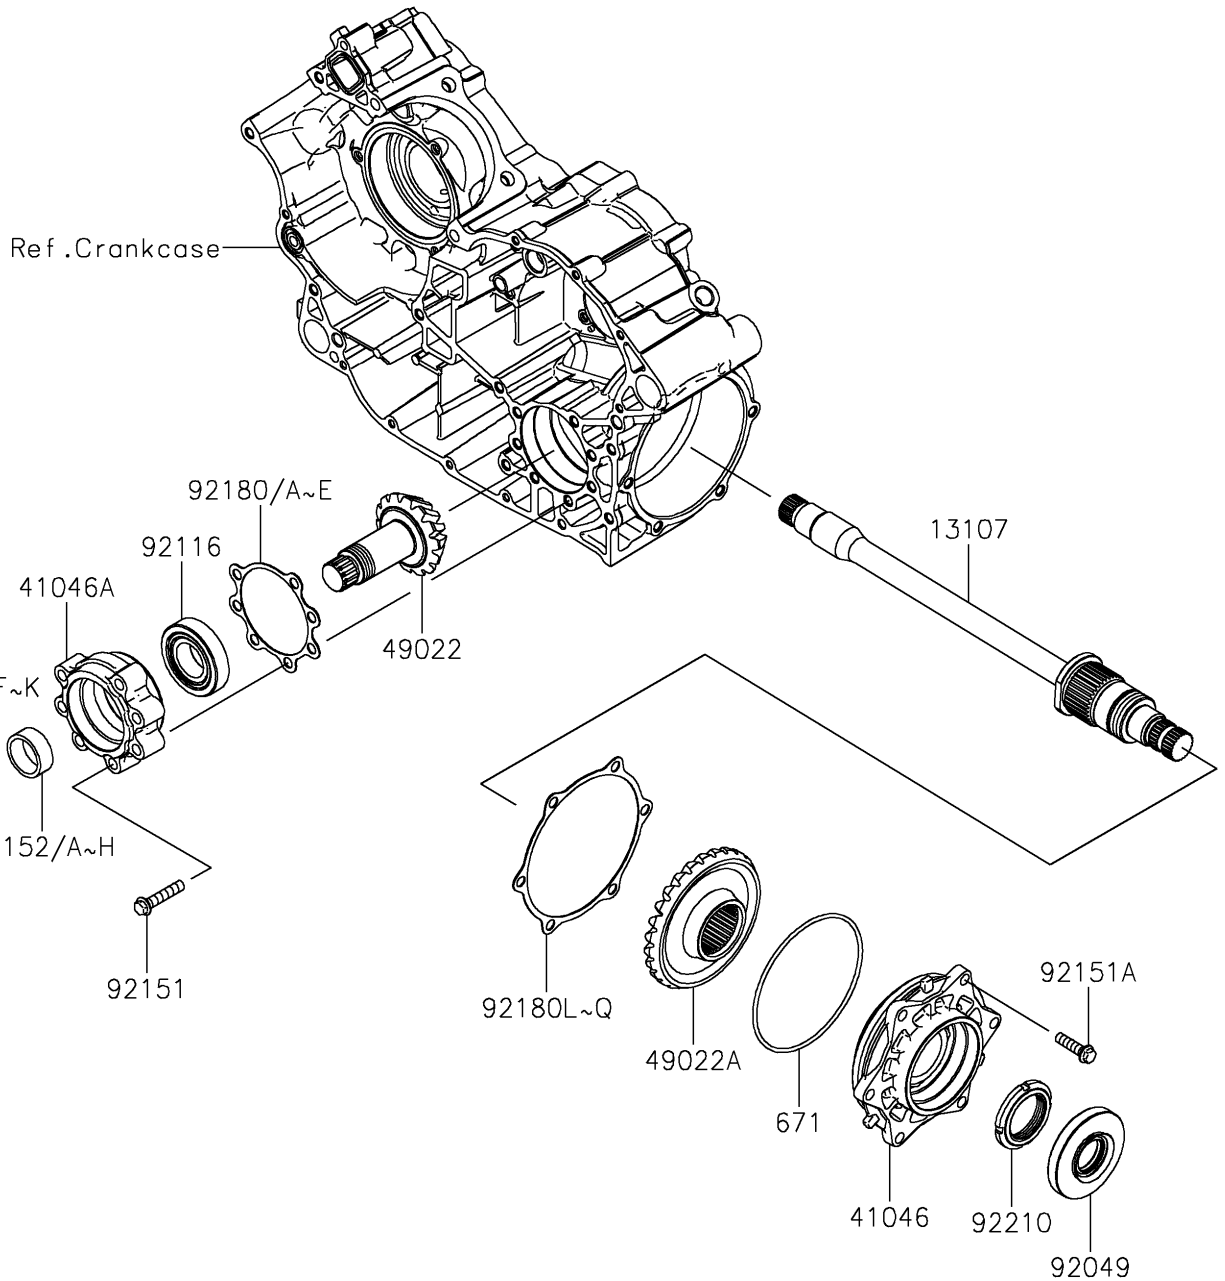

2024 Teryx4™ S Special Edition PARTS DIAGRAM

Front Bevel Gear

E3131

2024 Teryx4™ S Special Edition PARTS LIST

Front Bevel Gear

ITEM NAME	PART NUMBER	QUANTITY
SHAFT,OUTPUT (Ref # 13107)	13107-0766	1
GEAR,OUTPUT,30T (Ref # 13262)	13262-1142	1
HOUSING-BEARING,DRIVEN (Ref # 41046)	41046-0026	1
HOUSING-BEARING,DRIVE (Ref # 41046A)	41046-0040	1
GEAR-BEVEL,PINION,14T (Ref # 49022)	49022-0602	1
GEAR-BEVEL,DRIVEN,27T (Ref # 49022A)	49022-0603	1
SEAL-OIL (Ref # 92049)	92049-0712	1
BEARING-ROLLER,HR30206JUQU42 (Ref # 92116)	92116-0568	2
BOLT,8X40 (Ref # 92151)	92151-1621	7
BOLT-FLANGED-SMALL,8X30 (Ref # 92151A)	92151-1688	6
COLLAR,30.2X37X13.1 (Ref # 92152)	92152-0947	AR
COLLAR,30.2X37X13.2 (Ref # 92152A)	92152-0948	AR
COLLAR,30.2X37X13.3 (Ref # 92152B)	92152-0949	AR
COLLAR,30.2X37X13.4 (Ref # 92152C)	92152-0950	AR
COLLAR,30.2X37X13.5 (Ref # 92152D)	92152-0951	AR
COLLAR,30.2X37X13.6 (Ref # 92152E)	92152-0952	AR
COLLAR,30.2X37X13.7 (Ref # 92152F)	92152-0953	1
COLLAR,30.2X37X13.8 (Ref # 92152G)	92152-0954	AR
COLLAR,30.2X37X13.9 (Ref # 92152H)	92152-0955	AR
SHIM,DRIVE,T=0.15 (Ref # 92180)	92180-0702	AR
SHIM,DRIVE,T=0.20 (Ref # 92180A)	92180-0703	AR
SHIM,DRIVE,T=0.50 (Ref # 92180B)	92180-0704	AR
SHIM,DRIVE,T=0.80 (Ref # 92180C)	92180-0705	AR
SHIM,DRIVE,T=1.0 (Ref # 92180D)	92180-0706	1
SHIM,DRIVE,T=1.2 (Ref # 92180E)	92180-0707	AR
SHIM,DRIVE,T=1.70 (Ref # 92180F)	92180-0708	AR
SHIM,DRIVE,T=1.72 (Ref # 92180G)	92180-0709	AR
SHIM,DRIVE,T=1.74 (Ref # 92180H)	92180-0710	AR
SHIM,DRIVE,T=1.76 (Ref # 92180I)	92180-0711	AR