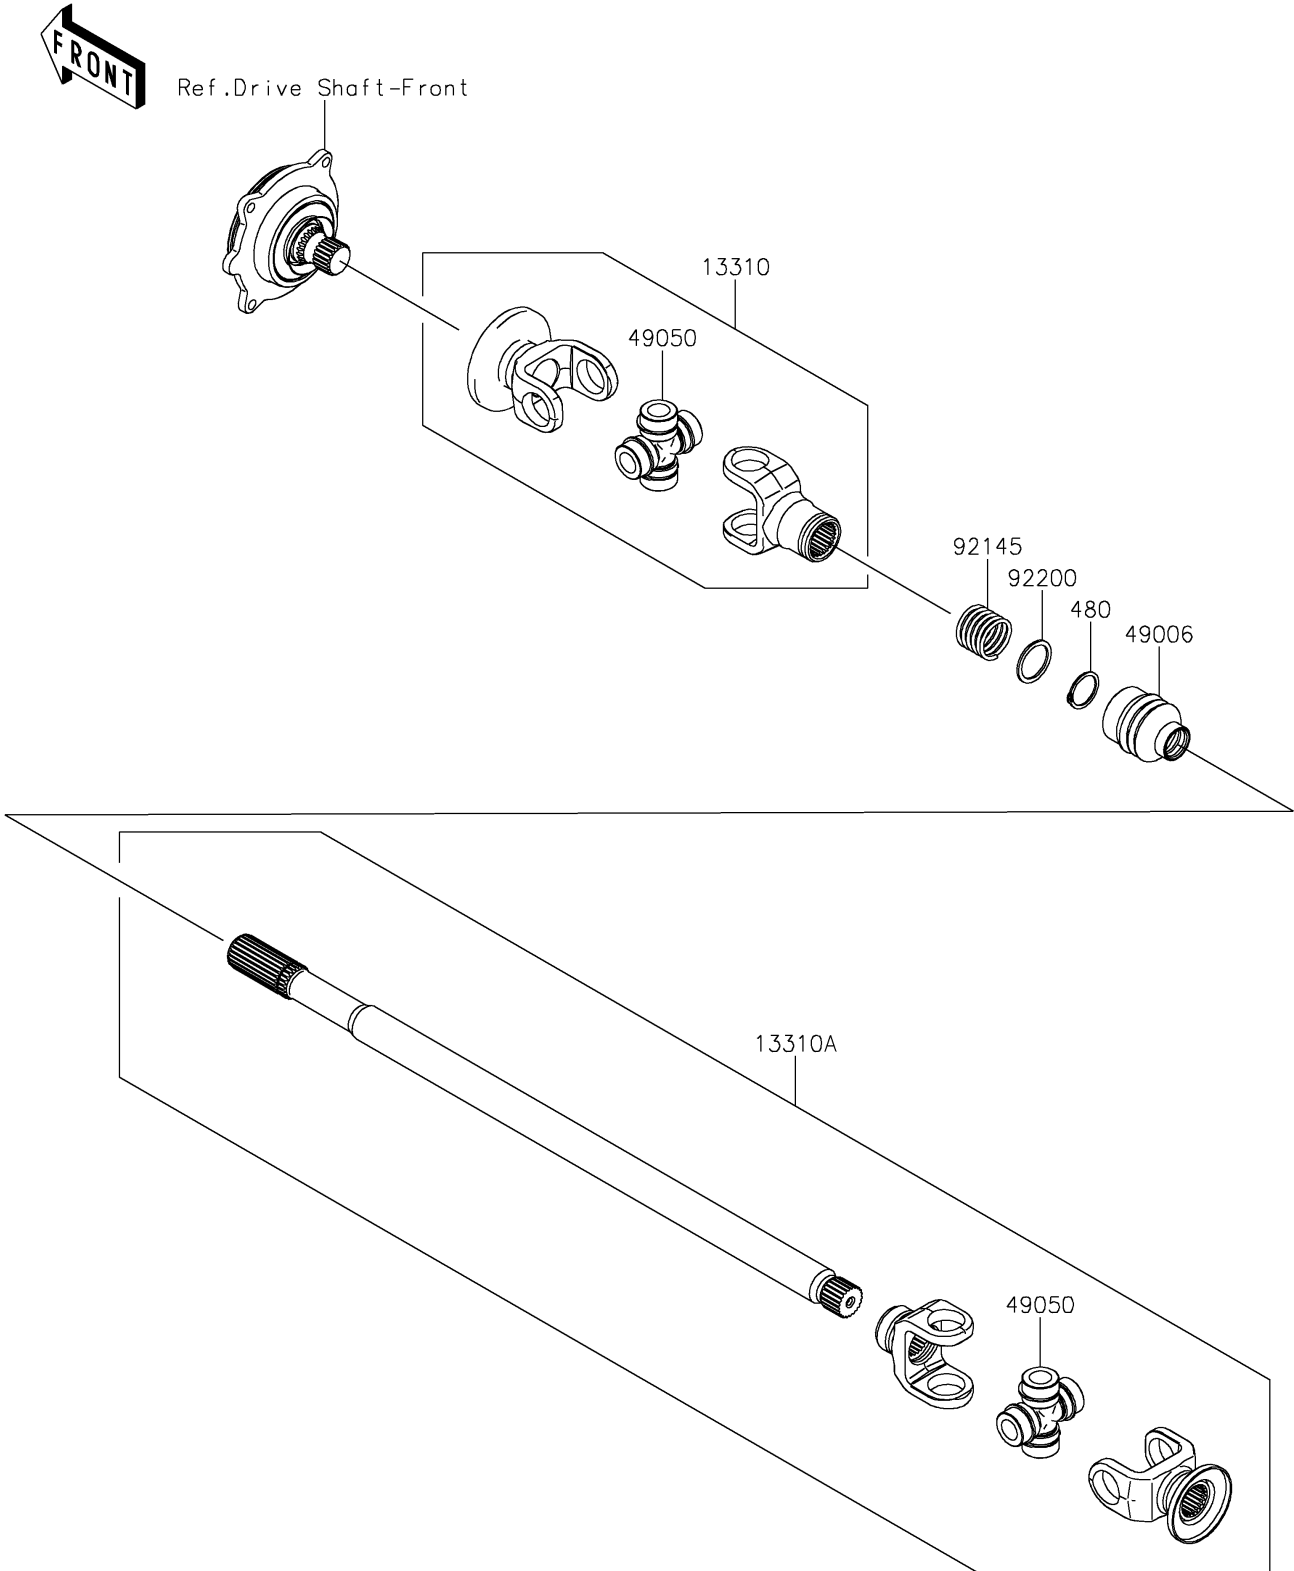

2023 Teryx4 S Special Edition PARTS DIAGRAM

Drive Shaft-Propeller

E3135

2023 Teryx4 S Special Edition PARTS LIST

Drive Shaft-Propeller

ITEM NAME	PART NUMBER	QUANTITY
SHAFT-ASSY,FRONT GEAR SIDE (Ref # 13310)	13310-0031	1
SHAFT-ASSY,FRONT ENG SIDE (Ref # 13310A)	13310-0032	1
BOOT,GEAR ASSY SIDE (Ref # 49006)	49006-0108	1
SPIDER (Ref # 49050)	49050-0034	2
SPRING (Ref # 92145)	92145-0823	1
WASHER,25X31X1.5 (Ref # 92200)	92200-0600	1
CIRCLIP-TYPE-C,24MM (Ref # 480)	480J2400	1