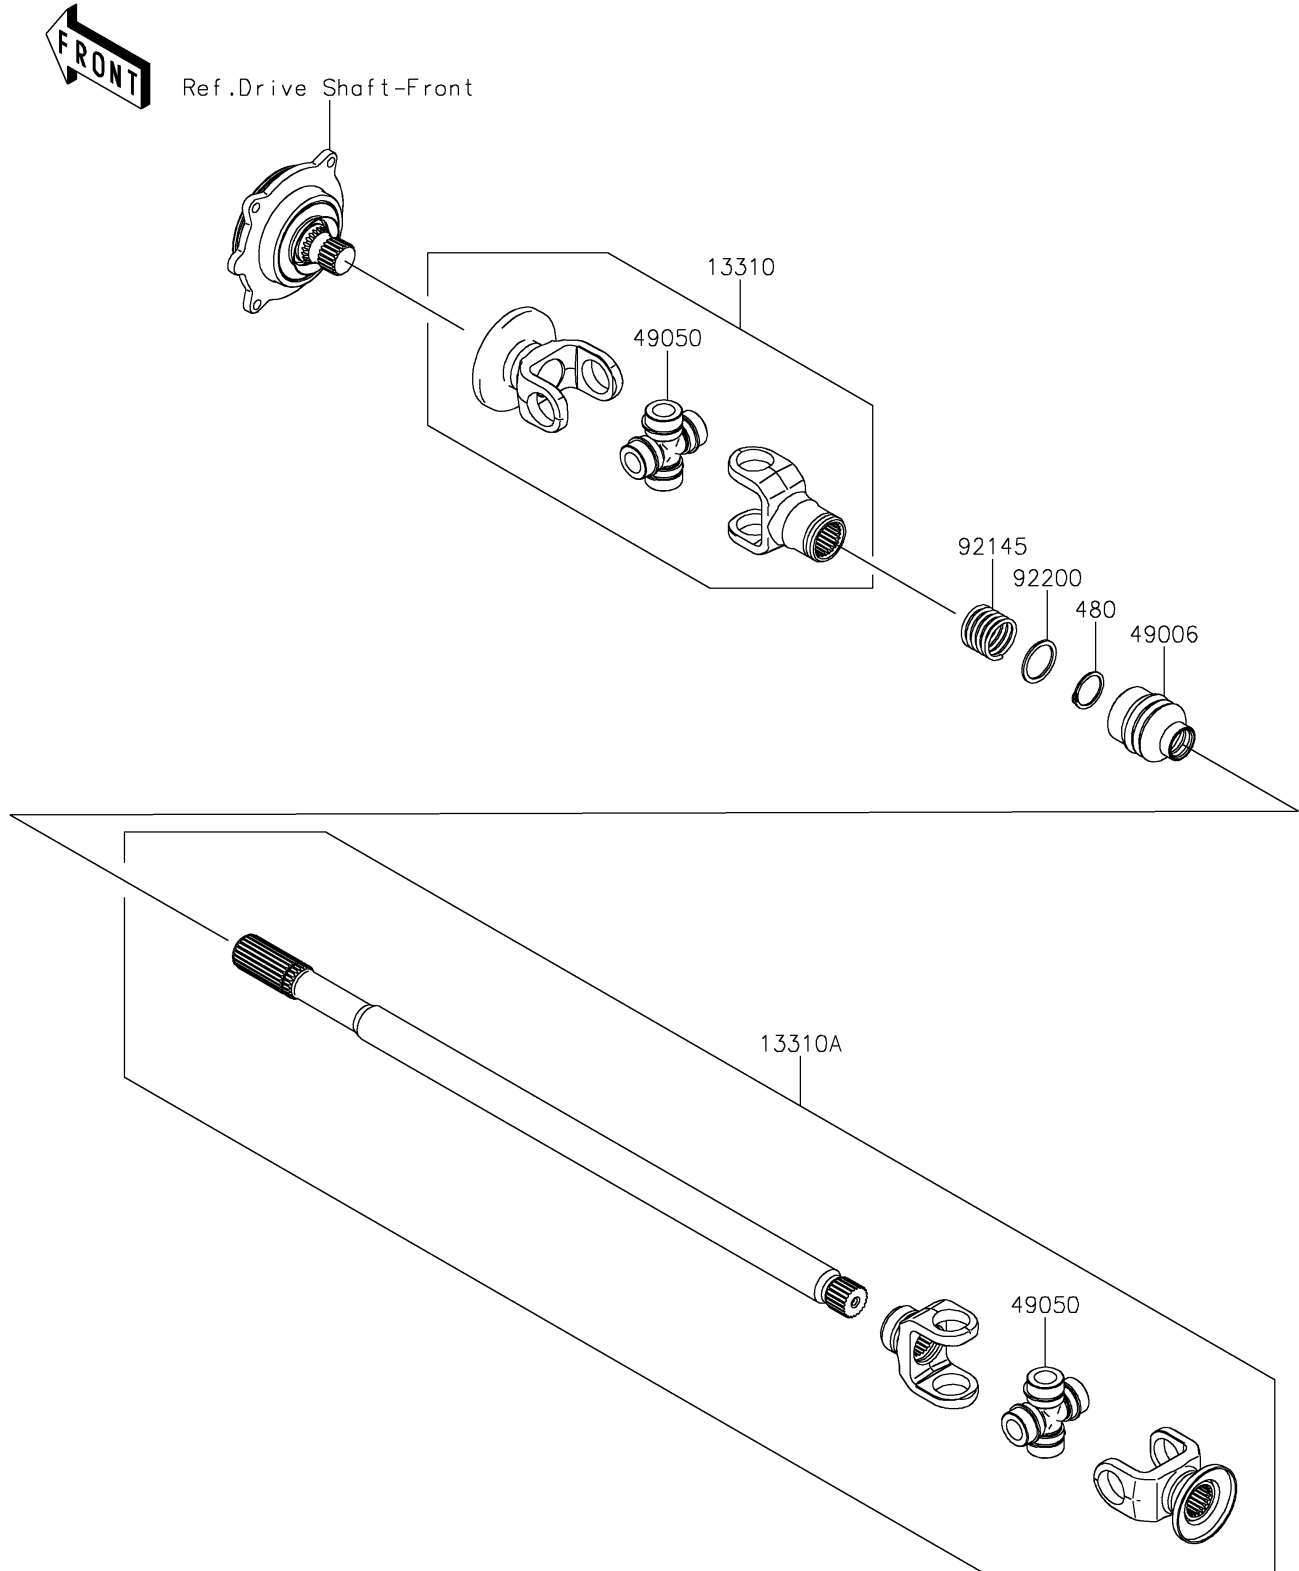

# 2023 TERYX4™ S SPECIAL EDITION PARTS DIAGRAM

Drive Shaft-Propeller

E3135

## 2023 TERYX4™ S SPECIAL EDITION PARTS LIST

### Drive Shaft-Propeller

ITEM NAME	PART NUMBER	QUANTITY
SHAFT-ASSY,FRONT GEAR SIDE (Ref # 13310)	13310-0031	1
SHAFT-ASSY,FRONT ENG SIDE (Ref # 13310A)	13310-0032	1
BOOT,GEAR ASSY SIDE (Ref # 49006)	49006-0108	1
SPIDER (Ref # 49050)	49050-0034	2
SPRING (Ref # 92145)	92145-0823	1
WASHER,25X31X1.5 (Ref # 92200)	92200-0600	1
CIRCLIP-TYPE-C,24MM (Ref # 480)	480J2400	1