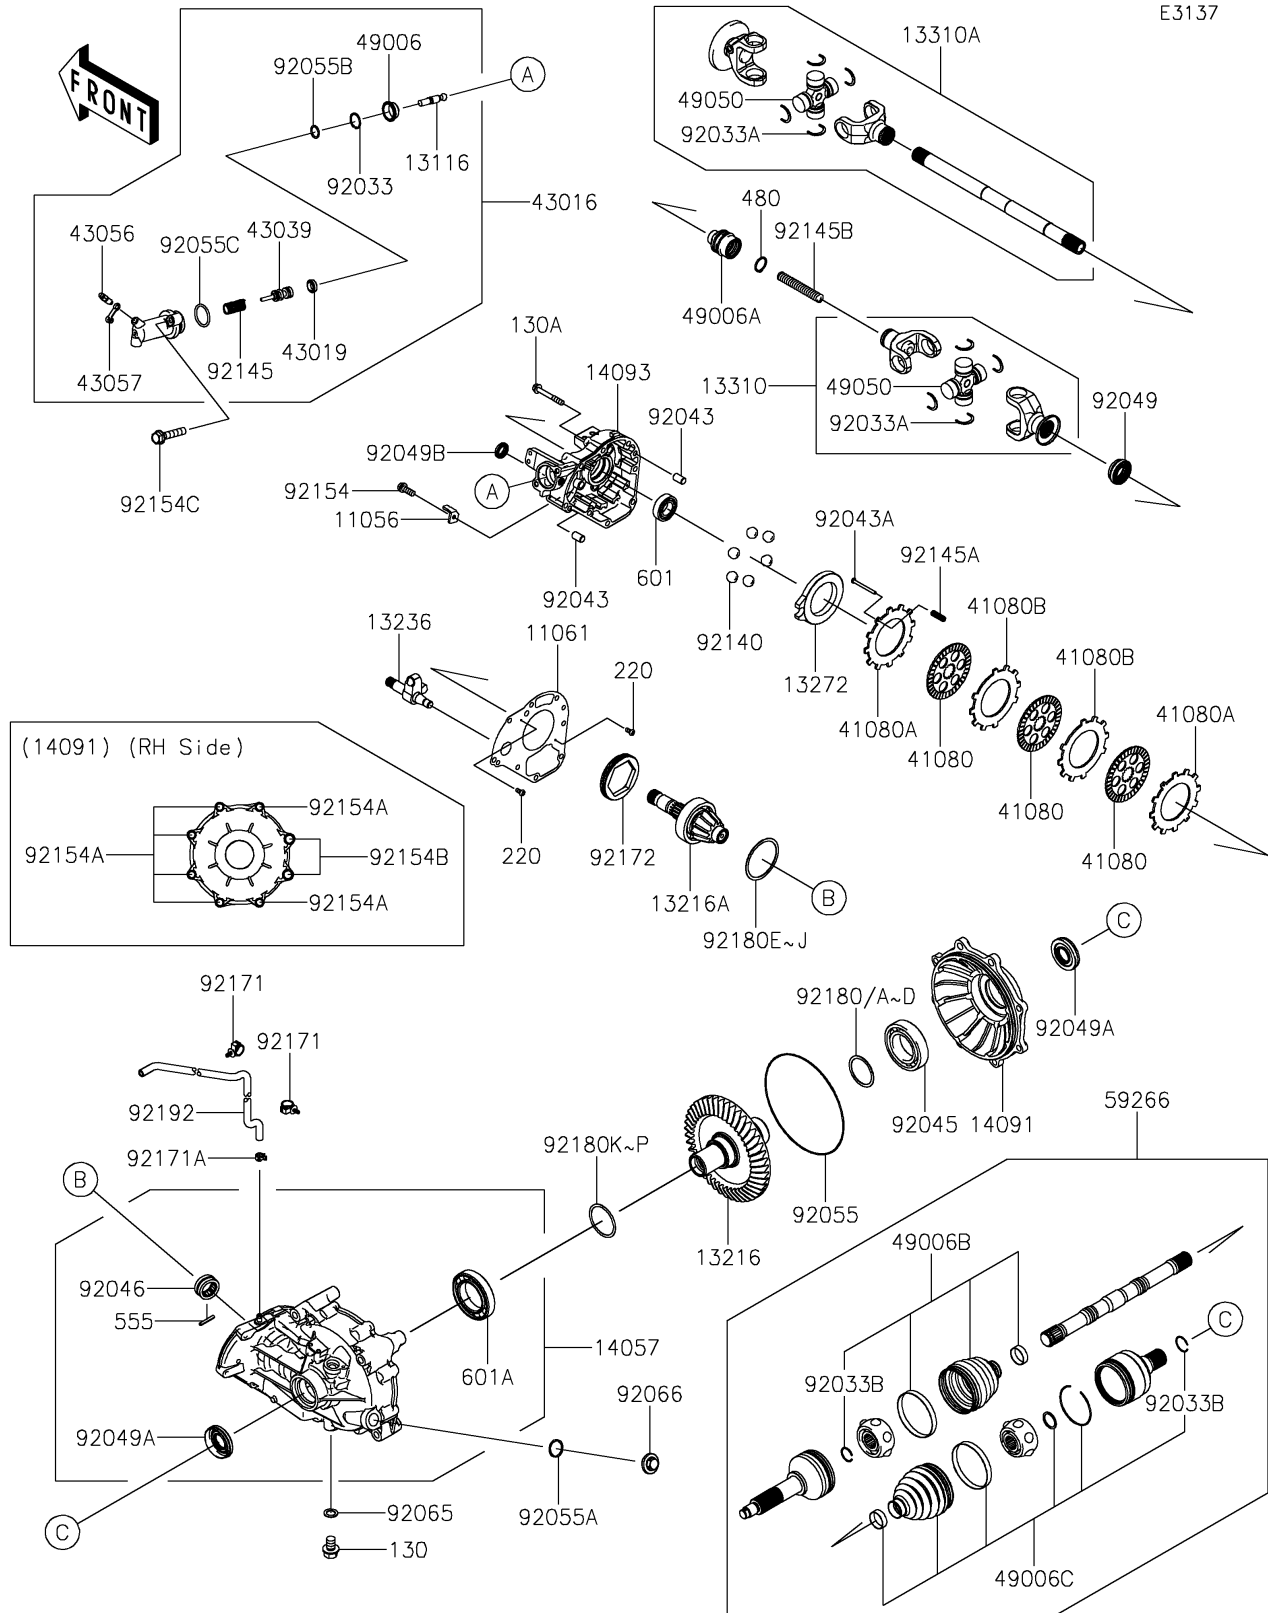

2023 TERYX4™ S SPECIAL EDITION PARTS DIAGRAM

Drive Shaft-Rear