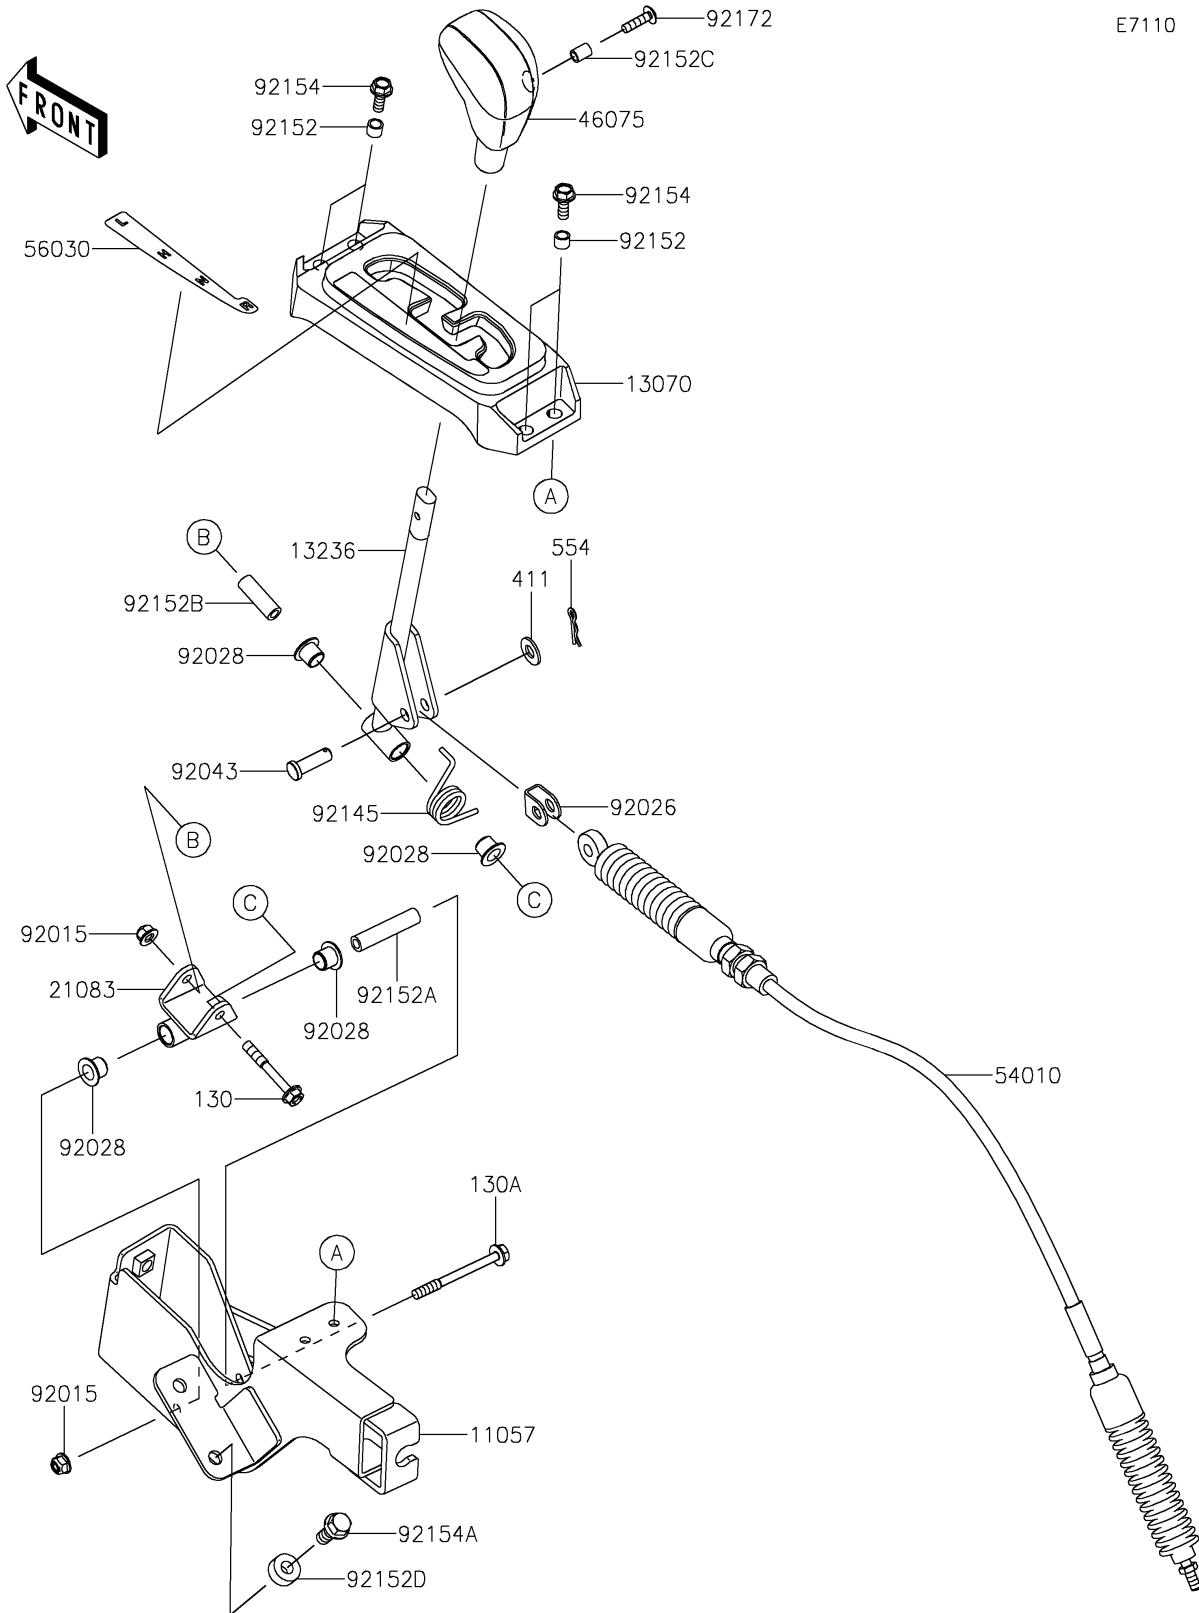

2023 TERYX4™ S SPECIAL EDITION PARTS DIAGRAM

Control

E7110

2023 TERYX4™ S SPECIAL EDITION PARTS LIST

Control

ITEM NAME	PART NUMBER	QUANTITY
BRACKET,SHIFT (Ref # 11057)	11057-1494	1
GUIDE,SHIFT GAUGE (Ref # 13070)	13070-0748	1
LEVER-COMP,SHIFT (Ref # 13236)	13236-0727	1
ARM (Ref # 21083)	21083-0710	1
GRIP (Ref # 46075)	46075-0569	1
CABLE,SHIFT (Ref # 54010)	54010-0619	1
LABEL,SHIFT POSITION (Ref # 56030)	56030-0849	1
NUT,LOCK,FLANGED,6MM (Ref # 92015)	92015-1675	2
SPACER (Ref # 92026)	92026-0074	1
BUSHING (Ref # 92028)	92028-1507	4
PIN (Ref # 92043)	92043-0053	1
SPRING (Ref # 92145)	92145-0832	1
COLLAR (Ref # 92152)	92152-1332	4
COLLAR,6.0X10X47 (Ref # 92152A)	92152-1517	1
COLLAR,6.0X10X30 (Ref # 92152B)	92152-1518	1
COLLAR,5.6X8X10.5 (Ref # 92152C)	92152-1545	1
COLLAR,8.2X18X8 (Ref # 92152D)	92152-1553	2
BOLT,FLANGED,6X16 (Ref # 92154)	92154-0887	4
BOLT,FLANGED,8X20 (Ref # 92154A)	92154-1104	2
SCREW,5X20 (Ref # 92172)	92172-2081	1
BOLT-FLANGED,6X45 (Ref # 130)	130CA0645	1
BOLT-FLANGED,6X65 (Ref # 130A)	130CA0665	1
WASHER-PLAIN,8MM (Ref # 411)	411AA0800	1
PIN-SNAP (Ref # 554)	554DA0800	1