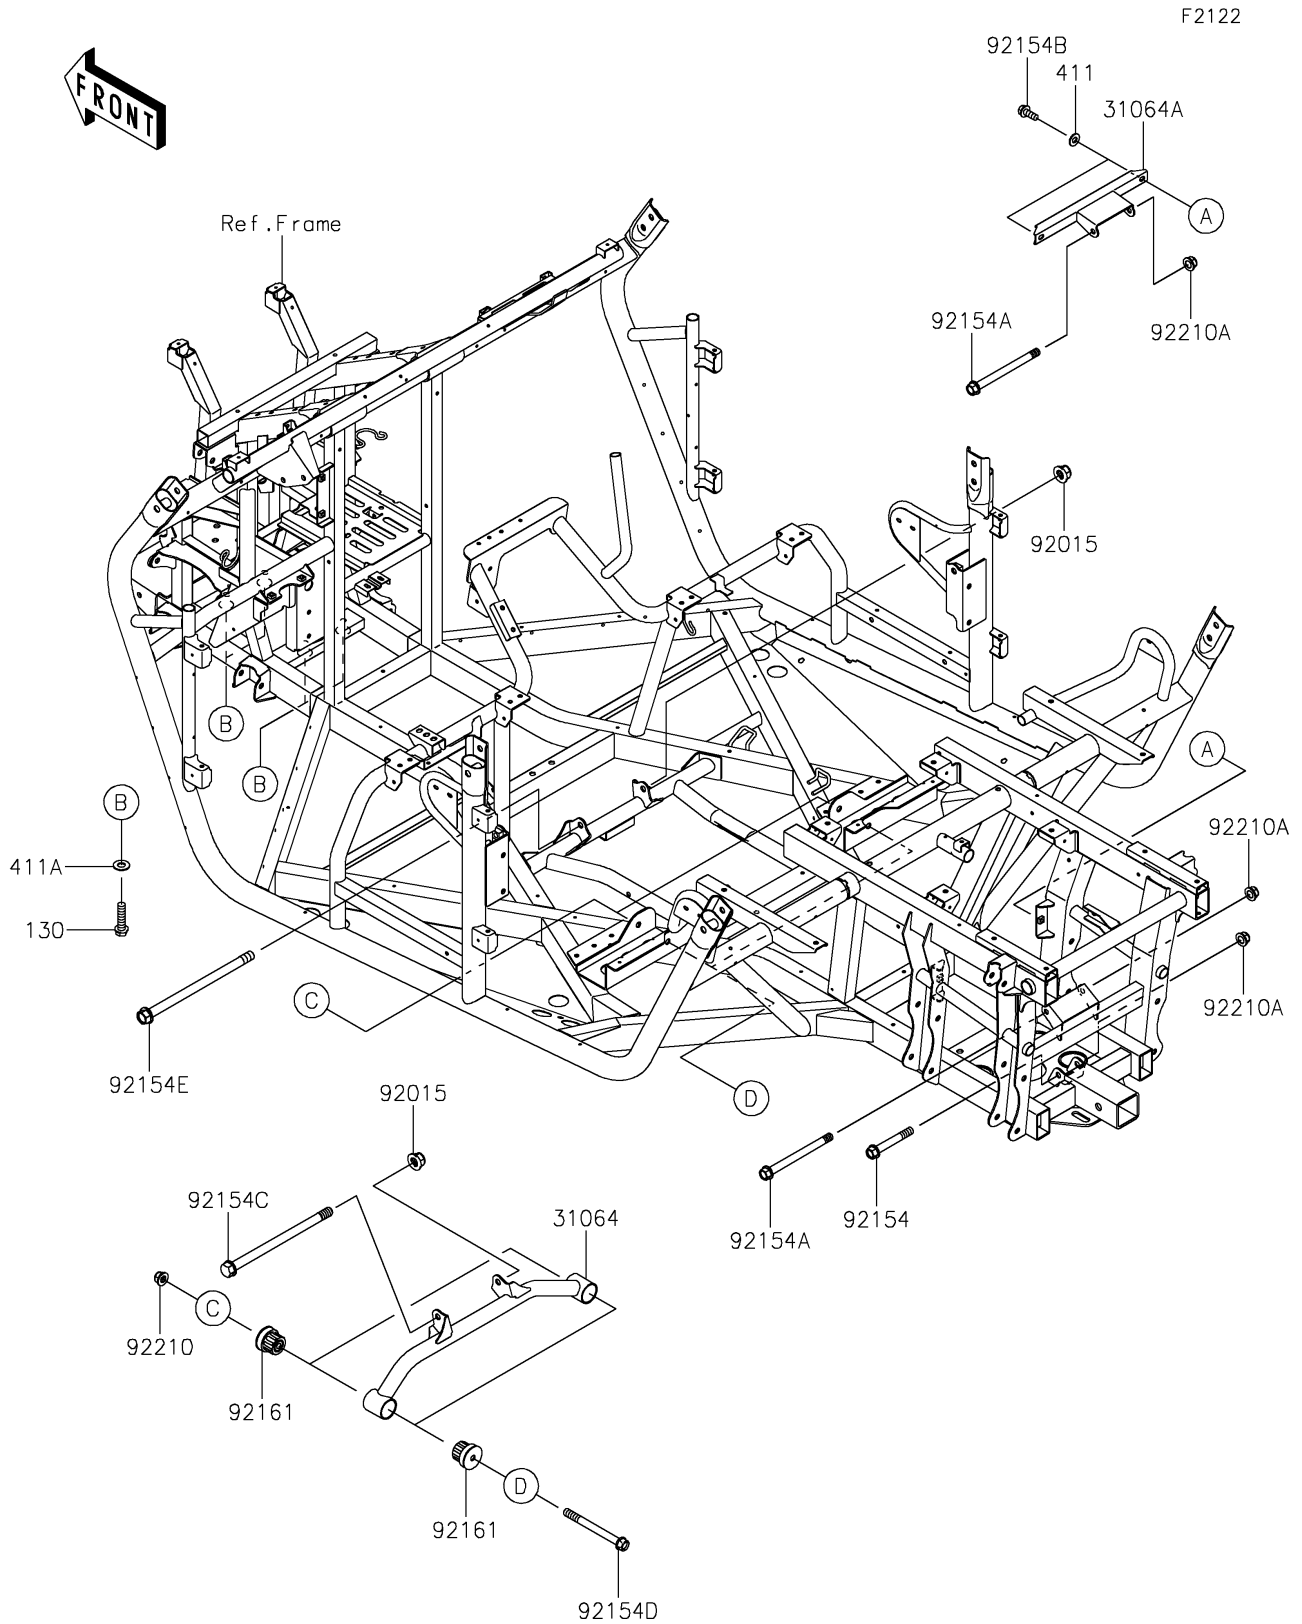

2023 TERYX4™ S SPECIAL EDITION PARTS DIAGRAM

Engine Mount

2023 TERYX4™ S SPECIAL EDITION PARTS LIST

Engine Mount

ITEM NAME	PART NUMBER	QUANTITY
PIPE-COMP,RR FRAME (Ref # 31064)	31064-0621	1
PIPE-COMP,RR GEARCASE MOUNT (Ref # 31064A)	31064-0660	1
NUT,LOCK,FLANGED,12MM (Ref # 92015)	92015-1433	2
BOLT,FLANGED,10X70 (Ref # 92154)	92154-0894	1
BOLT,FLANGED,10X120 (Ref # 92154A)	92154-0895	2
BOLT,FLANGED,8X20 (Ref # 92154B)	92154-1130	2
BOLT,FLANGED,12X190 (Ref # 92154C)	92154-1131	1
BOLT,FLANGED,10X105 (Ref # 92154D)	92154-1132	2
BOLT,FLANGED,12X200 (Ref # 92154E)	92154-1133	1
DAMPER (Ref # 92161)	92161-0423	4
NUT,LOCK,FLANGED,10MM (Ref # 92210)	92210-0276	2
NUT,LOCK,FLANGED,10MM (Ref # 92210A)	92210-1080	3
BOLT-FLANGED,10X40 (Ref # 130)	130BA1040	4
WASHER-PLAIN,8MM (Ref # 411)	411AA0800	2
WASHER-PLAIN,10MM (Ref # 411A)	411AA1000	4