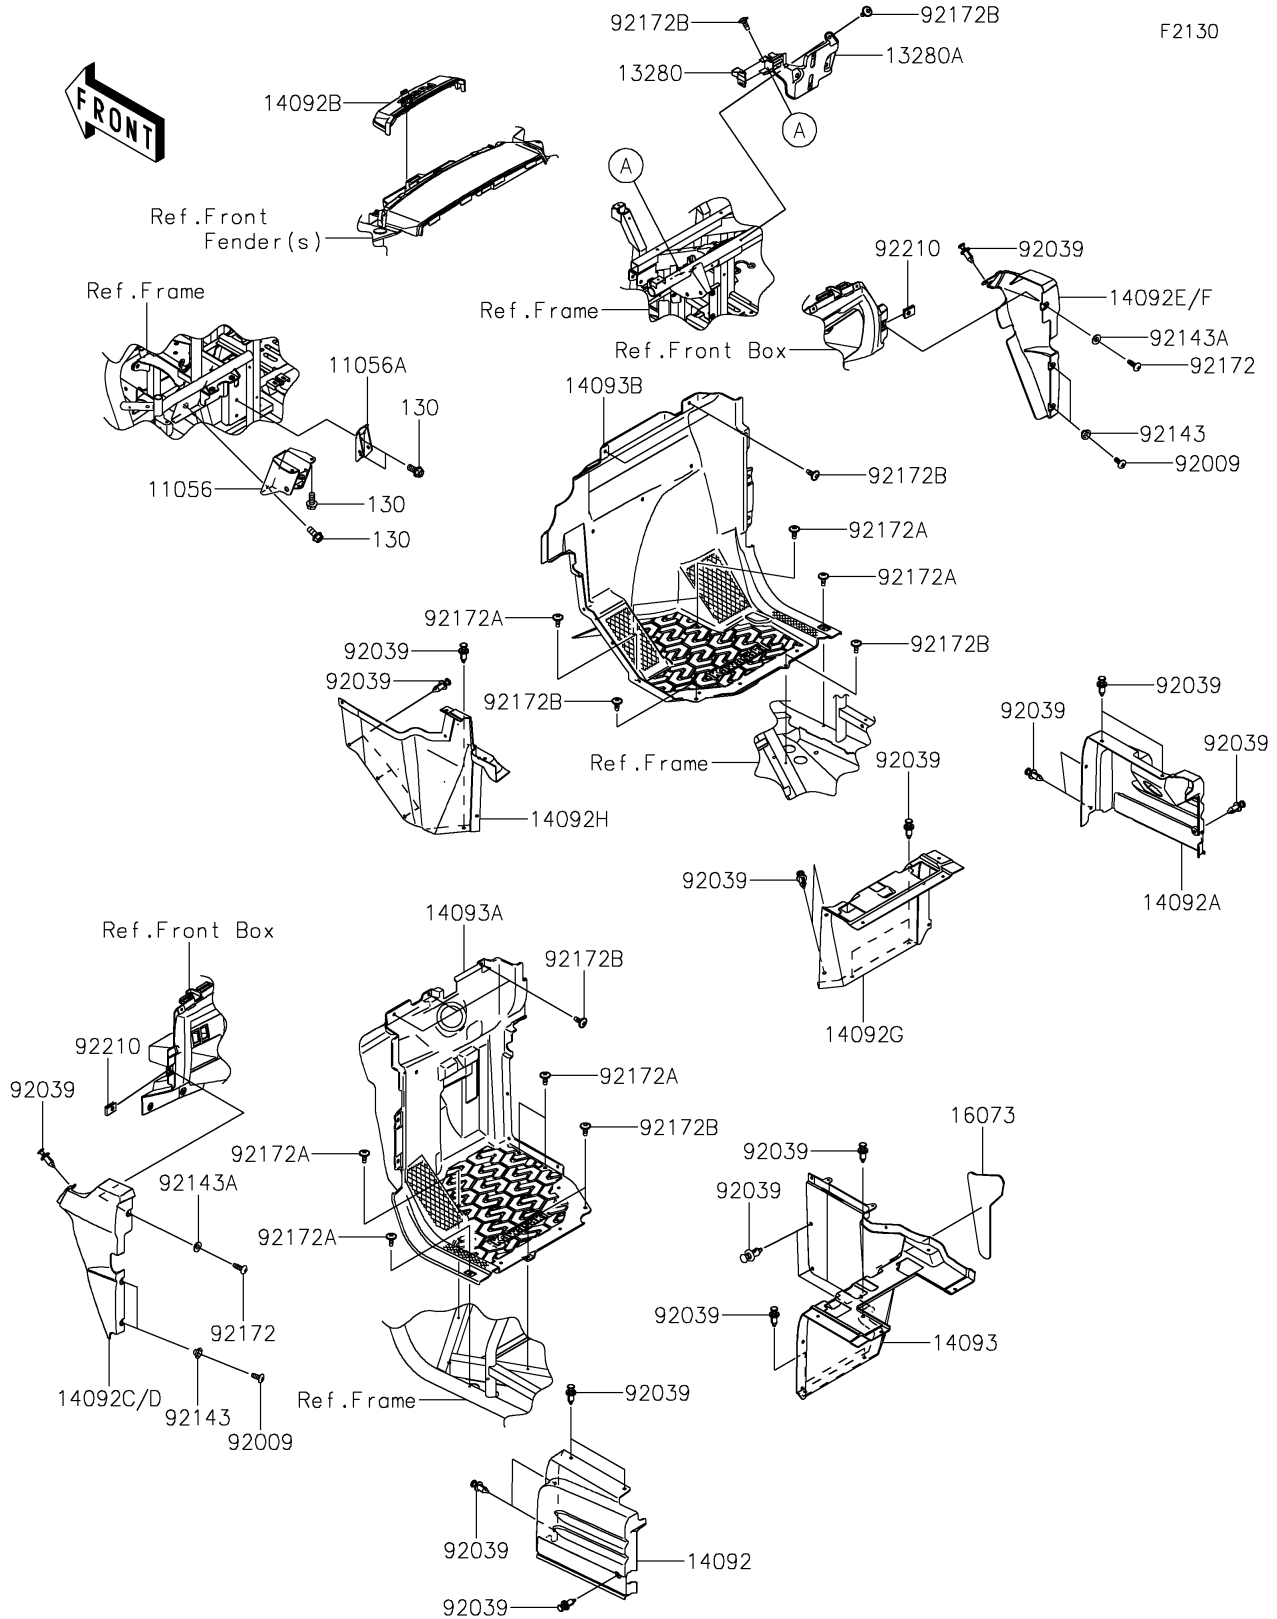

2023 TERYX4™ S SPECIAL EDITION PARTS DIAGRAM

Frame Fittings(Front)

2023 TERYX4™ S SPECIAL EDITION PARTS LIST

Frame Fittings(Front)

ITEM NAME	PART NUMBER	QUANTITY
BRACKET,BRAKE PEDAL (Ref # 11056)	11056-1431	1
BRACKET,THROTTLE PEDAL (Ref # 11056A)	11056-4408	1
HOLDER (Ref # 13280)	13280-0851	1
HOLDER,ECU (Ref # 13280A)	13280-0868	1
COVER,SEAT SIDE,LH (Ref # 14092)	14092-0720	1
COVER,SEAT SIDE,RH (Ref # 14092A)	14092-0721	1
COVER,FUSE BOX (Ref # 14092B)	14092-0724	1
COVER,SIDE GUARD,LH,M.O.BLACK (Ref # 14092C)	14092-0754-66E	1
COVER,SIDE GUARD,RH,M.O.BLACK (Ref # 14092E)	14092-0755-66E	1
COVER,FR SEAT,RH (Ref # 14092G)	14092-0757	1
COVER,FR SEAT,RH,CNT (Ref # 14092H)	14092-1083	1
COVER,FR SEAT,LH (Ref # 14093)	14093-0209	1
COVER,FR FLOOR,LH (Ref # 14093A)	14093-1277	1
COVER,FR FLOOR,RH (Ref # 14093B)	14093-1278	1
INSULATOR (Ref # 16073)	16073-0847	1
SCREW,TAPPING,6X16 (Ref # 92009)	92009-1166	4
RIVET (Ref # 92039)	92039-0776	26
COLLAR (Ref # 92143)	92143-1057	4
COLLAR (Ref # 92143A)	92143-1087	2
SCREW,TAPPING,6X20 (Ref # 92172)	92172-0488	2
SCREW,6X16 (Ref # 92172A)	92172-0711	8
SCREW,6X16 (Ref # 92172B)	92172-0826	11
NUT,LEAF SPRING,6MM (Ref # 92210)	92210-0624	2
BOLT-FLANGED,8X18 (Ref # 130)	130BA0818	5