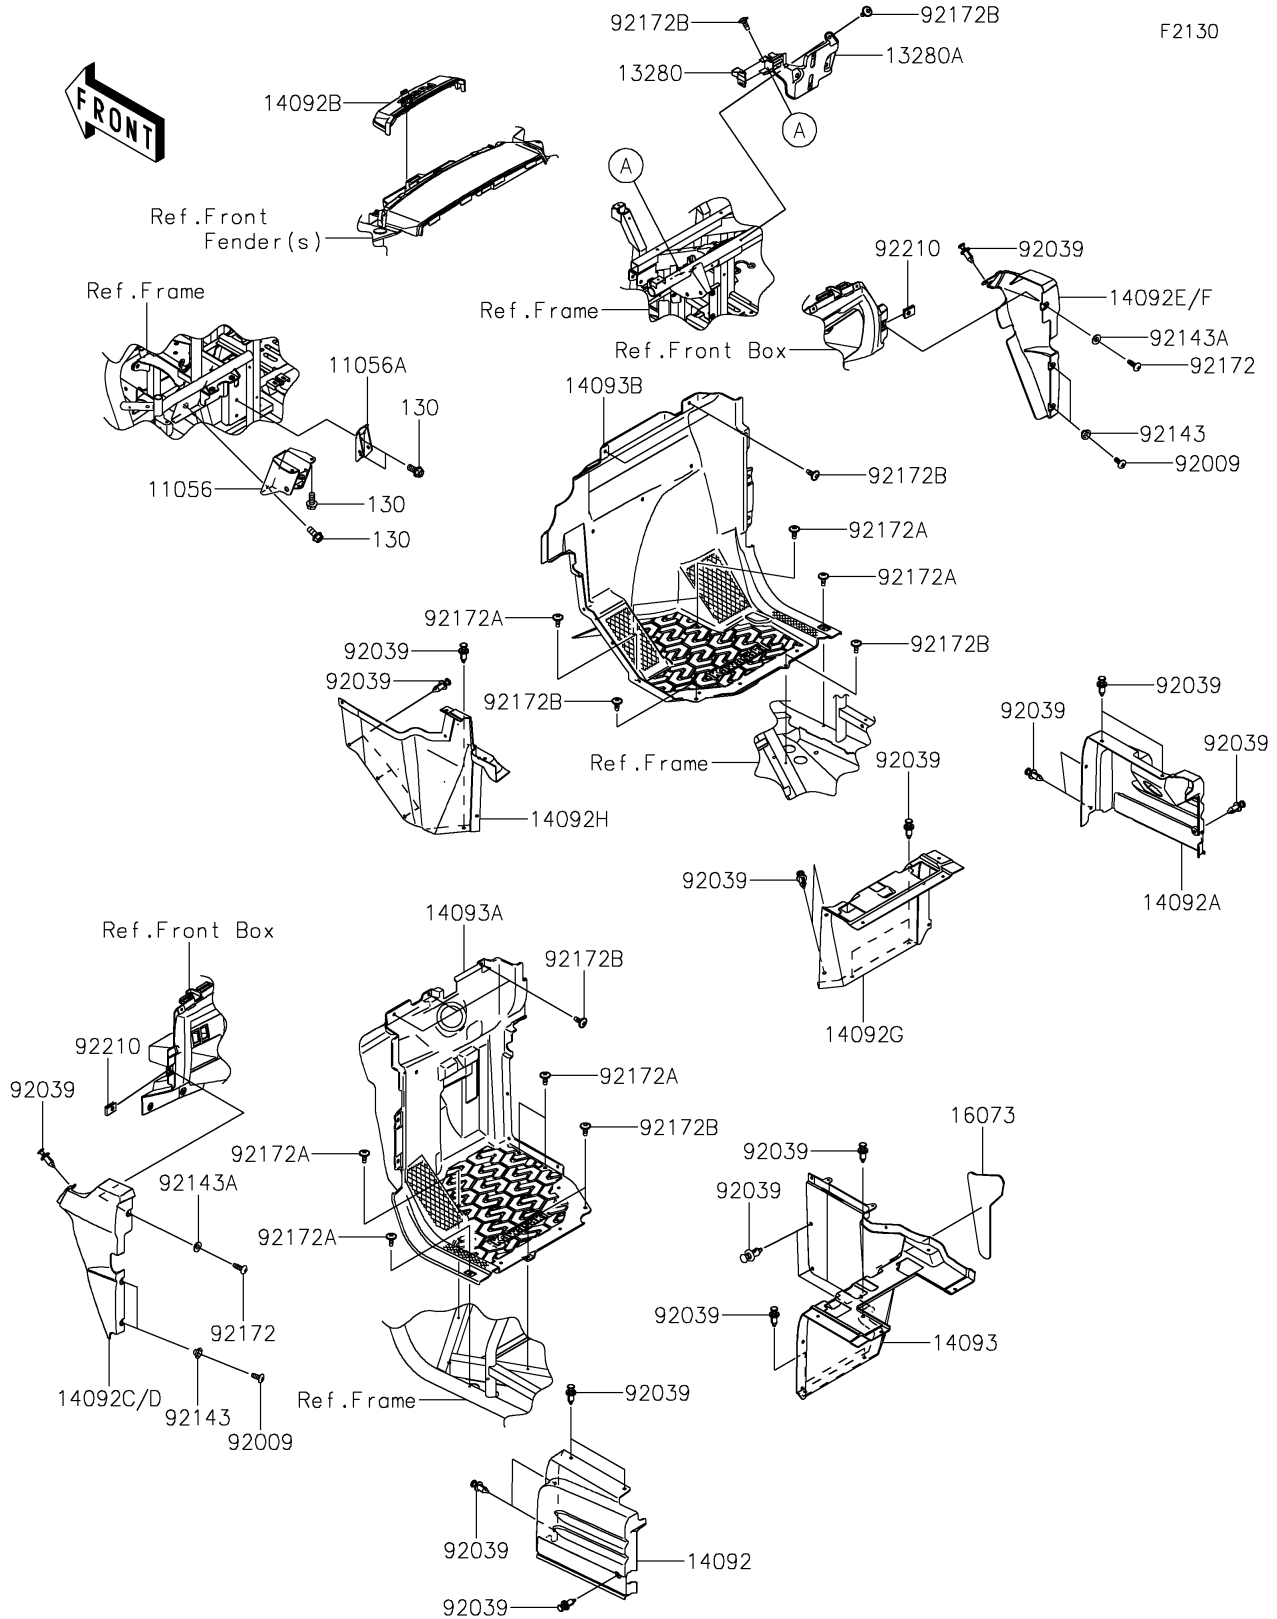

2025 TERYX4™ S SE PARTS DIAGRAM

Frame Fittings(Front)

2025 TERYX4™ S SE PARTS LIST

Frame Fittings(Front)

ITEM NAME	PART NUMBER	QUANTITY
BRACKET,BRAKE PEDAL (Ref # 11056)	11056-1431	1
BRACKET,THROTTLE PEDAL (Ref # 11056A)	11056-4408	1
HOLDER (Ref # 13280)	13280-0851	1
HOLDER,ECU (Ref # 13280A)	13280-0868	1
COVER,SEAT SIDE,LH (Ref # 14092)	14092-0720	1
COVER,SEAT SIDE,RH (Ref # 14092A)	14092-0721	1
COVER,FUSE BOX (Ref # 14092B)	14092-0724	1
COVER,SIDE GUARD,LH,S.BLACK (Ref # 14092D)	14092-0754-839	1
COVER,SIDE GUARD,RH,S.BLACK (Ref # 14092F)	14092-0755-839	1
COVER,FR SEAT,RH (Ref # 14092G)	14092-0757	1
COVER,FR SEAT,RH,CNT (Ref # 14092H)	14092-1083	1
COVER,FR SEAT,LH (Ref # 14093)	14093-0209	1
COVER,FR FLOOR,LH (Ref # 14093A)	14093-1277	1
COVER,FR FLOOR,RH (Ref # 14093B)	14093-1278	1
INSULATOR (Ref # 16073)	16073-0847	1
SCREW,TAPPING,6X16 (Ref # 92009)	92009-1166	4
RIVET (Ref # 92039)	92039-0776	26
COLLAR (Ref # 92143)	92143-1057	4
COLLAR (Ref # 92143A)	92143-1087	2
SCREW,TAPPING,6X20 (Ref # 92172)	92172-0488	2
SCREW,6X16 (Ref # 92172A)	92172-0711	8
SCREW,6X16 (Ref # 92172B)	92172-0826	11
NUT,LEAF SPRING,6MM (Ref # 92210)	92210-0624	2
BOLT-FLANGED,8X18 (Ref # 130)	130BA0818	5