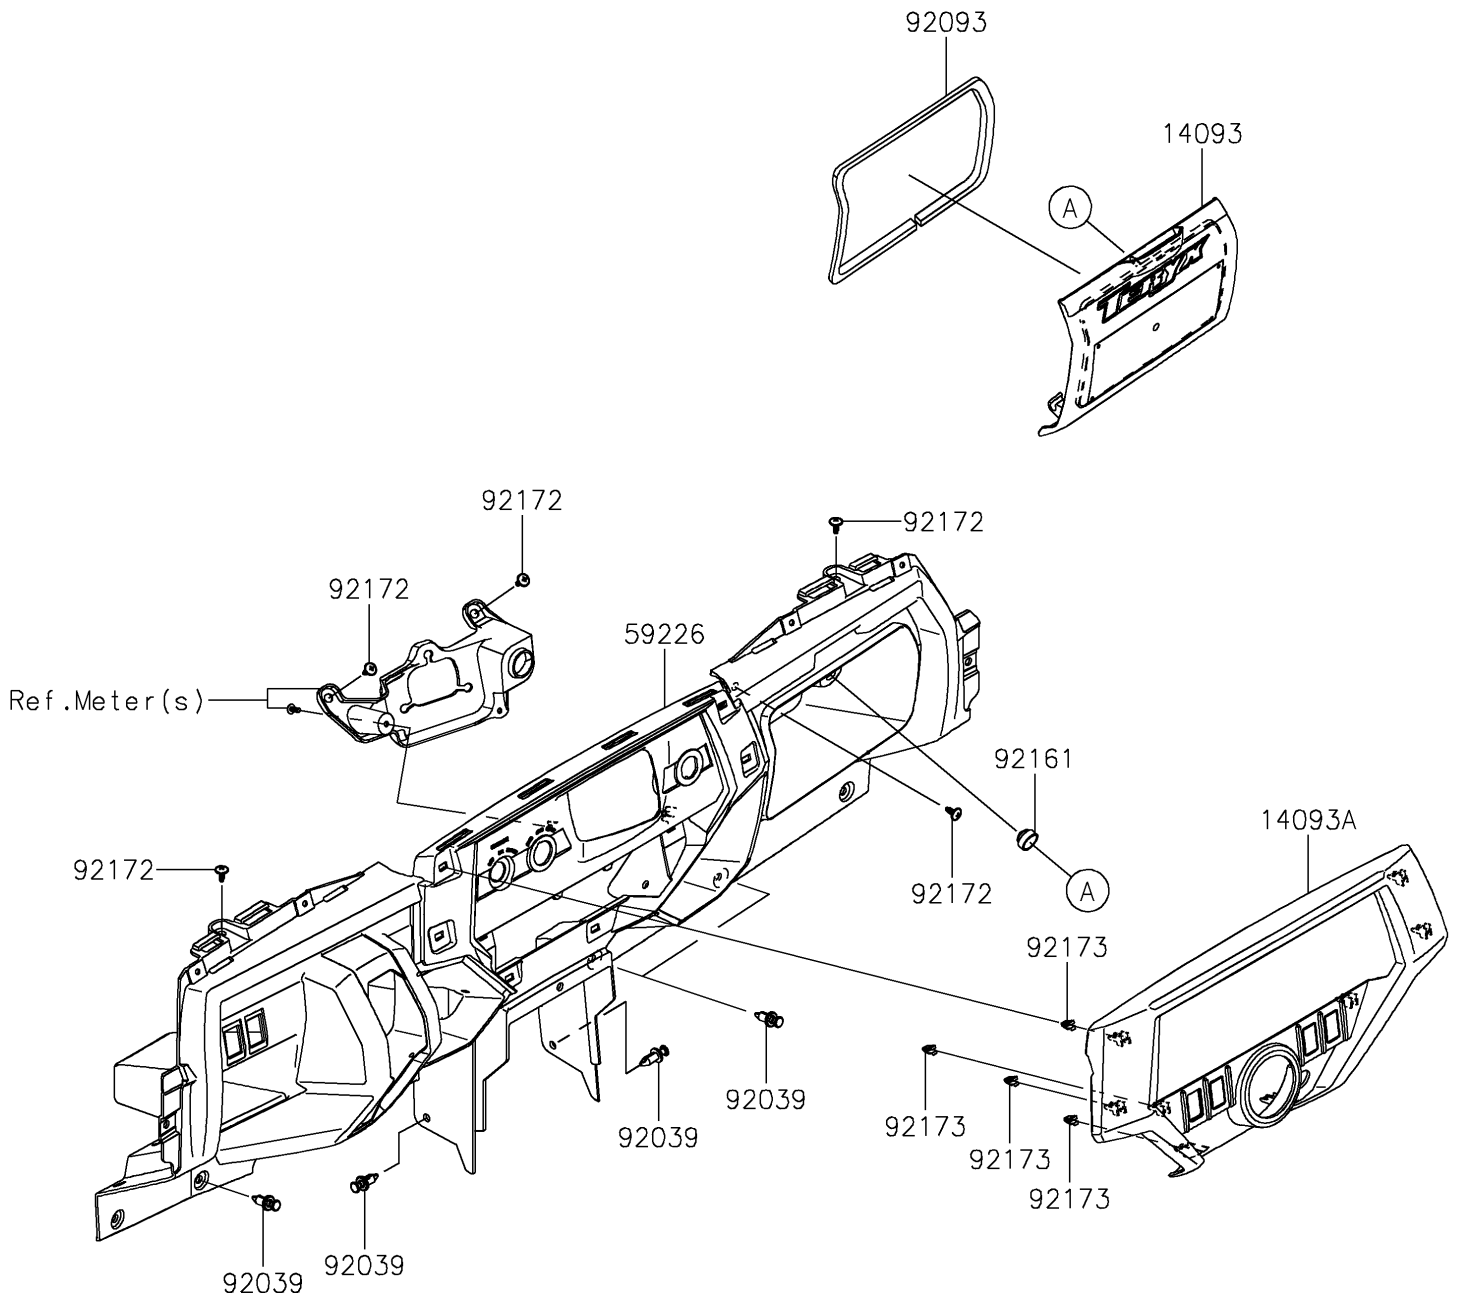

# 2023 Teryx4 S Special Edition PARTS DIAGRAM

Front Box

F2135

## 2023 Teryx4 S Special Edition PARTS LIST

### Front Box

ITEM NAME	PART NUMBER	QUANTITY
COVER,GLOVE BOX (Ref # 14093)	14093-0204	1
COVER,CENTER PANEL (Ref # 14093A)	14093-1279	1
PANEL-CONTROL (Ref # 59226)	59226-0761	1
RIVET (Ref # 92039)	92039-0776	5
SEAL,6X10 (Ref # 92093)	92093-0658	1
DAMPER (Ref # 92161)	92161-0568	1
SCREW,6X16 (Ref # 92172)	92172-0826	5
CLAMP (Ref # 92173)	92173-1423	8