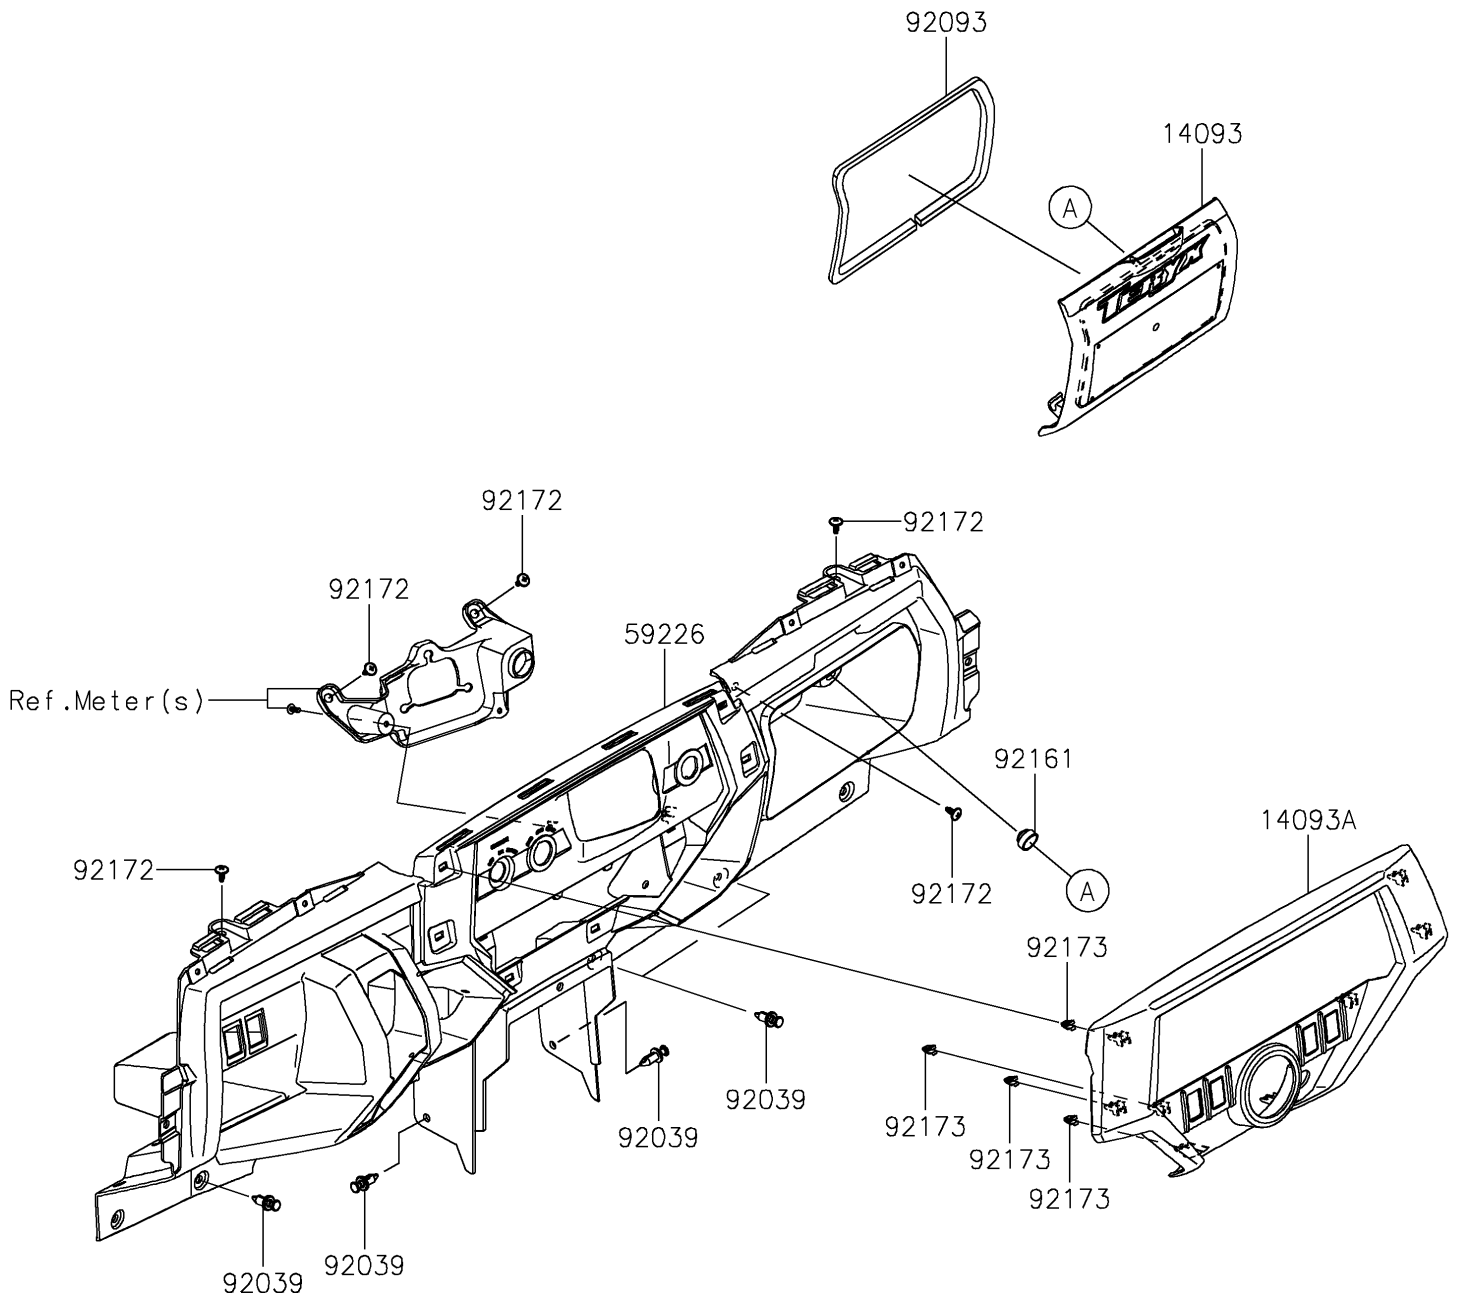

2023 TERYX4™ S SPECIAL EDITION PARTS DIAGRAM

Front Box

F2135

2023 TERYX4™ S SPECIAL EDITION PARTS LIST

Front Box

ITEM NAME	PART NUMBER	QUANTITY
COVER,GLOVE BOX (Ref # 14093)	14093-0204	1
COVER,CENTER PANEL (Ref # 14093A)	14093-1279	1
PANEL-CONTROL (Ref # 59226)	59226-0761	1
RIVET (Ref # 92039)	92039-0776	5
SEAL,6X10 (Ref # 92093)	92093-0658	1
DAMPER (Ref # 92161)	92161-0568	1
SCREW,6X16 (Ref # 92172)	92172-0826	5
CLAMP (Ref # 92173)	92173-1423	8