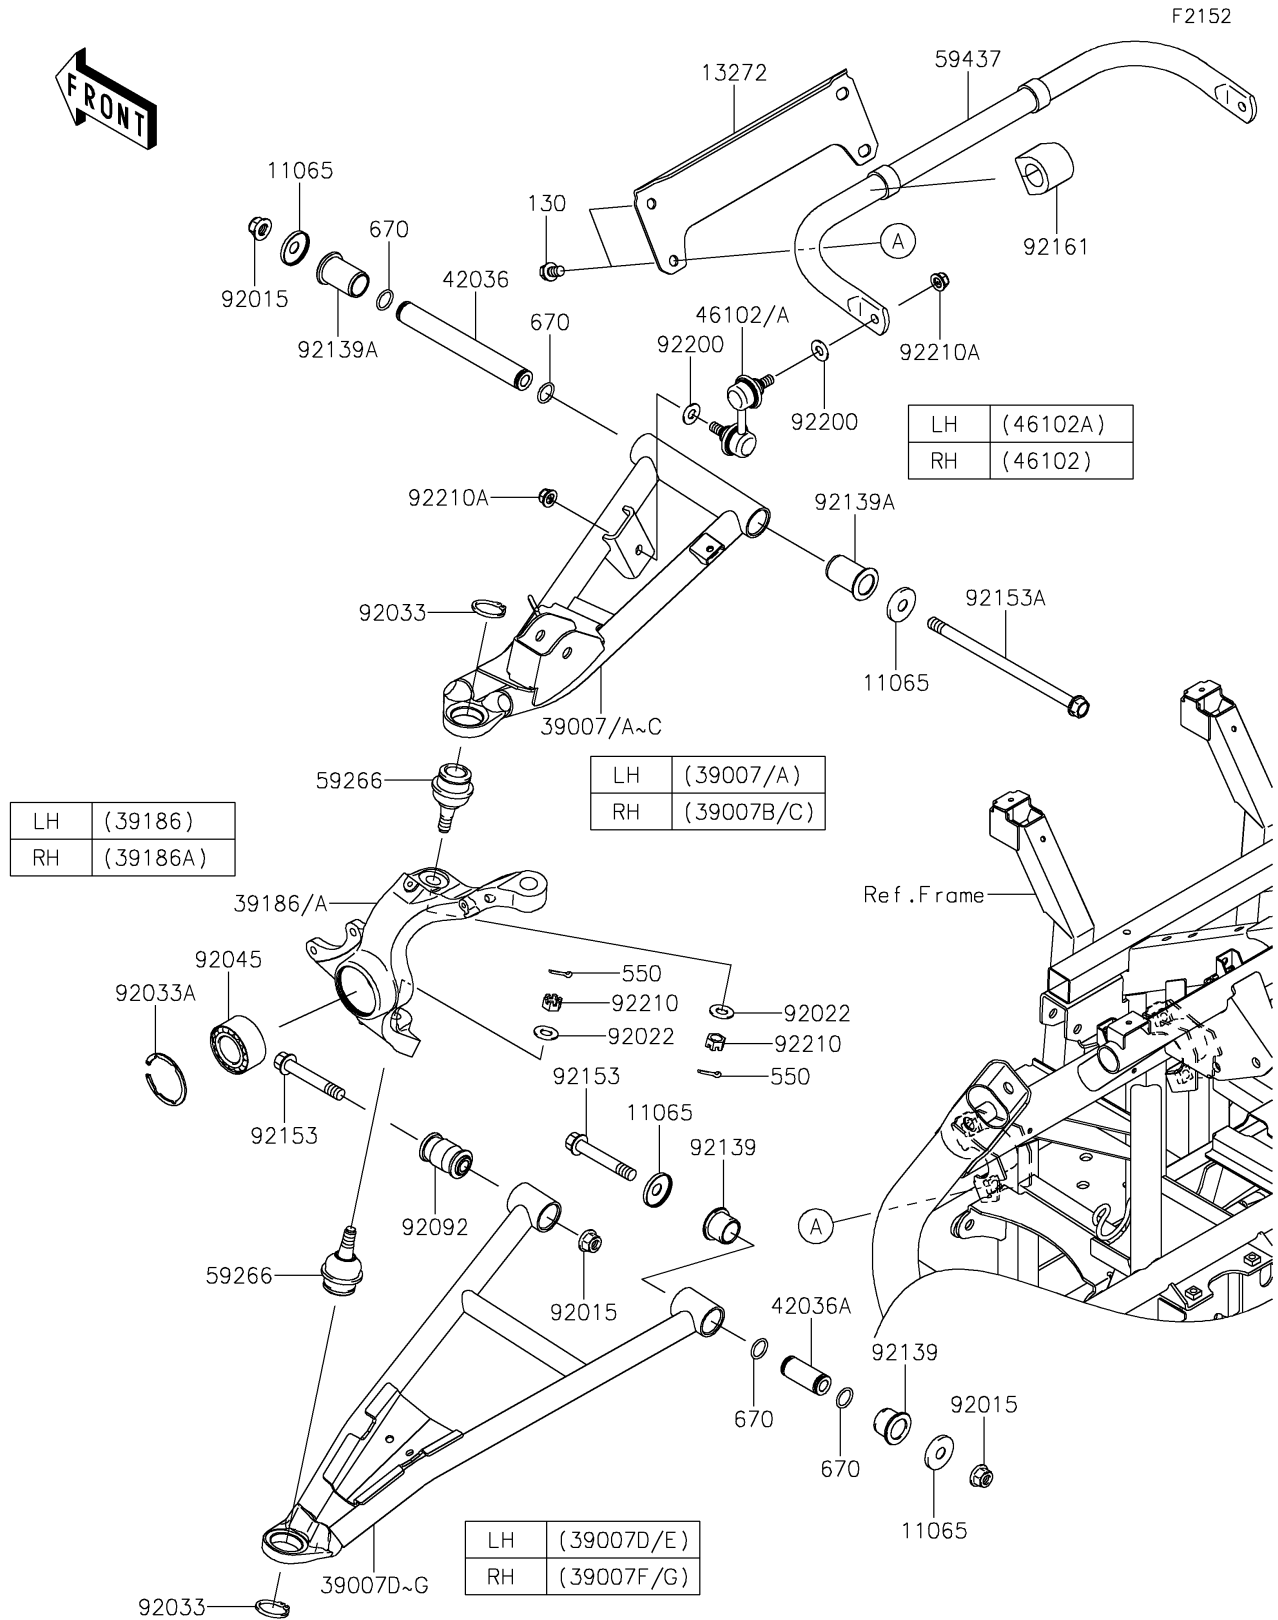

2023 TERYX4™ S SPECIAL EDITION PARTS DIAGRAM

Front Suspension

2023 TERYX4™ S SPECIAL EDITION PARTS LIST

Front Suspension

ITEM NAME	PART NUMBER	QUANTITY
CAP (Ref # 11065)	11065-0253	8
PLATE (Ref # 13272)	13272-1650	1
ARM-SUSP,FR,UPP,LH,P.C.P.RED (Ref # 39007A)	39007-0445-57C	1
ARM-SUSP,FR,UPP,RH,P.C.P.RED (Ref # 39007C)	39007-0446-57C	1
ARM-SUSP,FR,LWR,LH,P.C.P.RED (Ref # 39007E)	39007-0447-57C	1
ARM-SUSP,FR,LWR,RH,P.C.P.RED (Ref # 39007G)	39007-0448-57C	1
KNUCKLE,FR,LH (Ref # 39186)	39186-0311	1
KNUCKLE,FR,RH (Ref # 39186A)	39186-0312	1
SLEEVE (Ref # 42036)	42036-0061	2
SLEEVE (Ref # 42036A)	42036-0062	2
ROD,STABILIZER,RH (Ref # 46102)	46102-0100	1
ROD,STABILIZER,LH (Ref # 46102A)	46102-0101	1
JOINT-BALL (Ref # 59266)	59266-0711	4
STABILIZER,FR (Ref # 59437)	59437-0010	1
NUT,LOCK,FLANGED,12MM (Ref # 92015)	92015-1433	6
WASHER (Ref # 92022)	92022-1831	4
RING-SNAP,C-TYPE,32MM (Ref # 92033)	92033-1262	4
RING-SNAP,55MM (Ref # 92033A)	92033-1274	2
BEARING-BALL,30X55X32 (Ref # 92045)	92045-0800	2
BUSHING-RUBBER (Ref # 92092)	92092-0555	2
BUSHING (Ref # 92139)	92139-0231	4
BUSHING,22.4X28.2X46 (Ref # 92139A)	92139-0806	4
BOLT,FLANGED,12X76.5 (Ref # 92153)	92153-1733	4
BOLT,FLANGED,12X213 (Ref # 92153A)	92153-1958	2
DAMPER (Ref # 92161)	92161-1508	2
WASHER,10.3X23X1.6 (Ref # 92200)	92200-2009	4
NUT,CASTLE,12MM (Ref # 92210)	92210-0395	4
NUT,LOCK,FLANGED,10MM (Ref # 92210A)	92210-1080	4
BOLT-FLANGED,10X16 (Ref # 130)	130CA1016	4

2023 TERYX4™ S SPECIAL EDITION PARTS LIST

Front Suspension

ITEM NAME	PART NUMBER	QUANTITY
PIN-COTTER,3.0X25 (Ref # 550)	550AA3025	4
O RING,18MM (Ref # 670)	670B2018	8