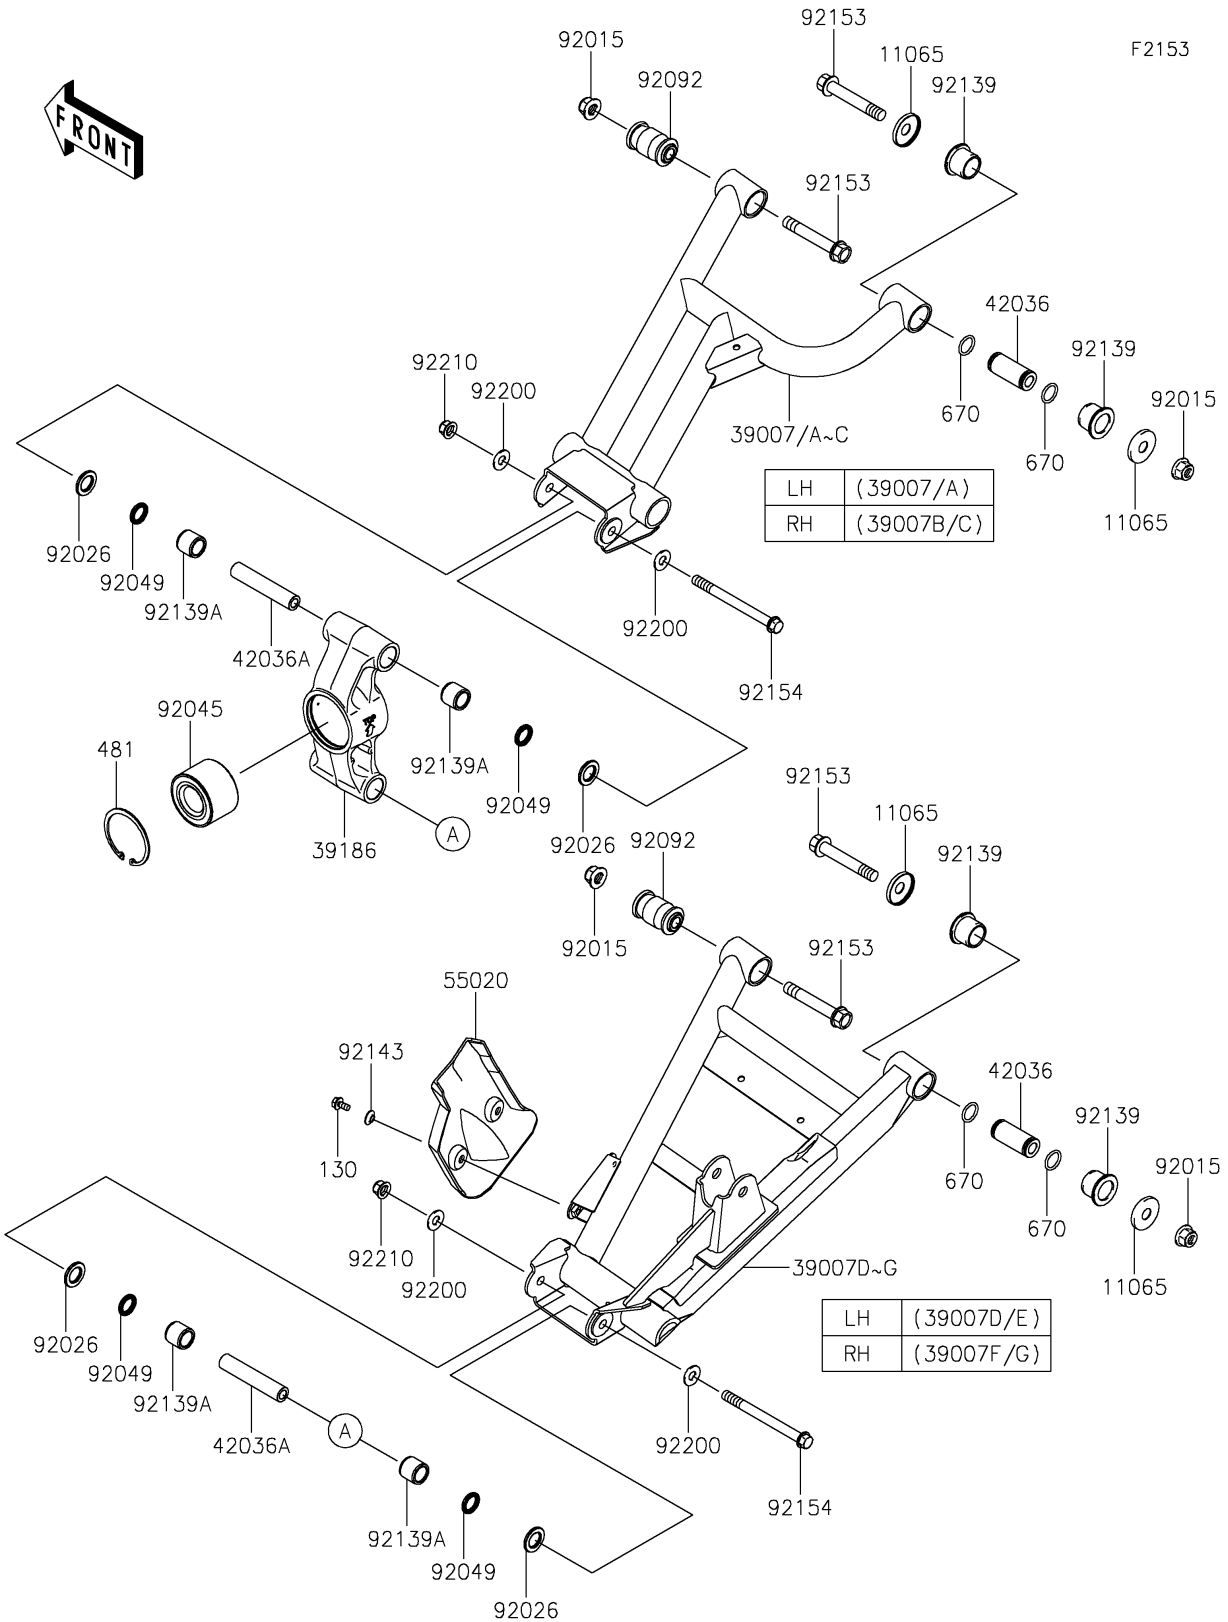

2023 TERYX4™ S SPECIAL EDITION PARTS DIAGRAM

Rear Suspension

2023 TERYX4™ S SPECIAL EDITION PARTS LIST

Rear Suspension

ITEM NAME	PART NUMBER	QUANTITY
CAP (Ref # 11065)	11065-0253	8
ARM-SUSP,RR,UPP,LH,P.C.P.RED (Ref # 39007A)	39007-0449-57C	1
ARM-SUSP,RR,UPP,RH,P.C.P.RED (Ref # 39007C)	39007-0450-57C	1
ARM-SUSP,RR,LWR,LH,P.C.P.RED (Ref # 39007E)	39007-0451-57C	1
ARM-SUSP,RR,LWR,RH,P.C.P.RED (Ref # 39007G)	39007-0452-57C	1
KNUCKLE,RR (Ref # 39186)	39186-0316	2
SLEEVE (Ref # 42036)	42036-0062	4
SLEEVE,10X17X88 (Ref # 42036A)	42036-0710	4
GUARD,REAR ARM (Ref # 55020)	55020-0805	2
NUT,LOCK,FLANGED,12MM (Ref # 92015)	92015-1433	8
SPACER,17X28.6X3 (Ref # 92026)	92026-0746	8
BEARING-BALL,30X62X40 (Ref # 92045)	92045-0801	2
SEAL-OIL,17X24X3 (Ref # 92049)	92049-0726	8
BUSHING-RUBBER (Ref # 92092)	92092-0555	4
BUSHING (Ref # 92139)	92139-0231	8
BUSHING,17X24X21.5 (Ref # 92139A)	92139-0736	8
COLLAR (Ref # 92143)	92143-1087	4
BOLT,FLANGED,12X76.5 (Ref # 92153)	92153-1733	8
BOLT,FLANGED,10X117 (Ref # 92154)	92154-0743	4
WASHER,10.3X23X1.6 (Ref # 92200)	92200-2009	8
NUT,LOCK,FLANGED,10MM (Ref # 92210)	92210-1080	4
BOLT-FLANGED,6X12 (Ref # 130)	130BA0612	4
CIRCLIP (Ref # 481)	481J6200	2
O RING,18MM (Ref # 670)	670B2018	8