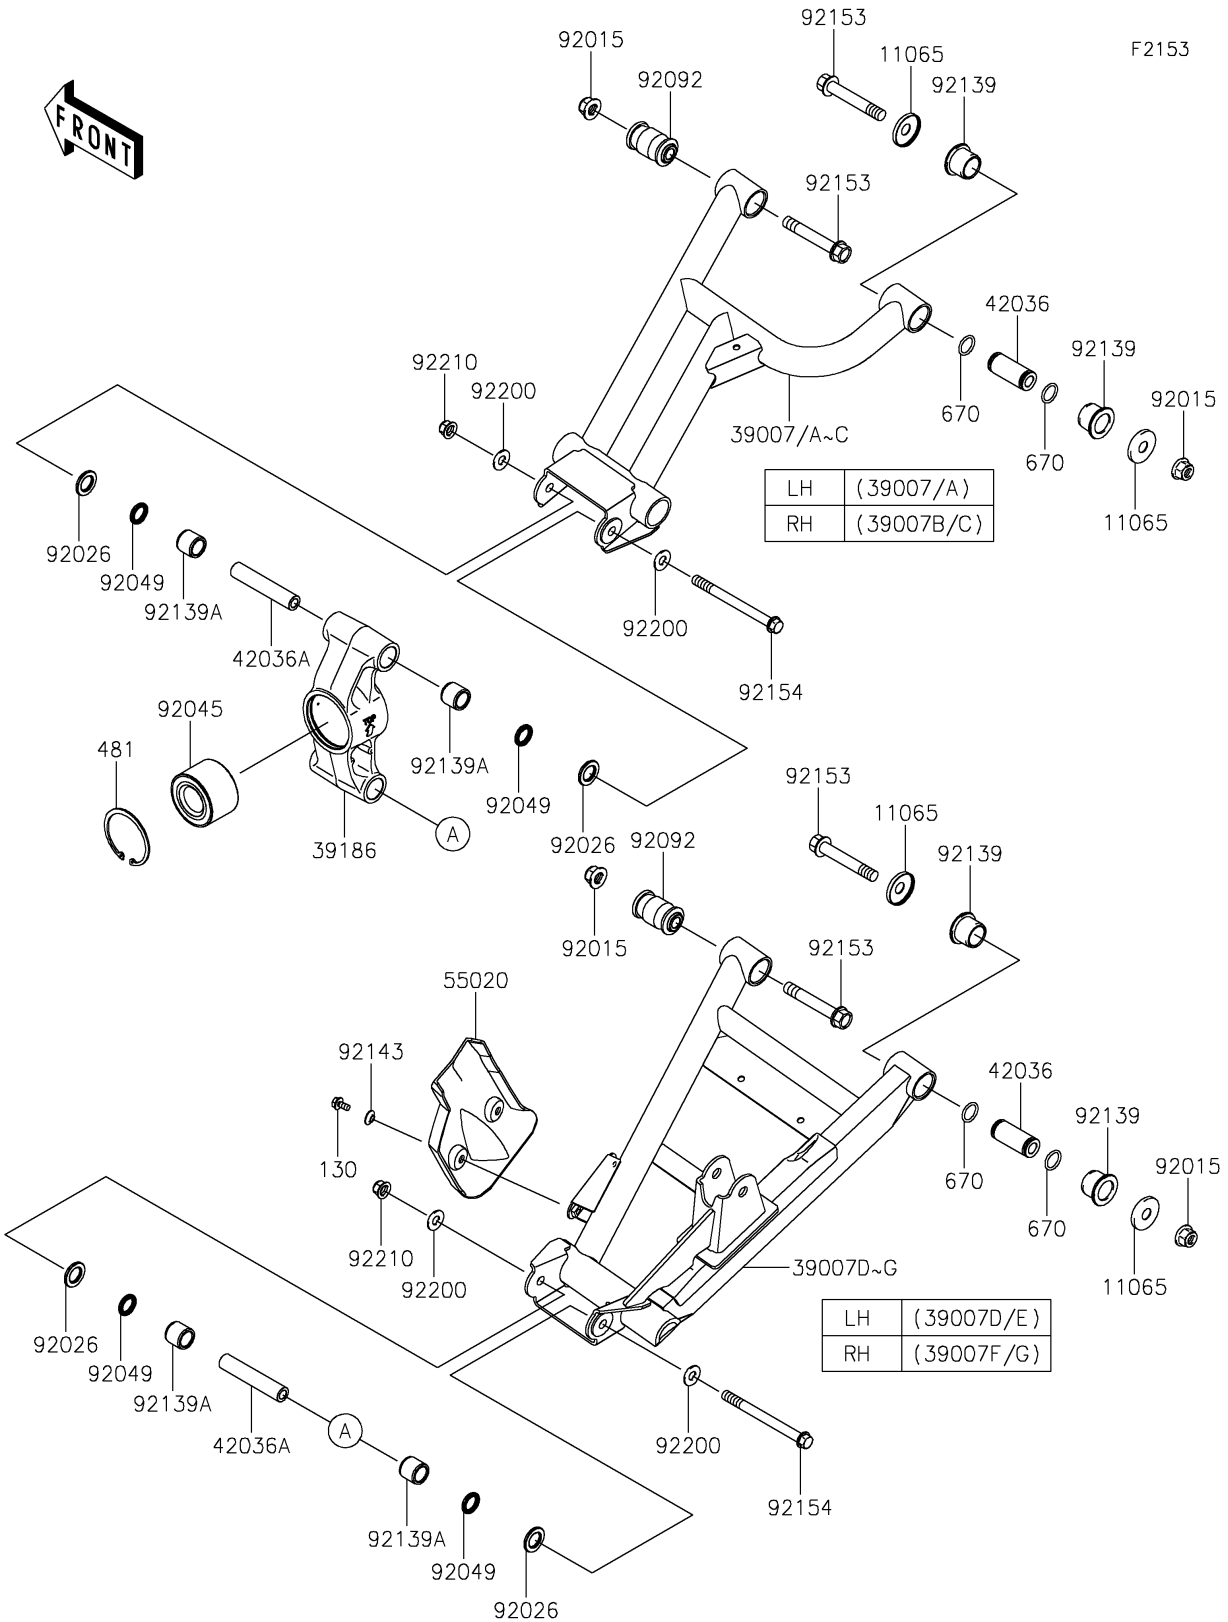

# 2024 Teryx4™ S Special Edition PARTS DIAGRAM

Rear Suspension

## 2024 Teryx4™ S Special Edition PARTS LIST

### Rear Suspension

ITEM NAME	PART NUMBER	QUANTITY
CAP (Ref # 11065)	11065-0253	8
ARM-SUSP,RR,UPP,LH,P.C.P.RED (Ref # 39007A)	39007-0449-57C	1
ARM-SUSP,RR,UPP,RH,P.C.P.RED (Ref # 39007C)	39007-0450-57C	1
ARM-SUSP,RR,LWR,LH,P.C.P.RED (Ref # 39007E)	39007-0451-57C	1
ARM-SUSP,RR,LWR,RH,P.C.P.RED (Ref # 39007G)	39007-0452-57C	1
KNUCKLE,RR (Ref # 39186)	39186-0316	2
SLEEVE (Ref # 42036)	42036-0062	4
SLEEVE,10X17X88 (Ref # 42036A)	42036-0710	4
GUARD,REAR ARM (Ref # 55020)	55020-0805	2
NUT,LOCK,FLANGED,12MM (Ref # 92015)	92015-1433	8
SPACER,17X28.6X3 (Ref # 92026)	92026-0746	8
BEARING-BALL,30X62X40 (Ref # 92045)	92045-0801	2
SEAL-OIL,17X24X3 (Ref # 92049)	92049-0726	8
BUSHING-RUBBER (Ref # 92092)	92092-0555	4
BUSHING (Ref # 92139)	92139-0231	8
BUSHING,17X24X21.5 (Ref # 92139A)	92139-0736	8
COLLAR (Ref # 92143)	92143-1087	4
BOLT,FLANGED,12X76.5 (Ref # 92153)	92153-1733	8
BOLT,FLANGED,10X117 (Ref # 92154)	92154-0743	4
WASHER,10.3X23X1.6 (Ref # 92200)	92200-2009	8
NUT,LOCK,FLANGED,10MM (Ref # 92210)	92210-1080	4
BOLT-FLANGED,6X12 (Ref # 130)	130BA0612	4
CIRCLIP (Ref # 481)	481J6200	2
O RING,18MM (Ref # 670)	670B2018	8