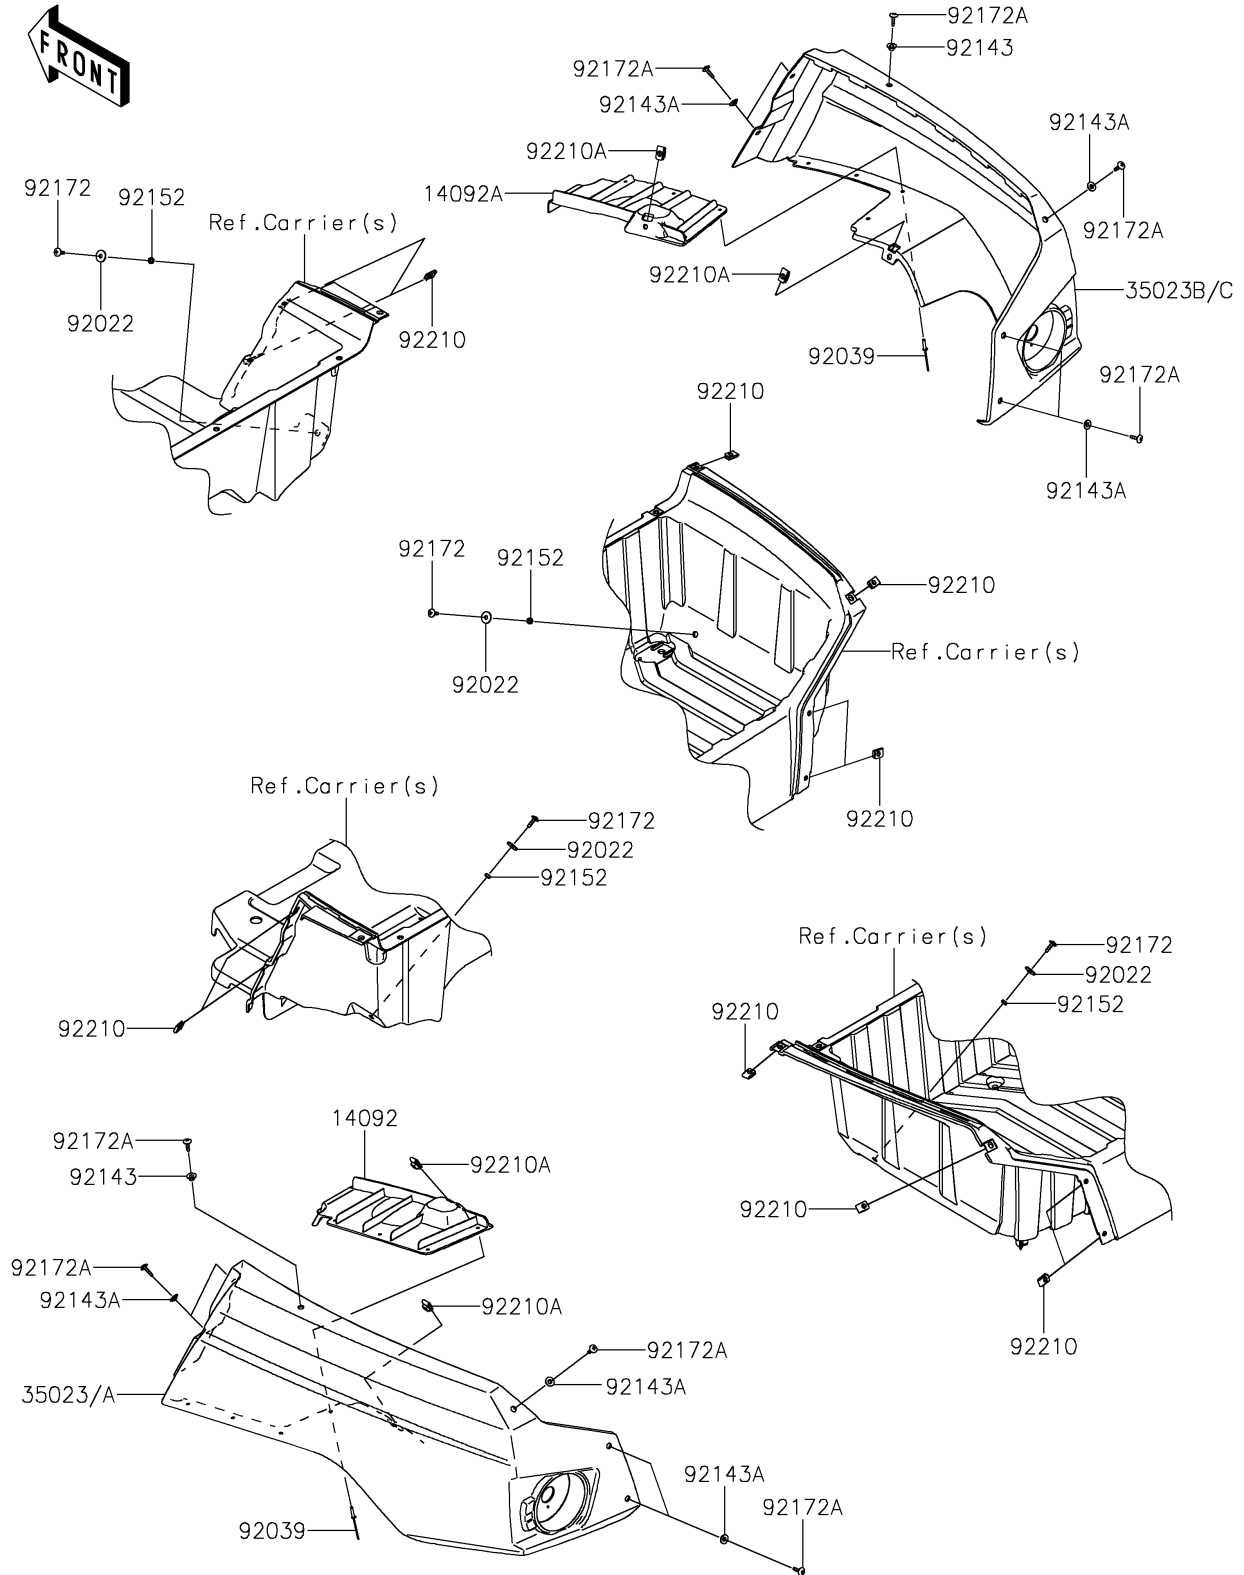

2023 TERYX4™ S SPECIAL EDITION PARTS DIAGRAM

Rear Fender(s)

F2172

2023 TERYX4™ S SPECIAL EDITION PARTS LIST

Rear Fender(s)

ITEM NAME	PART NUMBER	QUANTITY
COVER,INNER,LH (Ref # 14092)	14092-0863	1
COVER,INNER,RH (Ref # 14092A)	14092-0864	1
FENDER-REAR,LH,M.O.BLACK (Ref # 35023)	35023-0307-66E	1
FENDER-REAR,RH,M.O.BLACK (Ref # 35023B)	35023-0308-66E	1
WASHER,6.5X20X1.6,BLACK (Ref # 92022)	92022-1346	4
RIVET,5X23.3 (Ref # 92039)	92039-0769	8
COLLAR (Ref # 92143)	92143-1057	2
COLLAR (Ref # 92143A)	92143-1087	10
COLLAR,6.3X10X3 (Ref # 92152)	92152-1834	4
SCREW,6X18 (Ref # 92172)	92172-0002	4
SCREW,TAPPING,6X20 (Ref # 92172A)	92172-0488	12
NUT,LEAF SPRING,6MM (Ref # 92210)	92210-0624	12
NUT,6MM (Ref # 92210A)	92210-0891	4