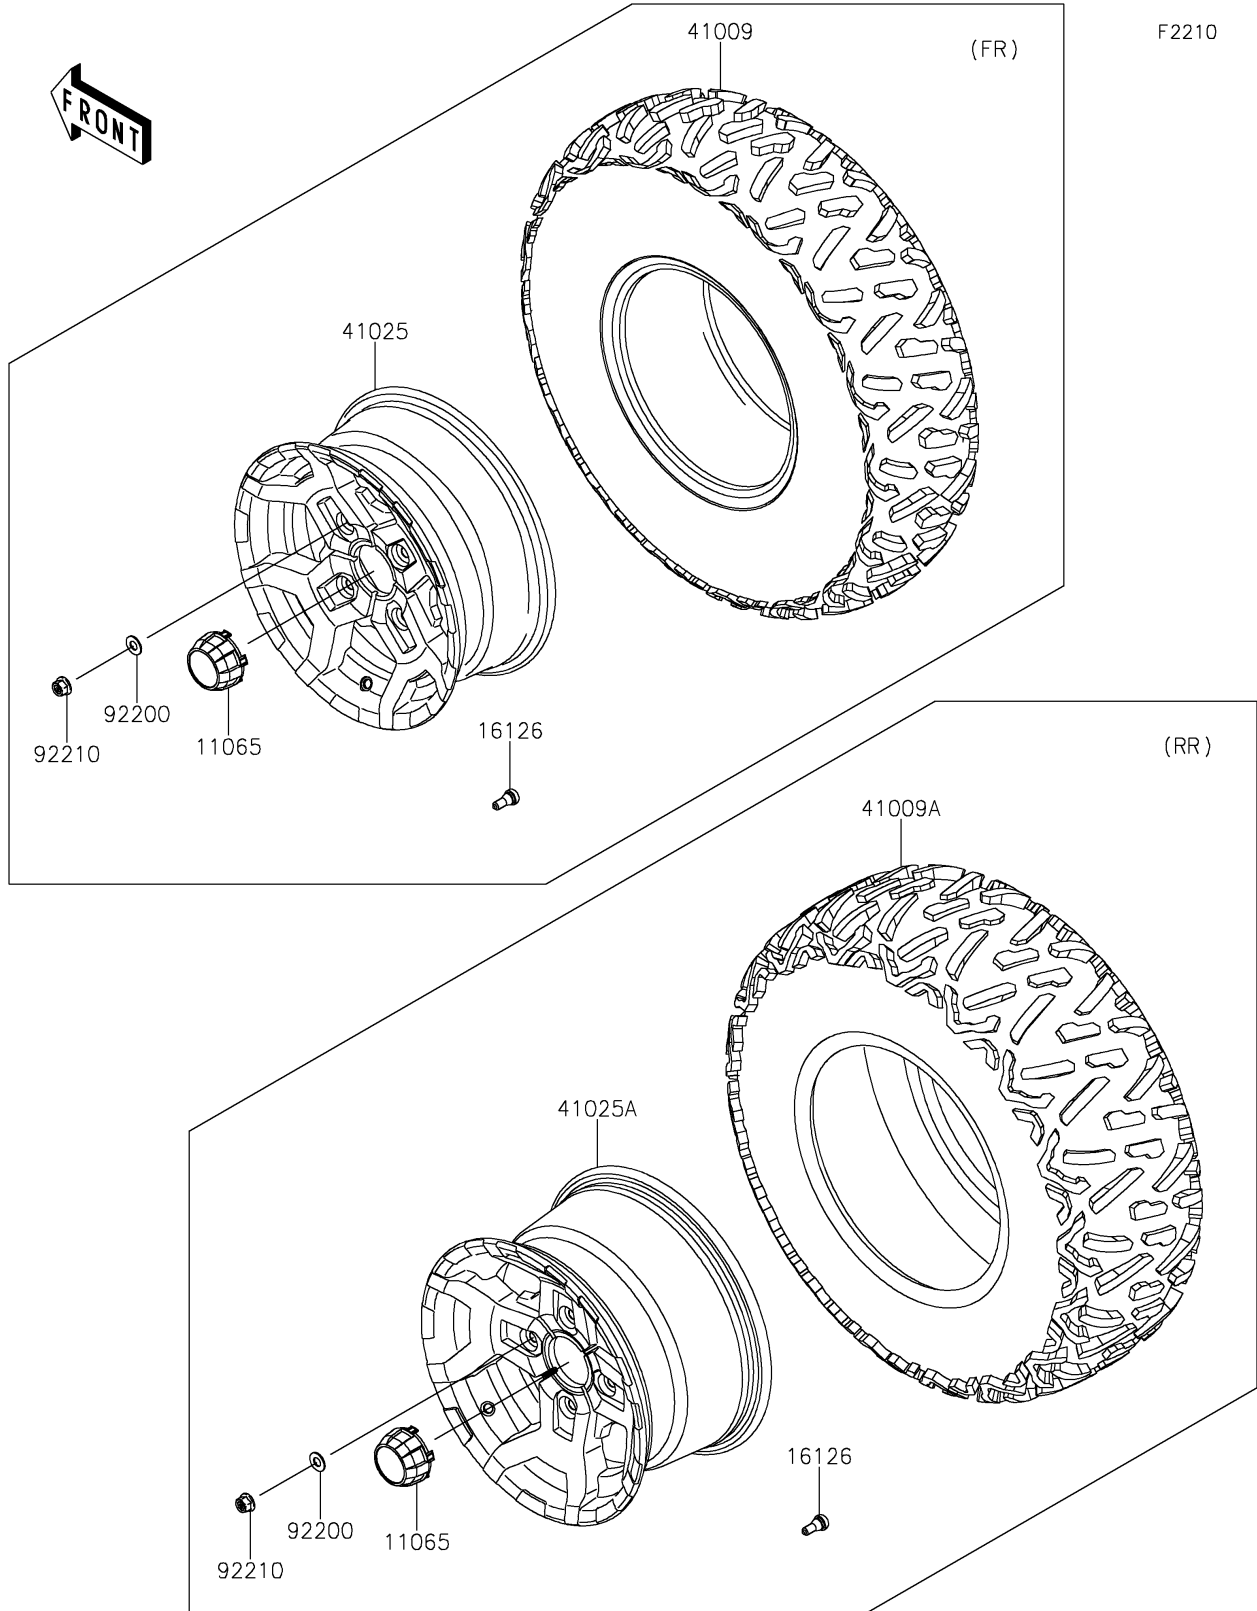

2023 TERYX4™ S SPECIAL EDITION PARTS DIAGRAM

Wheels/Tires

2023 TERYX4™ S SPECIAL EDITION PARTS LIST

Wheels/Tires

ITEM NAME	PART NUMBER	QUANTITY
CAP,WHEEL,F.BLACK (Ref # 11065)	11065-0893-6Z	4
VALVE (Ref # 16126)	16126-4001	4
TIRE,27X9.00R14 6PR,BIGHORN2.0 (Ref # 41009)	41009-0589	2
TIRE,27X11.00R14 6PR,BIGHORN2 (Ref # 41009A)	41009-0590	2
RIM,FR,14X6.0AT,BLACK (Ref # 41025)	41025-0424-31D	2
RIM,14X8.0AT,BLACK (Ref # 41025A)	41025-0425-31D	2
WASHER,12.1X25X1.6 (Ref # 92200)	92200-0455	16
NUT,12MM (Ref # 92210)	92210-0603	16