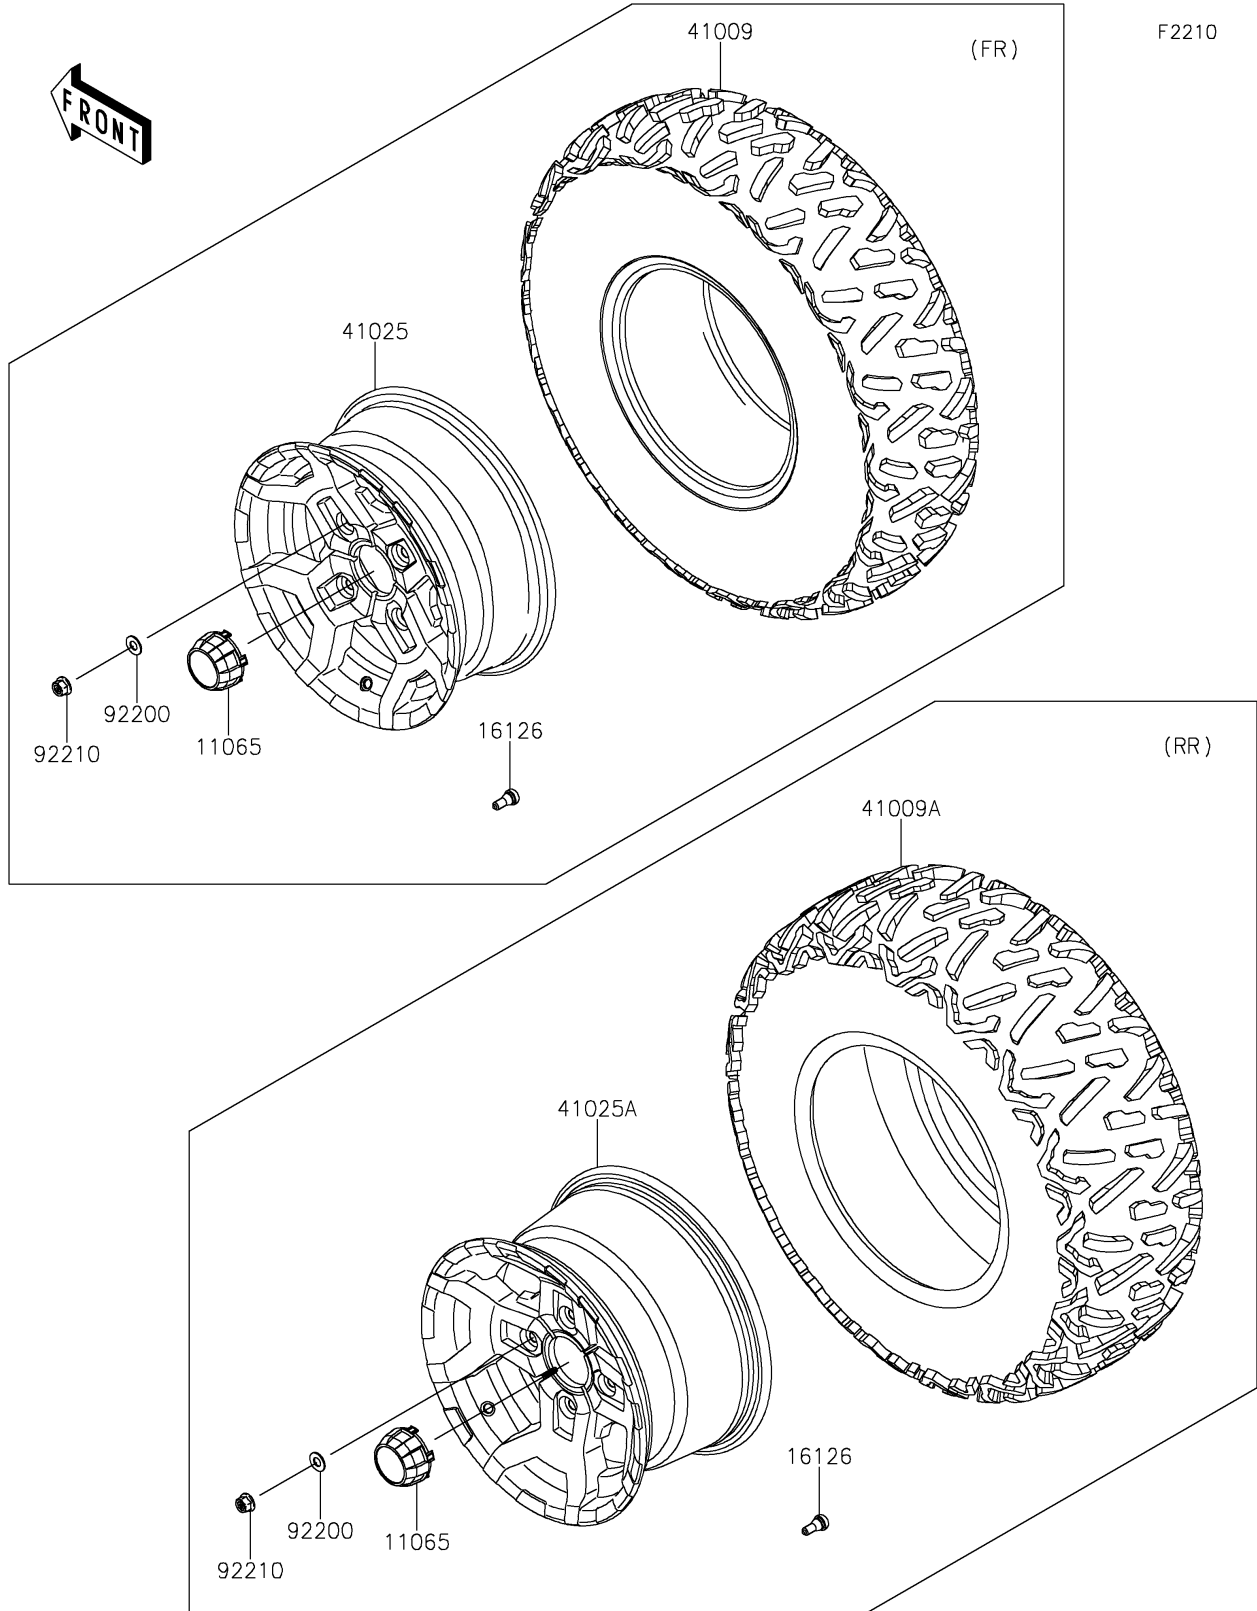

2024 Teryx4™ S Special Edition PARTS DIAGRAM

Wheels/Tires

2024 Teryx4™ S Special Edition PARTS LIST

Wheels/Tires

ITEM NAME	PART NUMBER	QUANTITY
CAP,WHEEL,F.BLACK (Ref # 11065)	11065-0893-6Z	4
VALVE (Ref # 16126)	16126-4001	4
TIRE,27X9.00R14 6PR,BIGHORN2.0 (Ref # 41009)	41009-0589	2
TIRE,27X11.00R14 6PR,BIGHORN2 (Ref # 41009A)	41009-0590	2
RIM,FR,14X6.0AT,BLACK (Ref # 41025)	41025-0424-31D	2
RIM,14X8.0AT,BLACK (Ref # 41025A)	41025-0425-31D	2
WASHER,12.1X25X1.6 (Ref # 92200)	92200-0455	16
NUT,12MM (Ref # 92210)	92210-0603	16