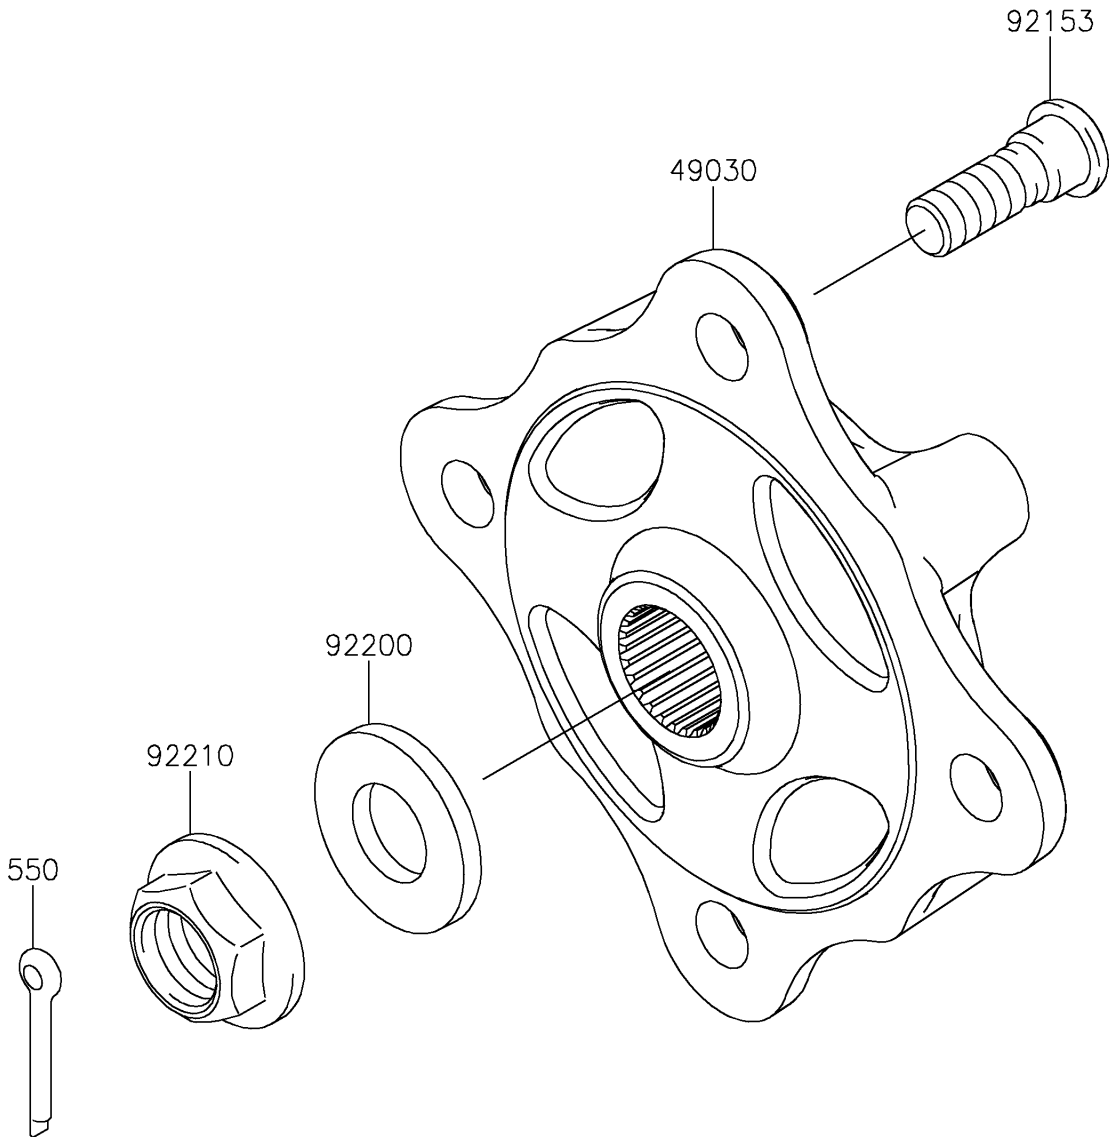

2023 TERYX4™ S SPECIAL EDITION PARTS DIAGRAM

Front Hubs/Brakes

F2230

2023 TERYX4™ S SPECIAL EDITION PARTS LIST

Front Hubs/Brakes

ITEM NAME	PART NUMBER	QUANTITY
HUB,FR (Ref # 49030)	49030-0560	2
BOLT,12MM (Ref # 92153)	92153-1915	8
WASHER,20.3X41X4.5 (Ref # 92200)	92200-0921	2
NUT,FLANGED,20MM (Ref # 92210)	92210-2093	2
PIN-COTTER,4.0X30 (Ref # 550)	550AA4030	2