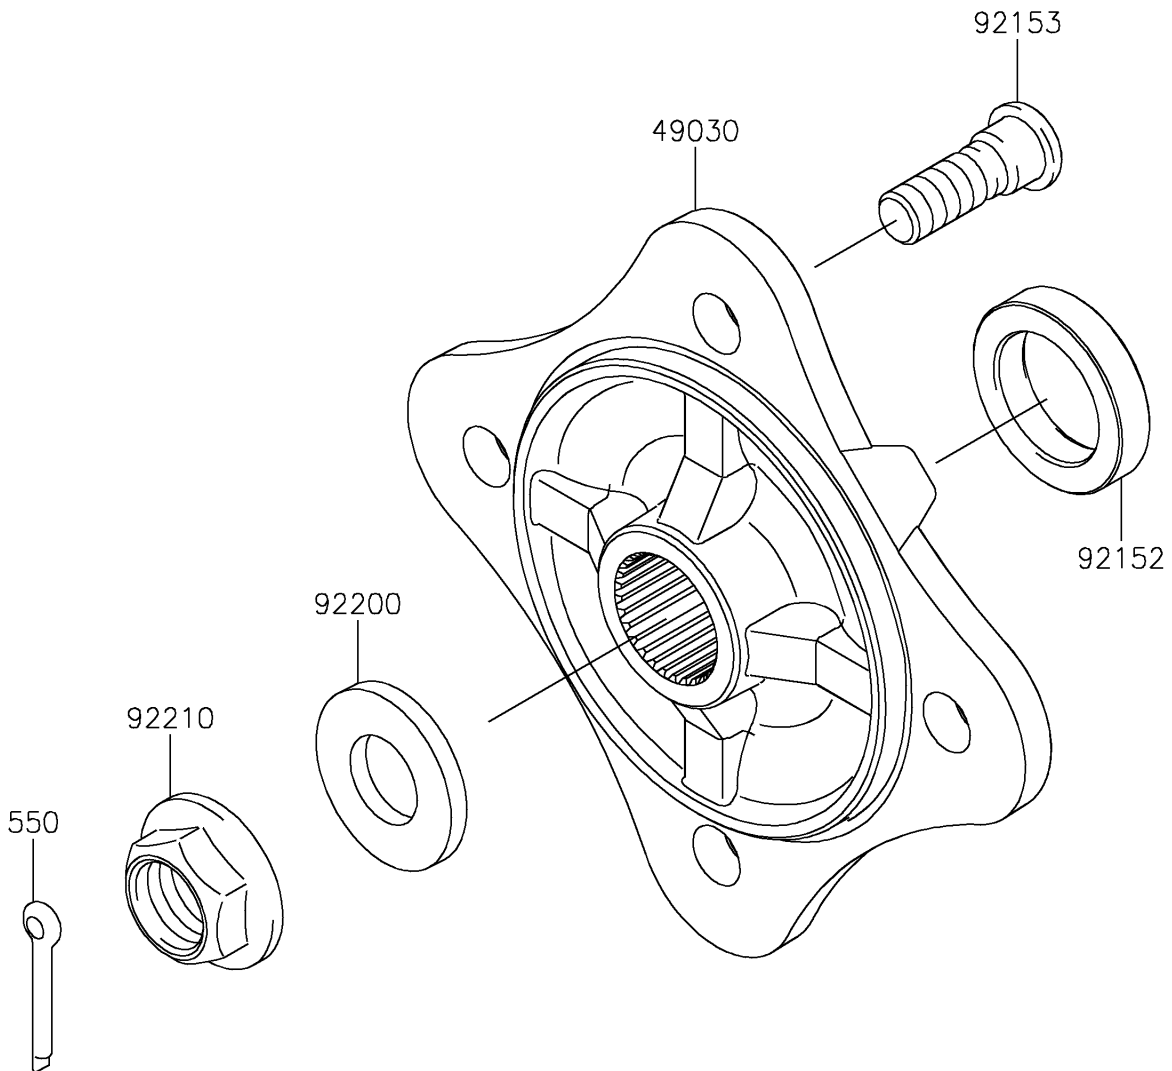

# 2023 Teryx4 S Special Edition PARTS DIAGRAM

Rear Hubs/Brakes

F2240

## 2023 Teryx4 S Special Edition PARTS LIST

### Rear Hubs/Brakes

ITEM NAME	PART NUMBER	QUANTITY
HUB,RR (Ref # 49030)	49030-0563	2
COLLAR,30.1X44X9 (Ref # 92152)	92152-1700	2
BOLT,12MM (Ref # 92153)	92153-1915	8
WASHER,20.3X41X4.5 (Ref # 92200)	92200-0921	2
NUT,FLANGED,20MM (Ref # 92210)	92210-2093	2
PIN-COTTER,4.0X30 (Ref # 550)	550AA4030	2