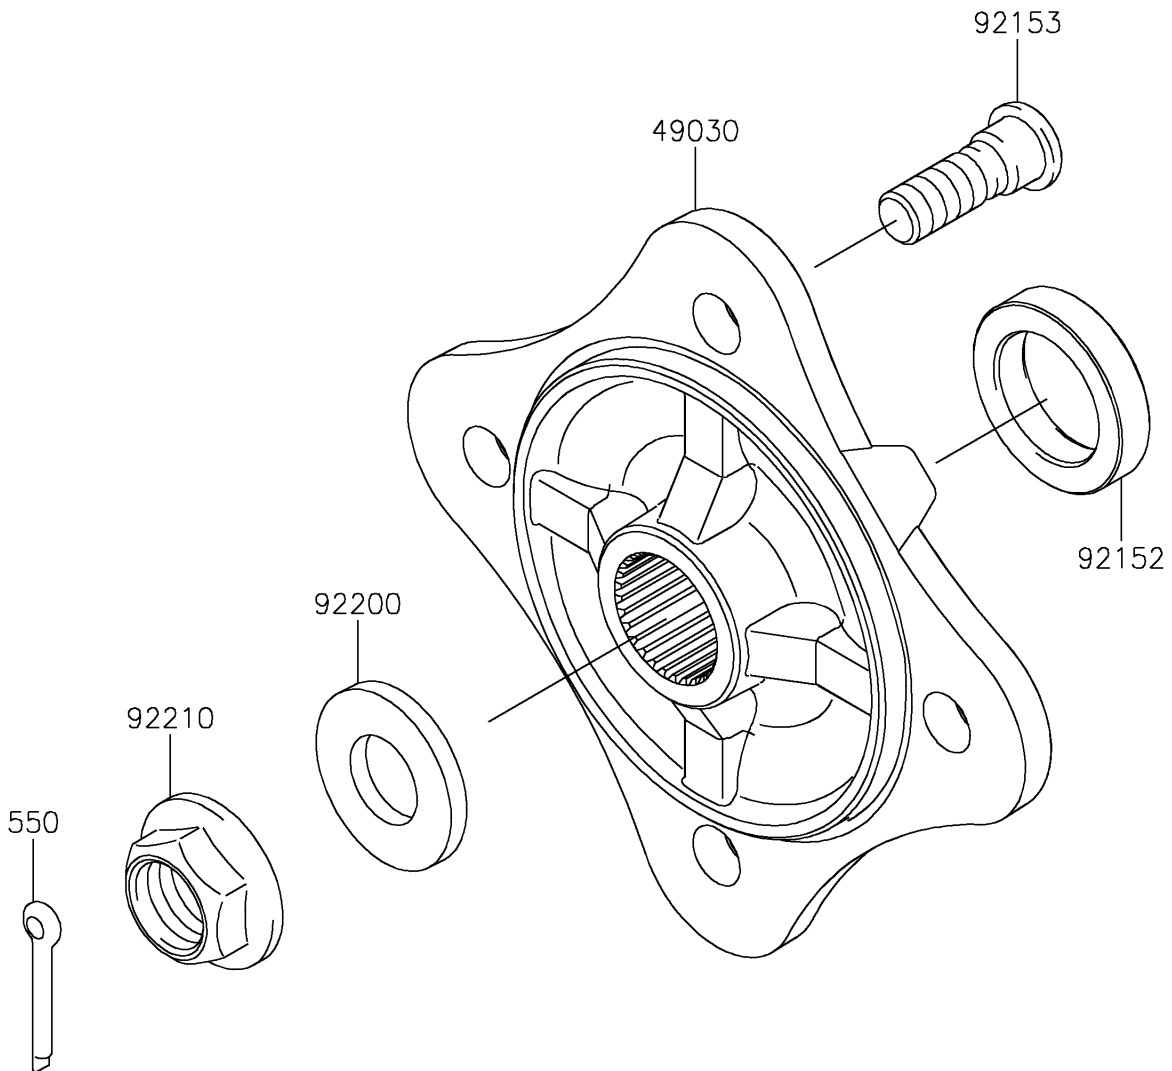

2023 TERYX4™ S SPECIAL EDITION PARTS DIAGRAM

Rear Hubs/Brakes

F2240

2023 TERYX4™ S SPECIAL EDITION PARTS LIST

Rear Hubs/Brakes

ITEM NAME	PART NUMBER	QUANTITY
HUB,RR (Ref # 49030)	49030-0563	2
COLLAR,30.1X44X9 (Ref # 92152)	92152-1700	2
BOLT,12MM (Ref # 92153)	92153-1915	8
WASHER,20.3X41X4.5 (Ref # 92200)	92200-0921	2
NUT,FLANGED,20MM (Ref # 92210)	92210-2093	2
PIN-COTTER,4.0X30 (Ref # 550)	550AA4030	2