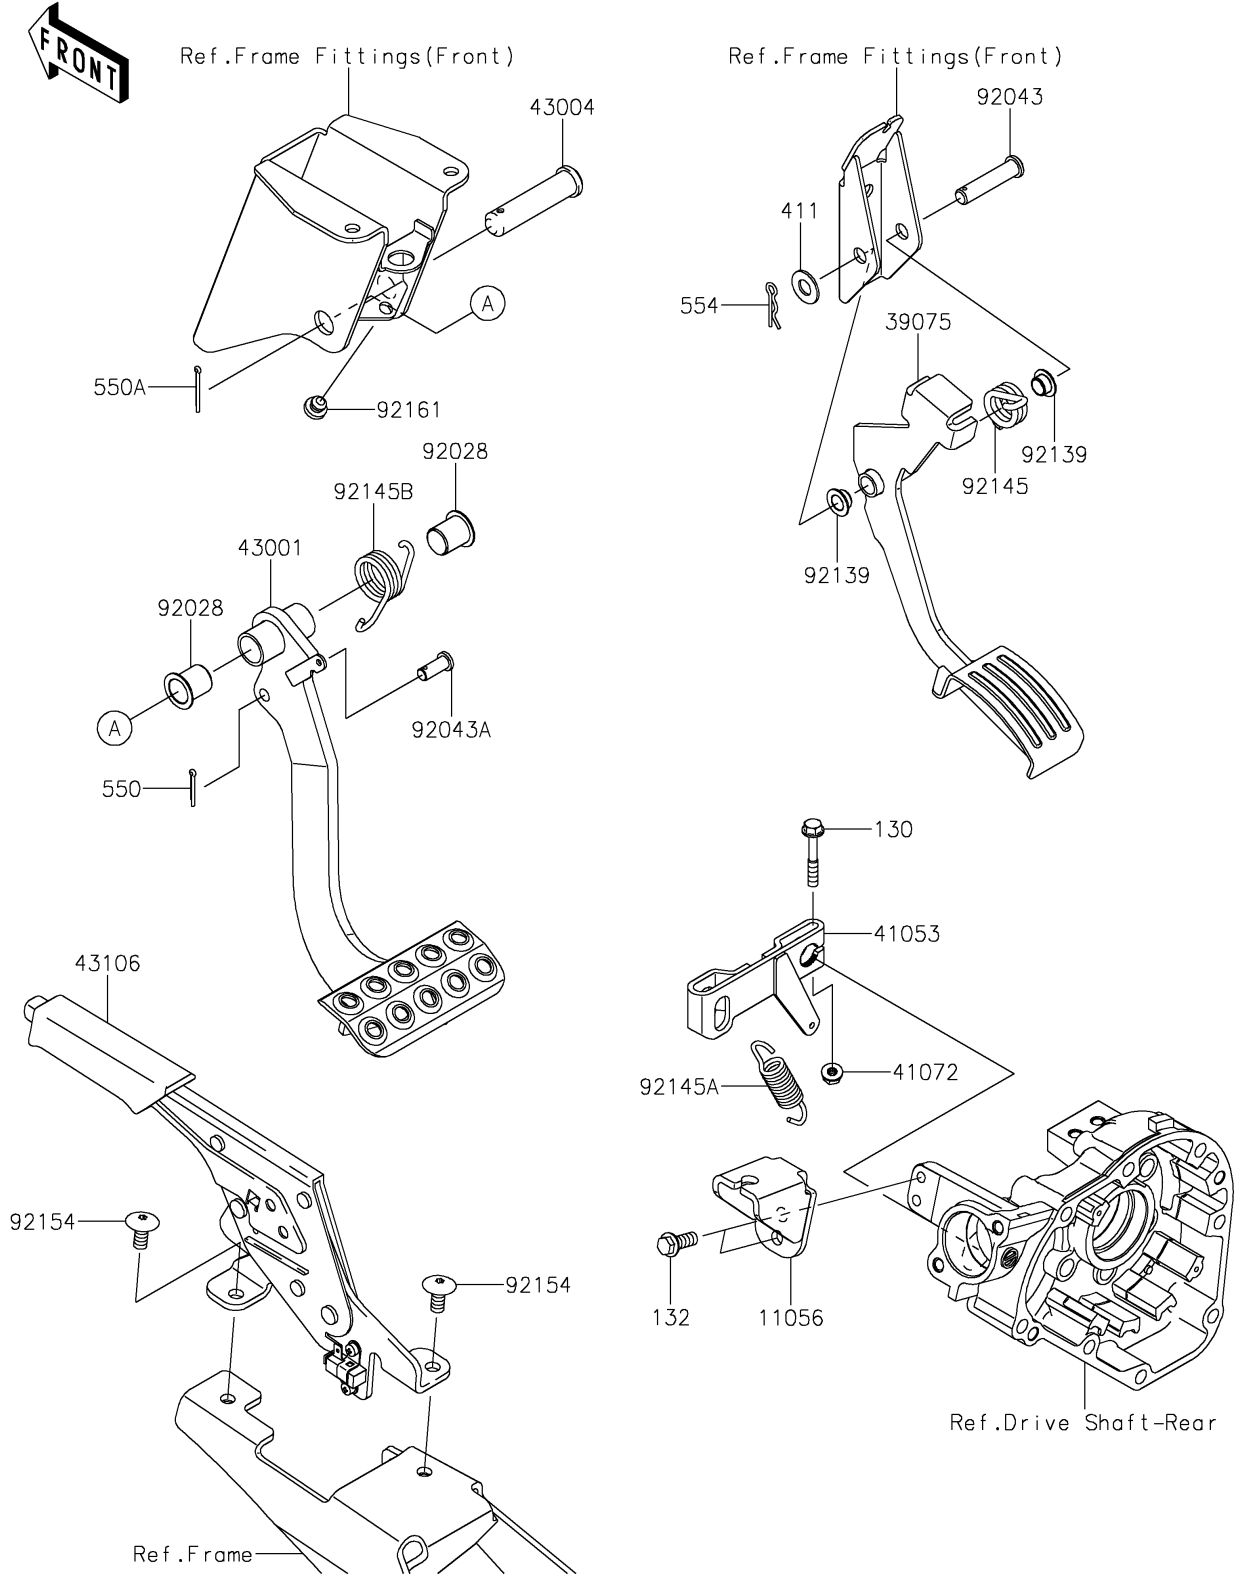

# 2023 Teryx4 S Special Edition PARTS DIAGRAM

Brake Pedal/Throttle Lever

F2260

# 2023 Teryx4 S Special Edition PARTS LIST

Brake Pedal/Throttle Lever

ITEM NAME	PART NUMBER	QUANTITY
-----------	-------------	----------