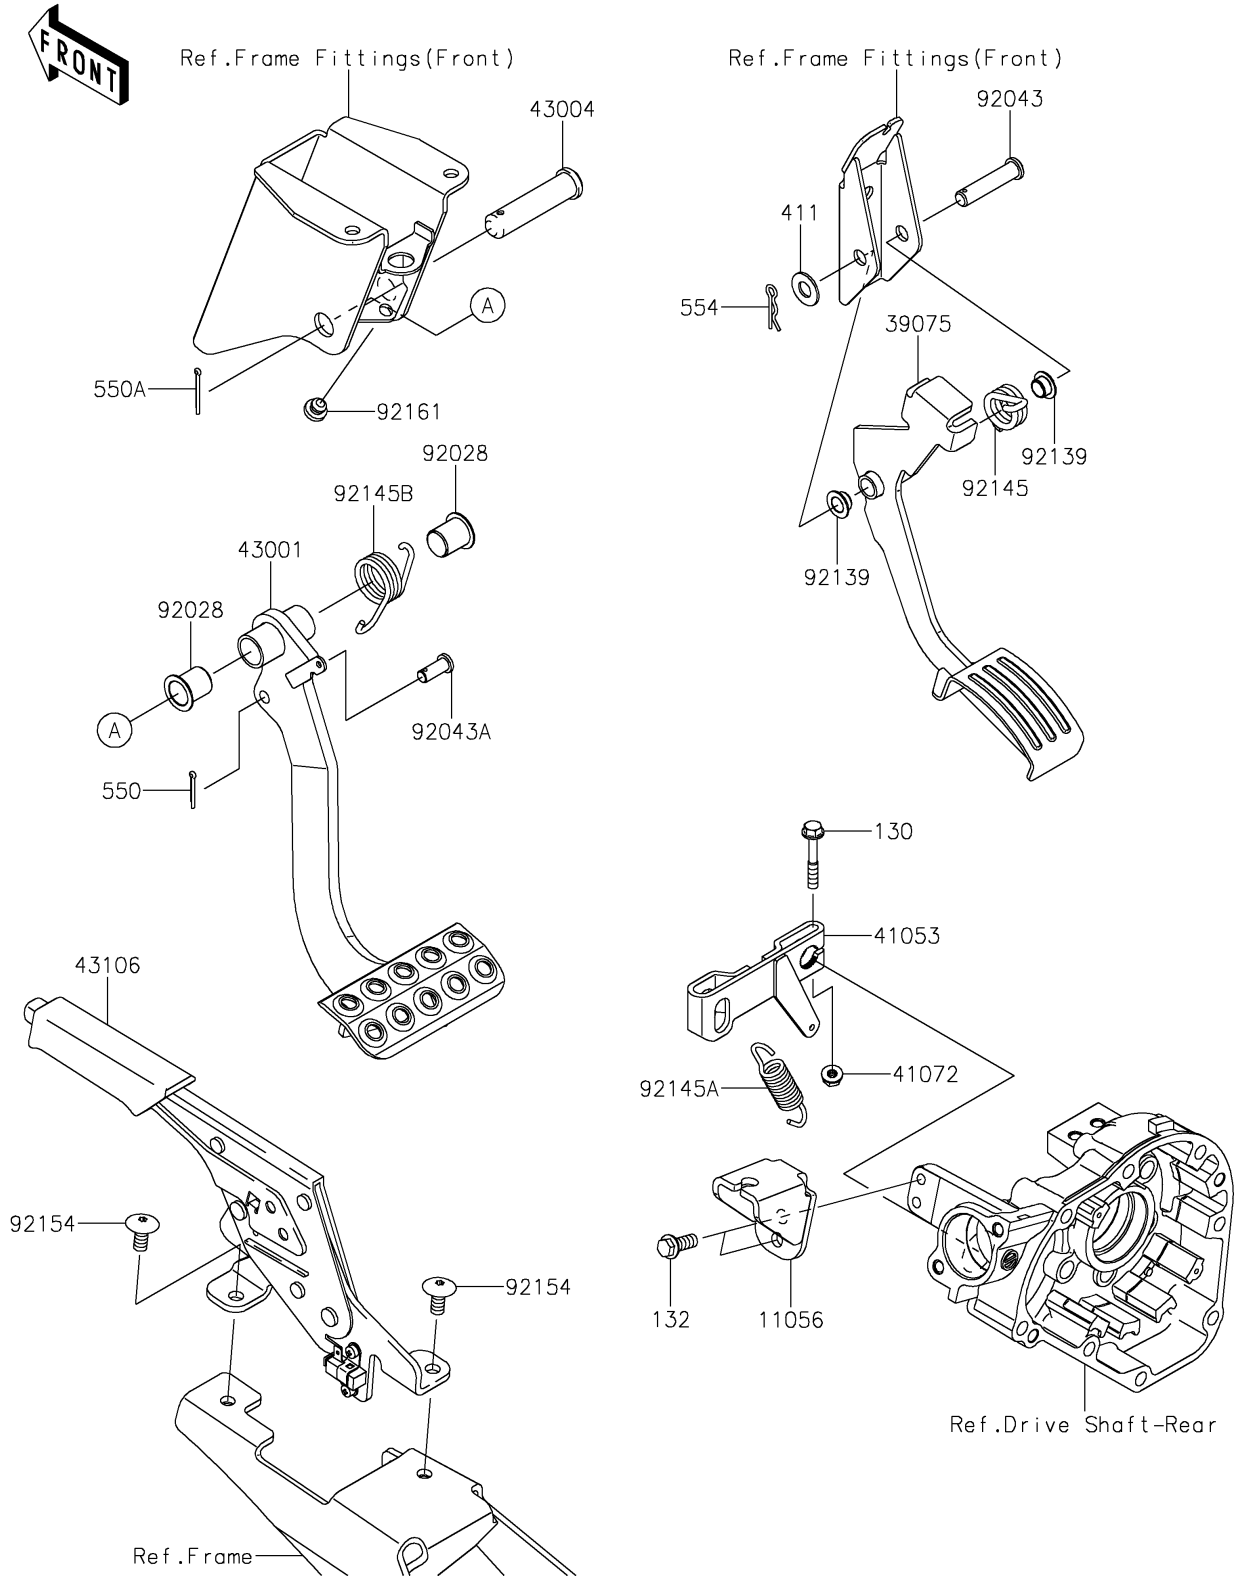

2023 TERYX4™ S SPECIAL EDITION PARTS DIAGRAM

Brake Pedal/Throttle Lever

F2260

2023 TERYX4™ S SPECIAL EDITION PARTS LIST

Brake Pedal/Throttle Lever

ITEM NAME	PART NUMBER	QUANTITY
BRACKET (Ref # 11056)	11056-2267	1
LEVER-THROTTLE (Ref # 39075)	39075-0019	1
LEVER-BRAKE CAM (Ref # 41053)	41053-0023	1
NUT,6MM (Ref # 41072)	41072-007	1
LEVER-BRAKE,PEDAL (Ref # 43001)	43001-0739	1
SHAFT-BRAKE (Ref # 43004)	43004-1128	1
LEVER-ASSY-PARKING BRAKE (Ref # 43106)	43106-0009	1
BUSHING (Ref # 92028)	92028-1571	2
PIN,10X42.5 (Ref # 92043)	92043-0707	1
PIN (Ref # 92043A)	92043-1039	1
BUSHING (Ref # 92139)	92139-0230	2
SPRING,THROTTLE (Ref # 92145)	92145-0831	1
SPRING,BRAKE CAM LEVER (Ref # 92145A)	92145-0880	1
SPRING,BRAKE PEDAL RETURN (Ref # 92145B)	92145-1615	1
BOLT-FLANGED,8X18 (Ref # 92154)	92154-2692	2
DAMPER (Ref # 92161)	92161-1084	1
BOLT-FLANGED,6X40 (Ref # 130)	130CA0640	1
BOLT-FLANGED-SMALL,8X20 (Ref # 132)	132BA0820	2
WASHER-PLAIN,10MM (Ref # 411)	411AA1000	1
PIN-COTTER,2.5X18 (Ref # 550)	550AA2518	1
PIN-COTTER,2.5X25 (Ref # 550A)	550AA2525	1
PIN-SNAP,10MM (Ref # 554)	554DA1000	1