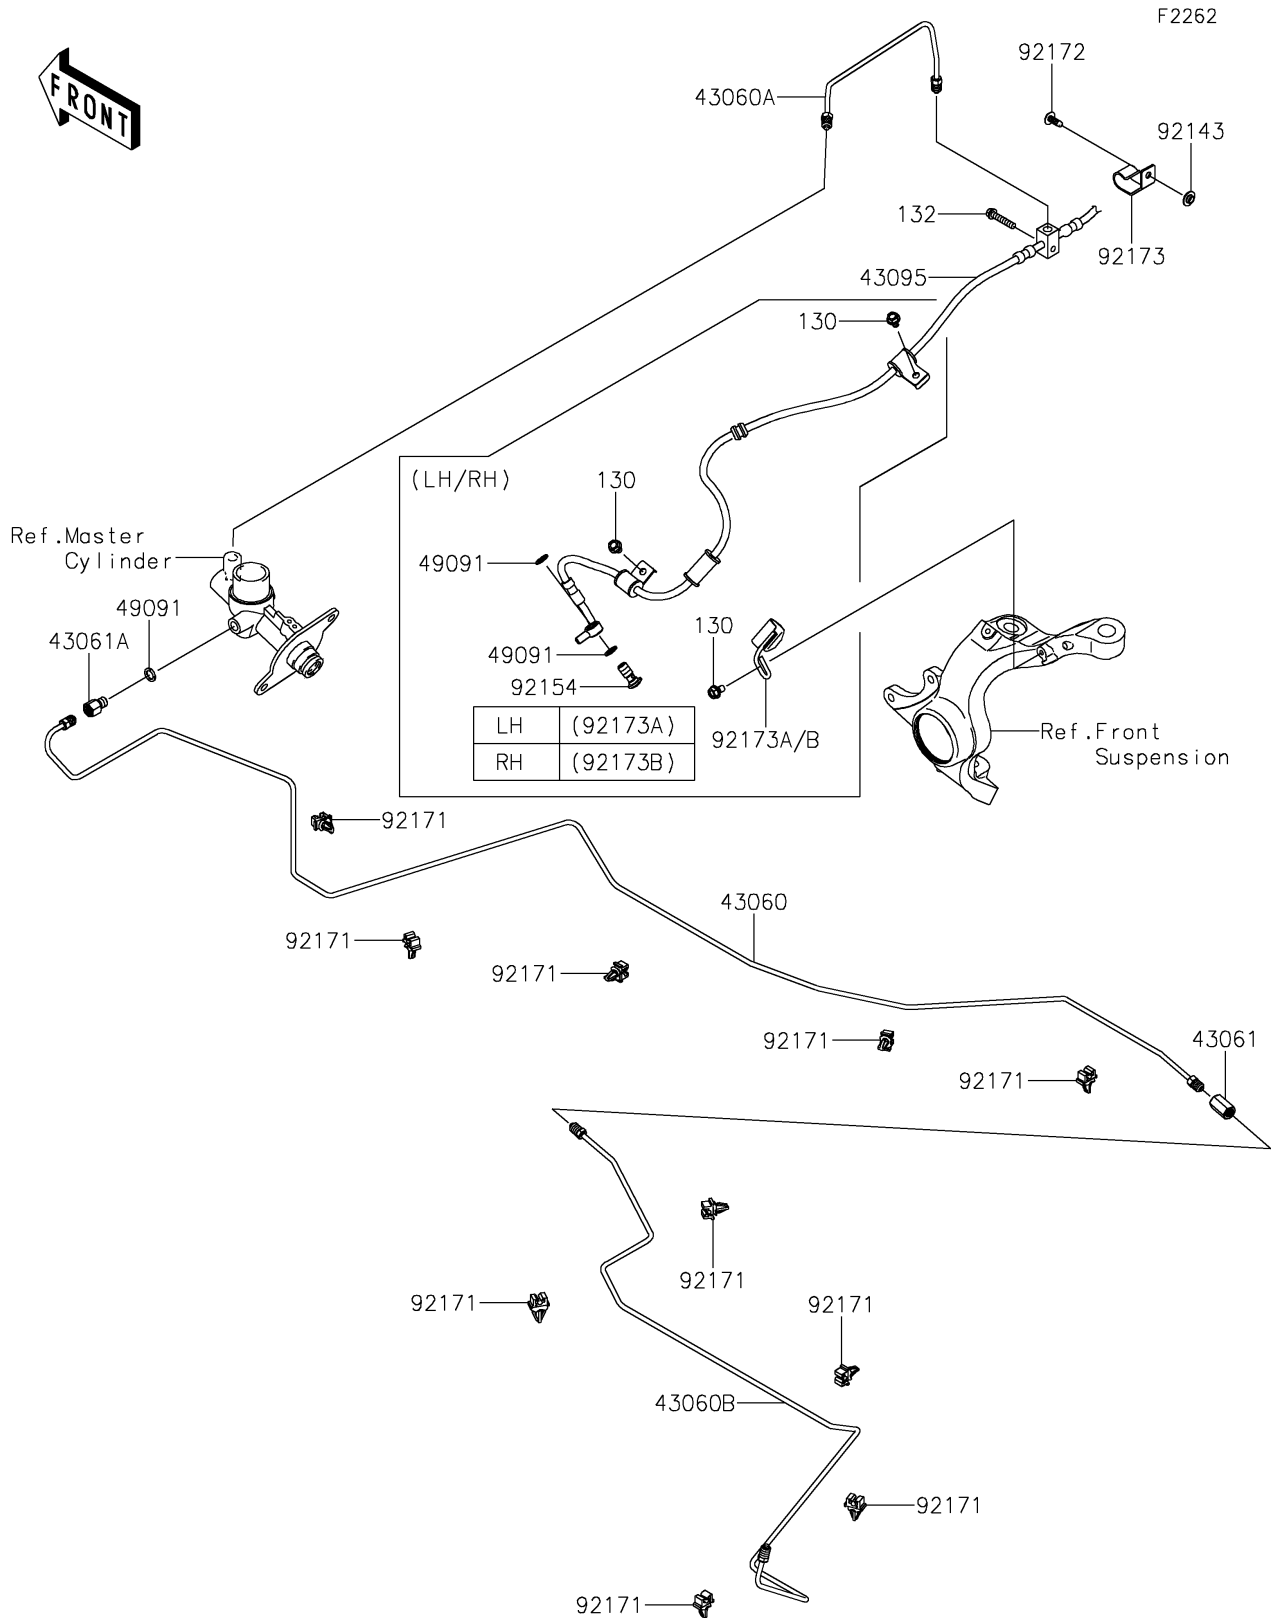

2023 TERYX4™ S SPECIAL EDITION PARTS DIAGRAM

Brake Piping

2023 TERYX4™ S SPECIAL EDITION PARTS LIST

Brake Piping

ITEM NAME	PART NUMBER	QUANTITY
PIPE-BRAKE,M/C-JOINT (Ref # 43060)	43060-0316	1
PIPE-BRAKE,M/C-FR JOINT (Ref # 43060A)	43060-0320	1
PIPE-BRAKE,JOINT-BRAKE (Ref # 43060B)	43060-0324	1
JOINT-BRAKE (Ref # 43061)	43061-0003	1
JOINT-BRAKE,M/C (Ref # 43061A)	43061-0302	1
HOSE-BRAKE,FR (Ref # 43095)	43095-1749	1
WASHER-SEAL,10.1X14.5X1.5 (Ref # 49091)	49091-0001	5
COLLAR (Ref # 92143)	92143-1087	1
BOLT,TORX,10X23 (Ref # 92154)	92154-1875	2
CLAMP (Ref # 92171)	92171-0805	10
SCREW,TAPPING,6X16 (Ref # 92172)	92172-0739	1
CLAMP (Ref # 92173)	92173-0930	1
CLAMP,LH (Ref # 92173A)	92173-0934	1
CLAMP,RH (Ref # 92173B)	92173-0935	1
BOLT-FLANGED,6X10 (Ref # 130)	130BA0610	6
BOLT-FLANGED-SMALL,6X30 (Ref # 132)	132BA0630	1