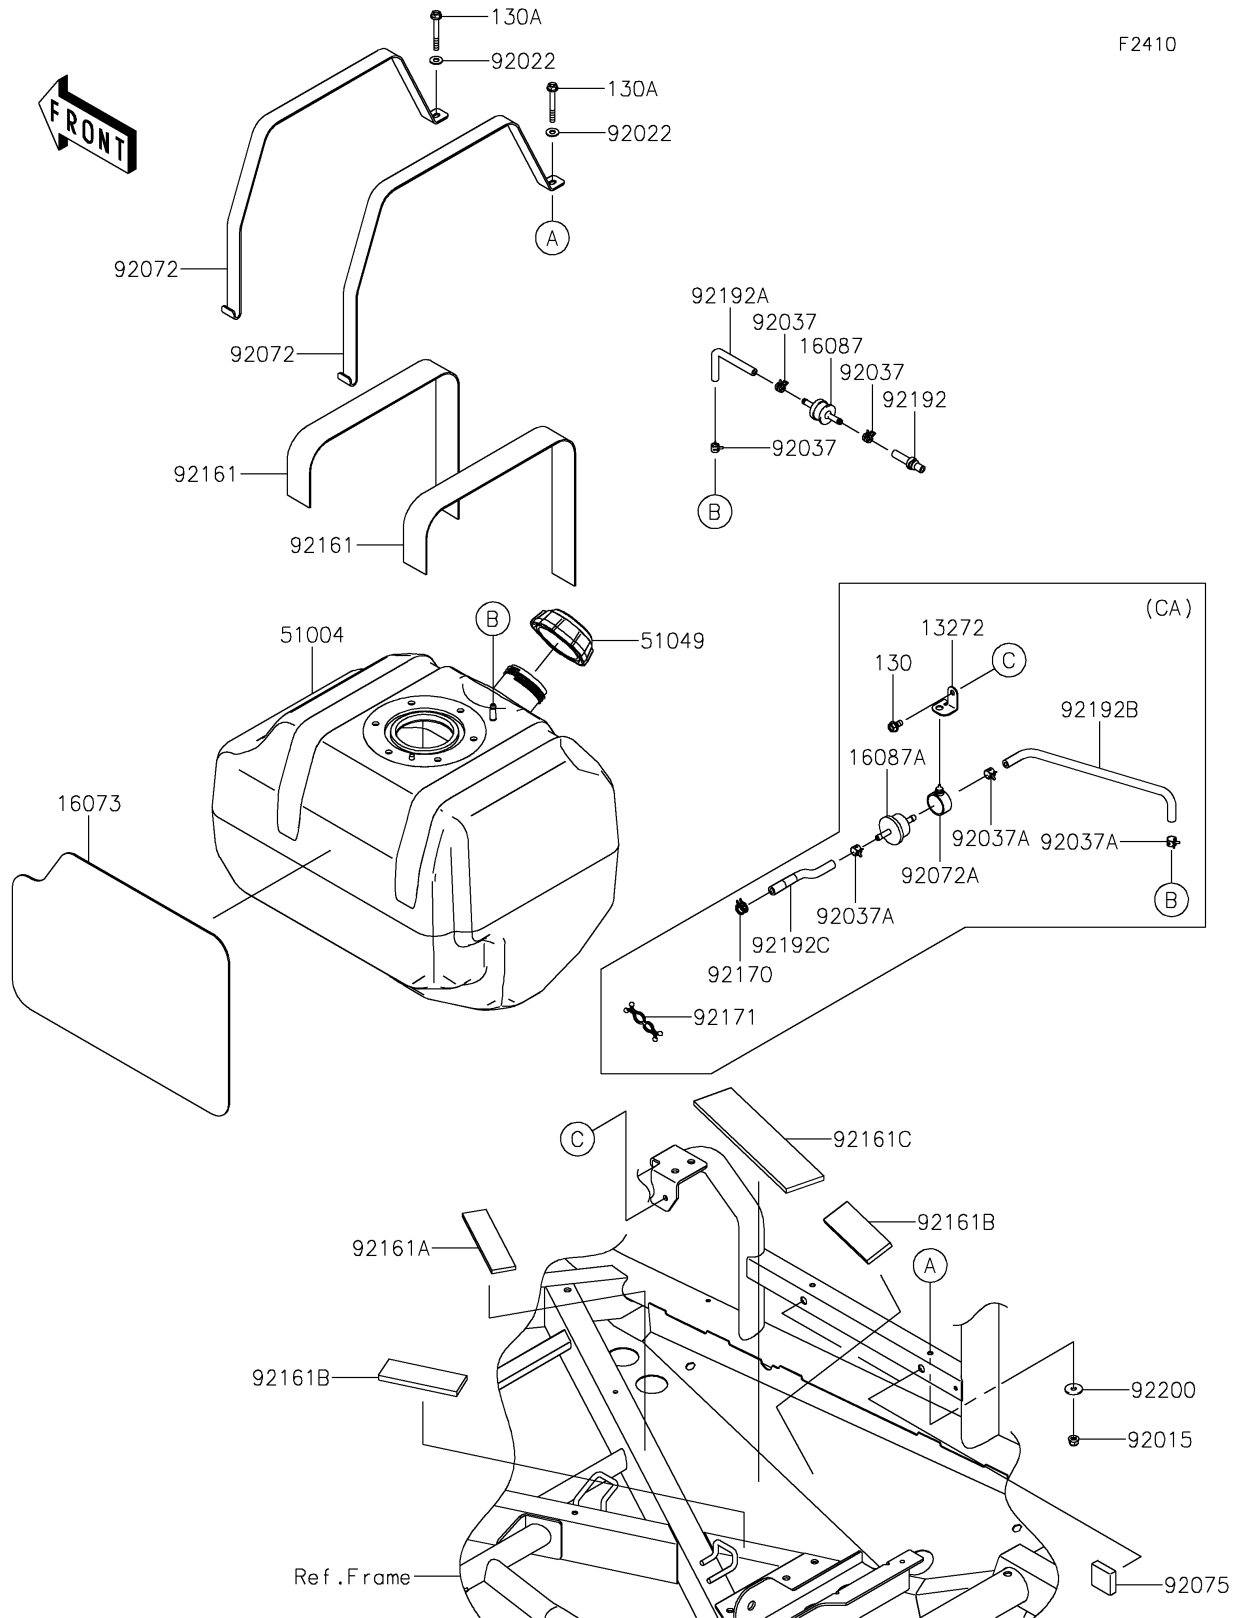

2023 Teryx4 S Special Edition PARTS DIAGRAM

Fuel Tank

2023 Teryx4 S Special Edition PARTS LIST

Fuel Tank

ITEM NAME	PART NUMBER	QUANTITY
PLATE (Ref # 13272)	13272-2276	1
INSULATOR (Ref # 16073)	16073-0924	1
VALVE-CHECK (Ref # 16087)	16087-0008	1
VALVE-CHECK (Ref # 16087A)	16087-0011	1
TANK-FUEL (Ref # 51004)	51004-0002	1
CAP-TANK,FUEL (Ref # 51049)	51049-0718	1
NUT,LOCK,FLANGED,6MM (Ref # 92015)	92015-1339	2
WASHER,7X16X1.2 (Ref # 92022)	92022-1344	2
CLAMP,TUBE (Ref # 92037)	92037-1461	3
CLAMP (Ref # 92037A)	92037-2113	3
BAND,FUEL TANK (Ref # 92072)	92072-0704	2
BAND (Ref # 92072A)	92072-0852	1
DAMPER (Ref # 92075)	92075-1882	2
DAMPER,FUEL TANK (Ref # 92161)	92161-0794	2
DAMPER,31.1X130X5 (Ref # 92161A)	92161-0936	1
DAMPER,38X105X7 (Ref # 92161B)	92161-0948	2
DAMPER,55X225X6.35 (Ref # 92161C)	92161-1811	1
CLAMP (Ref # 92170)	92170-2082	1
CLAMP (Ref # 92171)	92171-0476	1
TUBE,FRAME PIPE-CHECK VALVE (Ref # 92192)	92192-0068	1
TUBE,VENT (Ref # 92192A)	92192-0949	1
TUBE,5X10.4X40/240 (Ref # 92192B)	92192-1735	1
TUBE,FILTER-CHECK VALVE (Ref # 92192C)	92192-2259	1
WASHER,6.5X22X1.6 (Ref # 92200)	92200-1087	2
BOLT-FLANGED,6X12 (Ref # 130)	130BA0612	1
BOLT-FLANGED,6X50 (Ref # 130A)	130BA0650	2