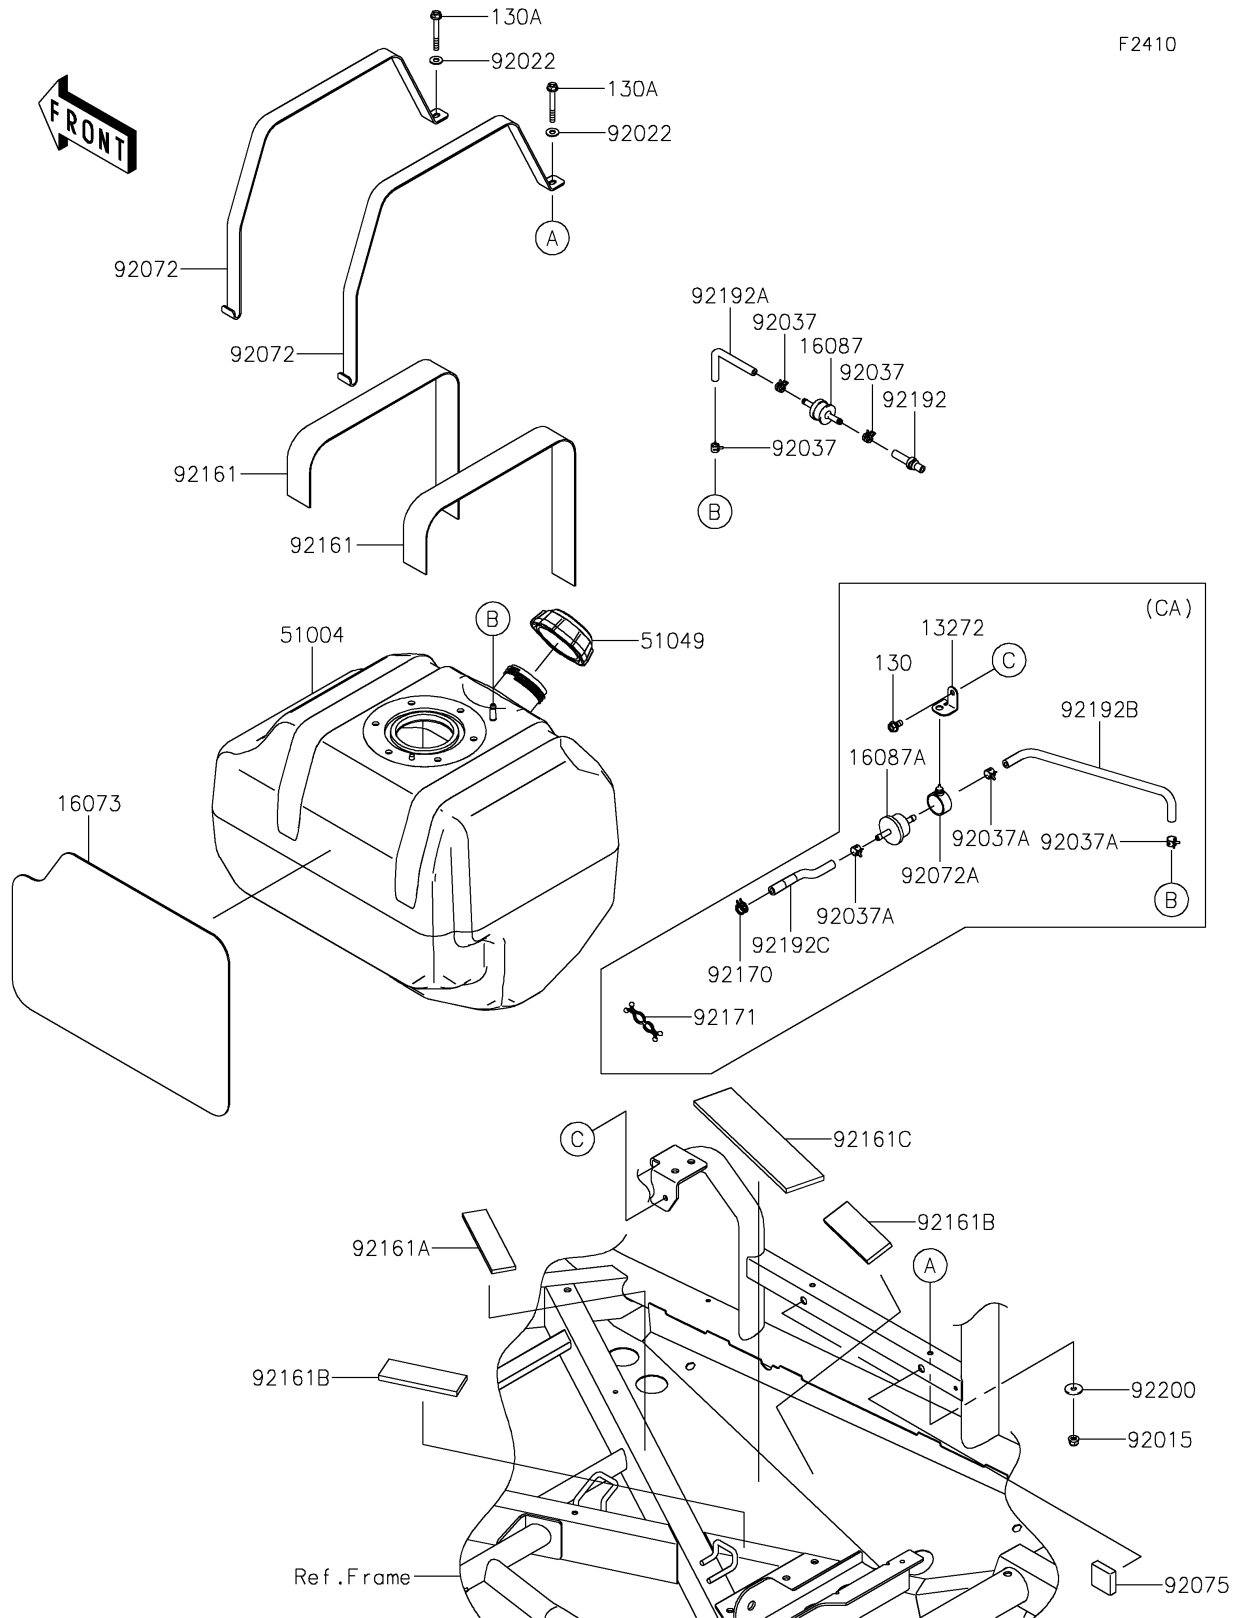

# 2023 TERYX4™ S SPECIAL EDITION PARTS DIAGRAM

Fuel Tank

### Fuel Tank

ITEM NAME	PART NUMBER	QUANTITY
PLATE (Ref # 13272)	13272-2276	1
INSULATOR (Ref # 16073)	16073-0924	1
VALVE-CHECK (Ref # 16087)	16087-0008	1
VALVE-CHECK (Ref # 16087A)	16087-0011	1
TANK-FUEL (Ref # 51004)	51004-0002	1
CAP-TANK,FUEL (Ref # 51049)	51049-0718	1
NUT,LOCK,FLANGED,6MM (Ref # 92015)	92015-1339	2
WASHER,7X16X1.2 (Ref # 92022)	92022-1344	2
CLAMP,TUBE (Ref # 92037)	92037-1461	3
CLAMP (Ref # 92037A)	92037-2113	3
BAND,FUEL TANK (Ref # 92072)	92072-0704	2
BAND (Ref # 92072A)	92072-0852	1
DAMPER (Ref # 92075)	92075-1882	2
DAMPER,FUEL TANK (Ref # 92161)	92161-0794	2
DAMPER,31.1X130X5 (Ref # 92161A)	92161-0936	1
DAMPER,38X105X7 (Ref # 92161B)	92161-0948	2
DAMPER,55X225X6.35 (Ref # 92161C)	92161-1811	1
CLAMP (Ref # 92170)	92170-2082	1
CLAMP (Ref # 92171)	92171-0476	1
TUBE,FRAME PIPE-CHECK VALVE (Ref # 92192)	92192-0068	1
TUBE,VENT (Ref # 92192A)	92192-0949	1
TUBE,5X10.4X40/240 (Ref # 92192B)	92192-1735	1
TUBE,FILTER-CHECK VALVE (Ref # 92192C)	92192-2259	1
WASHER,6.5X22X1.6 (Ref # 92200)	92200-1087	2
BOLT-FLANGED,6X12 (Ref # 130)	130BA0612	1
BOLT-FLANGED,6X50 (Ref # 130A)	130BA0650	2