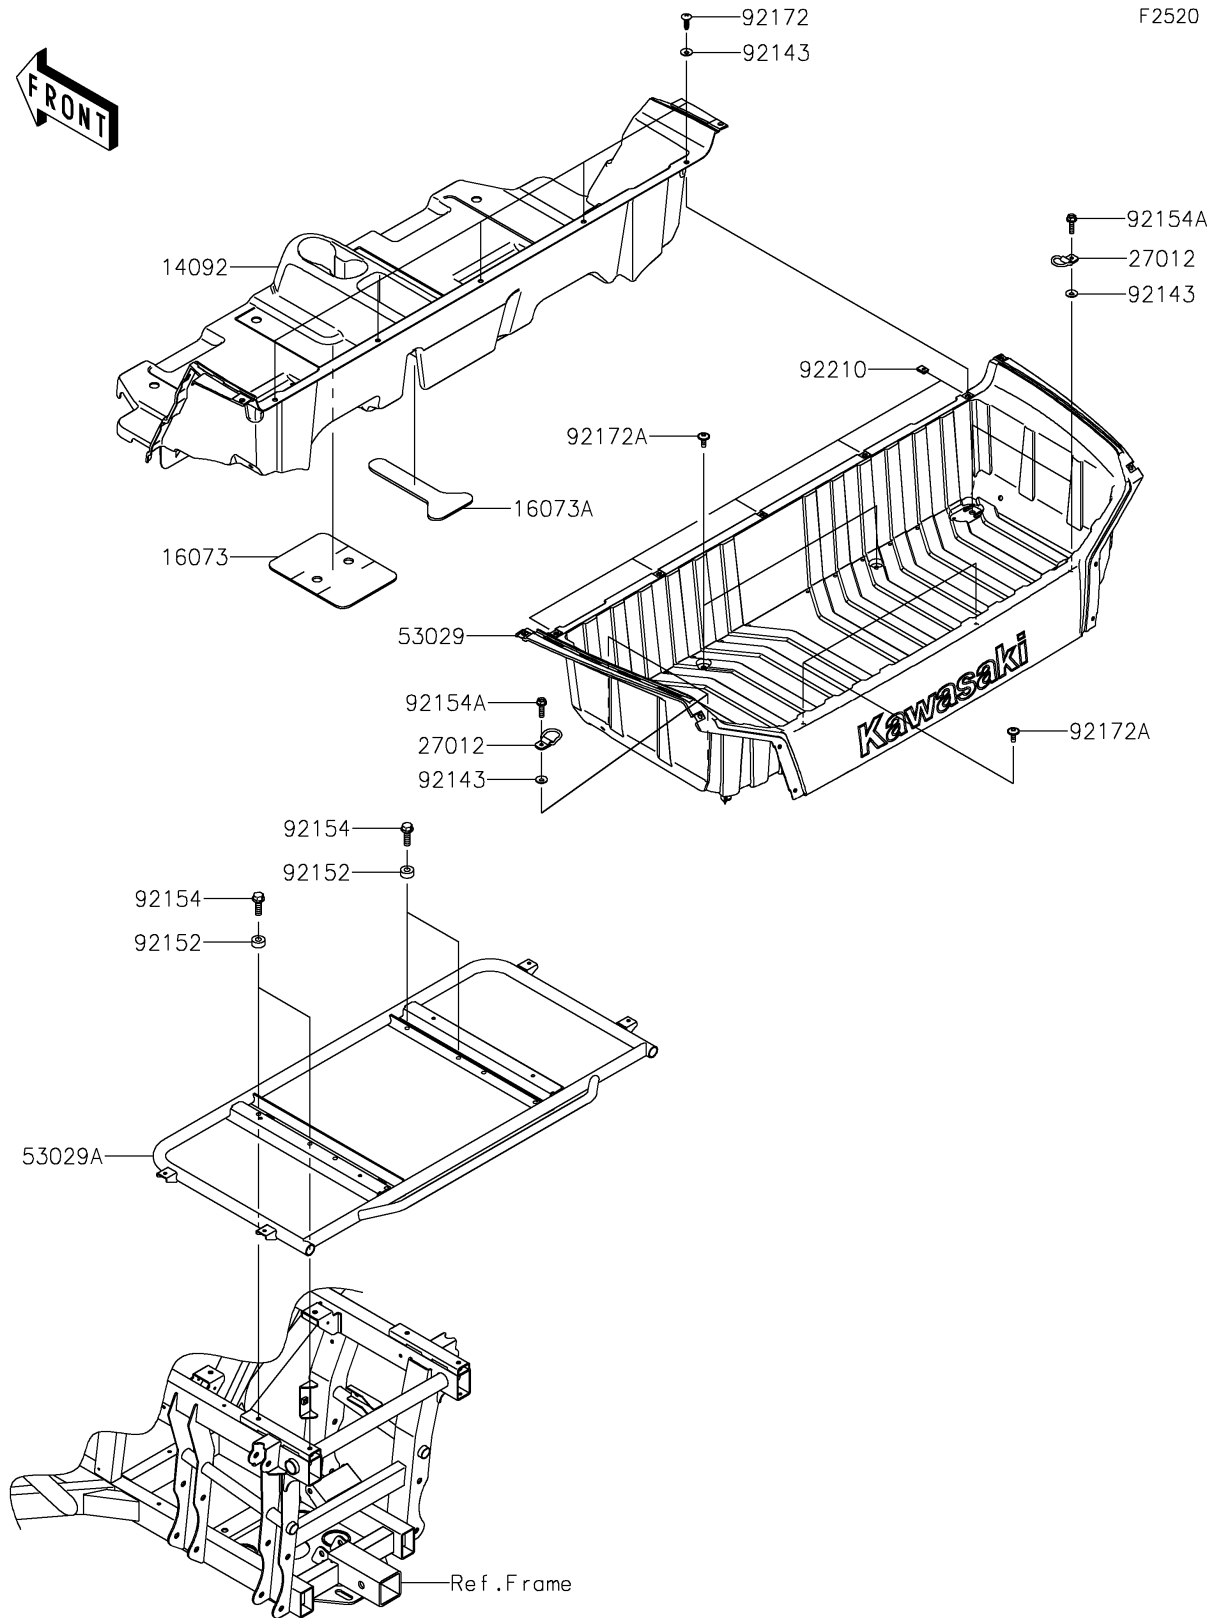

2023 TERYX4™ S SPECIAL EDITION PARTS DIAGRAM

Carrier(s)

2023 TERYX4™ S SPECIAL EDITION PARTS LIST

Carrier(s)

ITEM NAME	PART NUMBER	QUANTITY
COVER,RR CONSOLE (Ref # 14092)	14092-1057	1
INSULATOR,CENTER CONSOLE (Ref # 16073)	16073-0803	1
INSULATOR (Ref # 16073A)	16073-0842	1
HOOK (Ref # 27012)	27012-0783	4
CARRIER (Ref # 53029)	53029-0309	1
CARRIER (Ref # 53029A)	53029-0352	1
COLLAR (Ref # 92143)	92143-1087	9
COLLAR,8.2X18X8 (Ref # 92152)	92152-1553	4
BOLT,FLANGED,8X25 (Ref # 92154)	92154-1302	4
BOLT,FLANGED,6X22 (Ref # 92154A)	92154-1356	4
SCREW,TAPPING,6X20 (Ref # 92172)	92172-0488	5
SCREW,6X16 (Ref # 92172A)	92172-0711	4
NUT,LEAF SPRING,6MM (Ref # 92210)	92210-0624	5