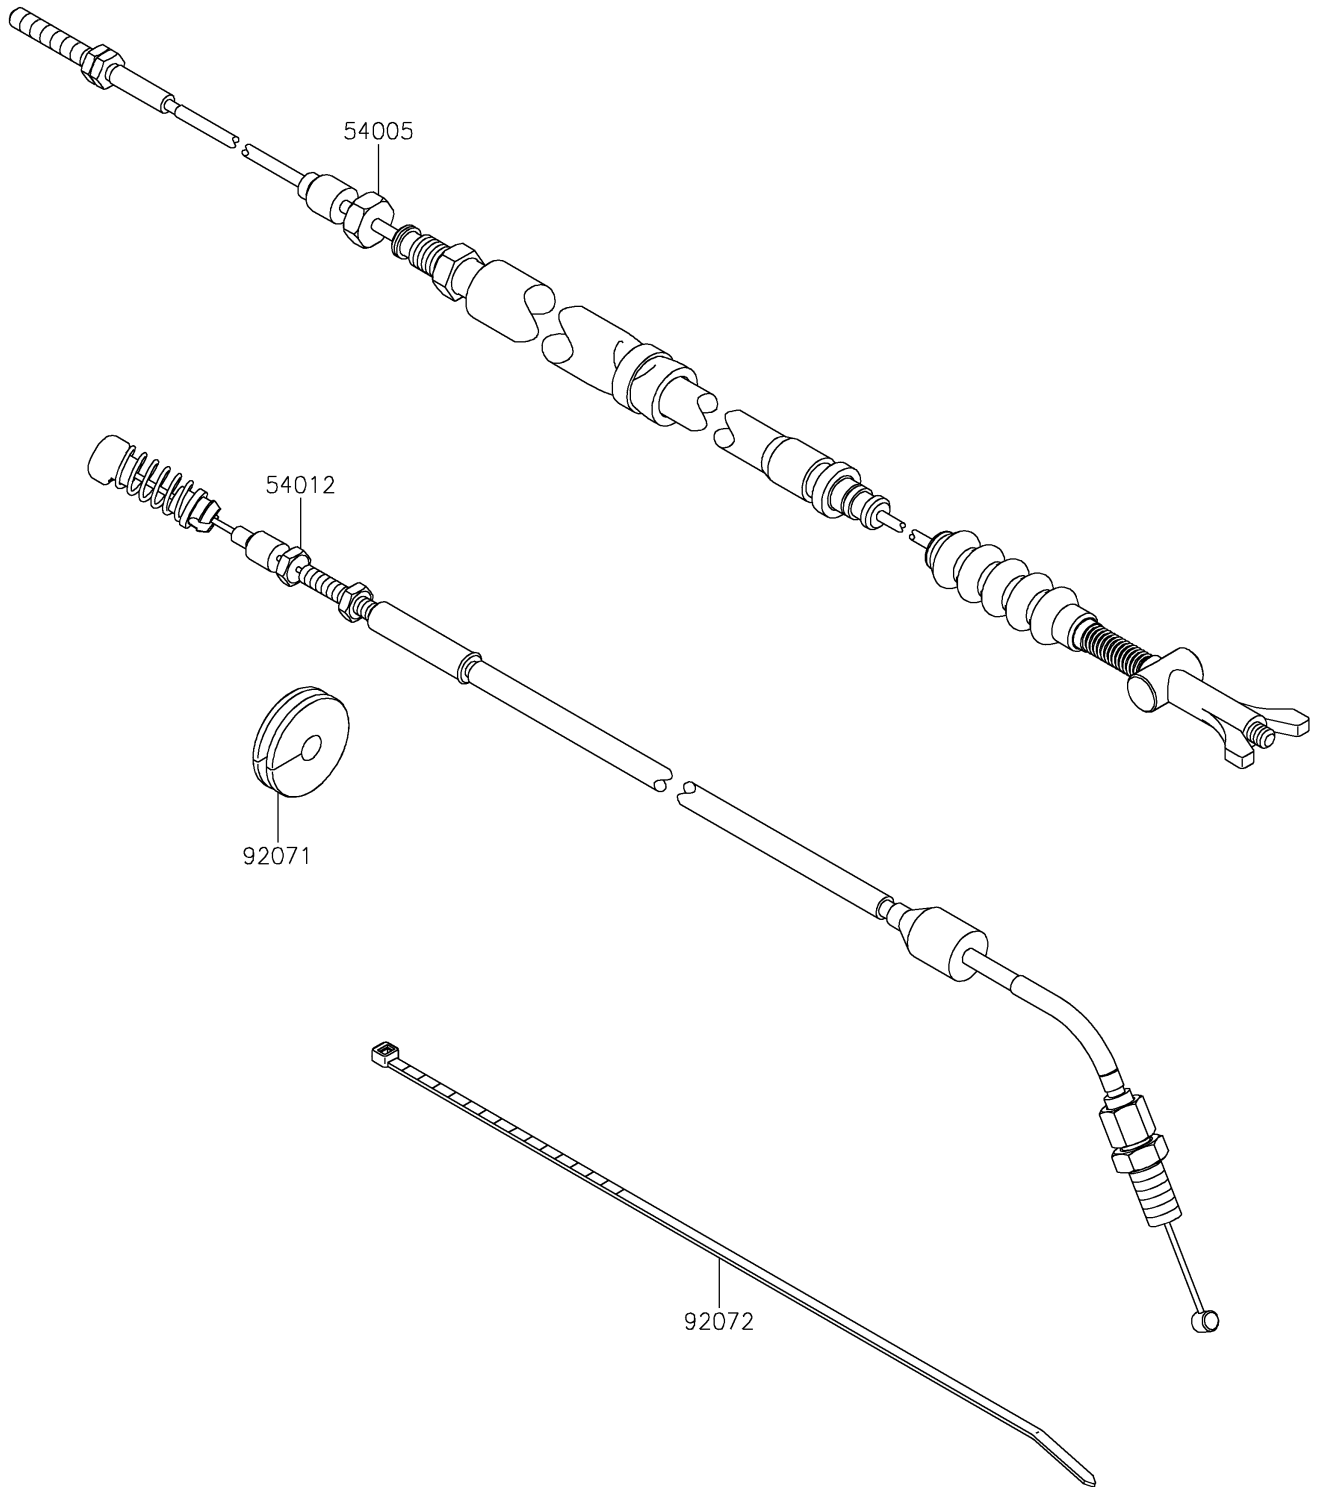

# 2023 TERYX4™ S SPECIAL EDITION PARTS DIAGRAM

Cables

F2540

## 2023 TERYX4™ S SPECIAL EDITION PARTS LIST

### Cables

ITEM NAME	PART NUMBER	QUANTITY
CABLE-BRAKE (Ref # 54005)	54005-0042	1
CABLE-THROTTLE (Ref # 54012)	54012-0700	1
GROMMET (Ref # 92071)	92071-1136	1
BAND,L=292.1 (Ref # 92072)	92072-3509	1