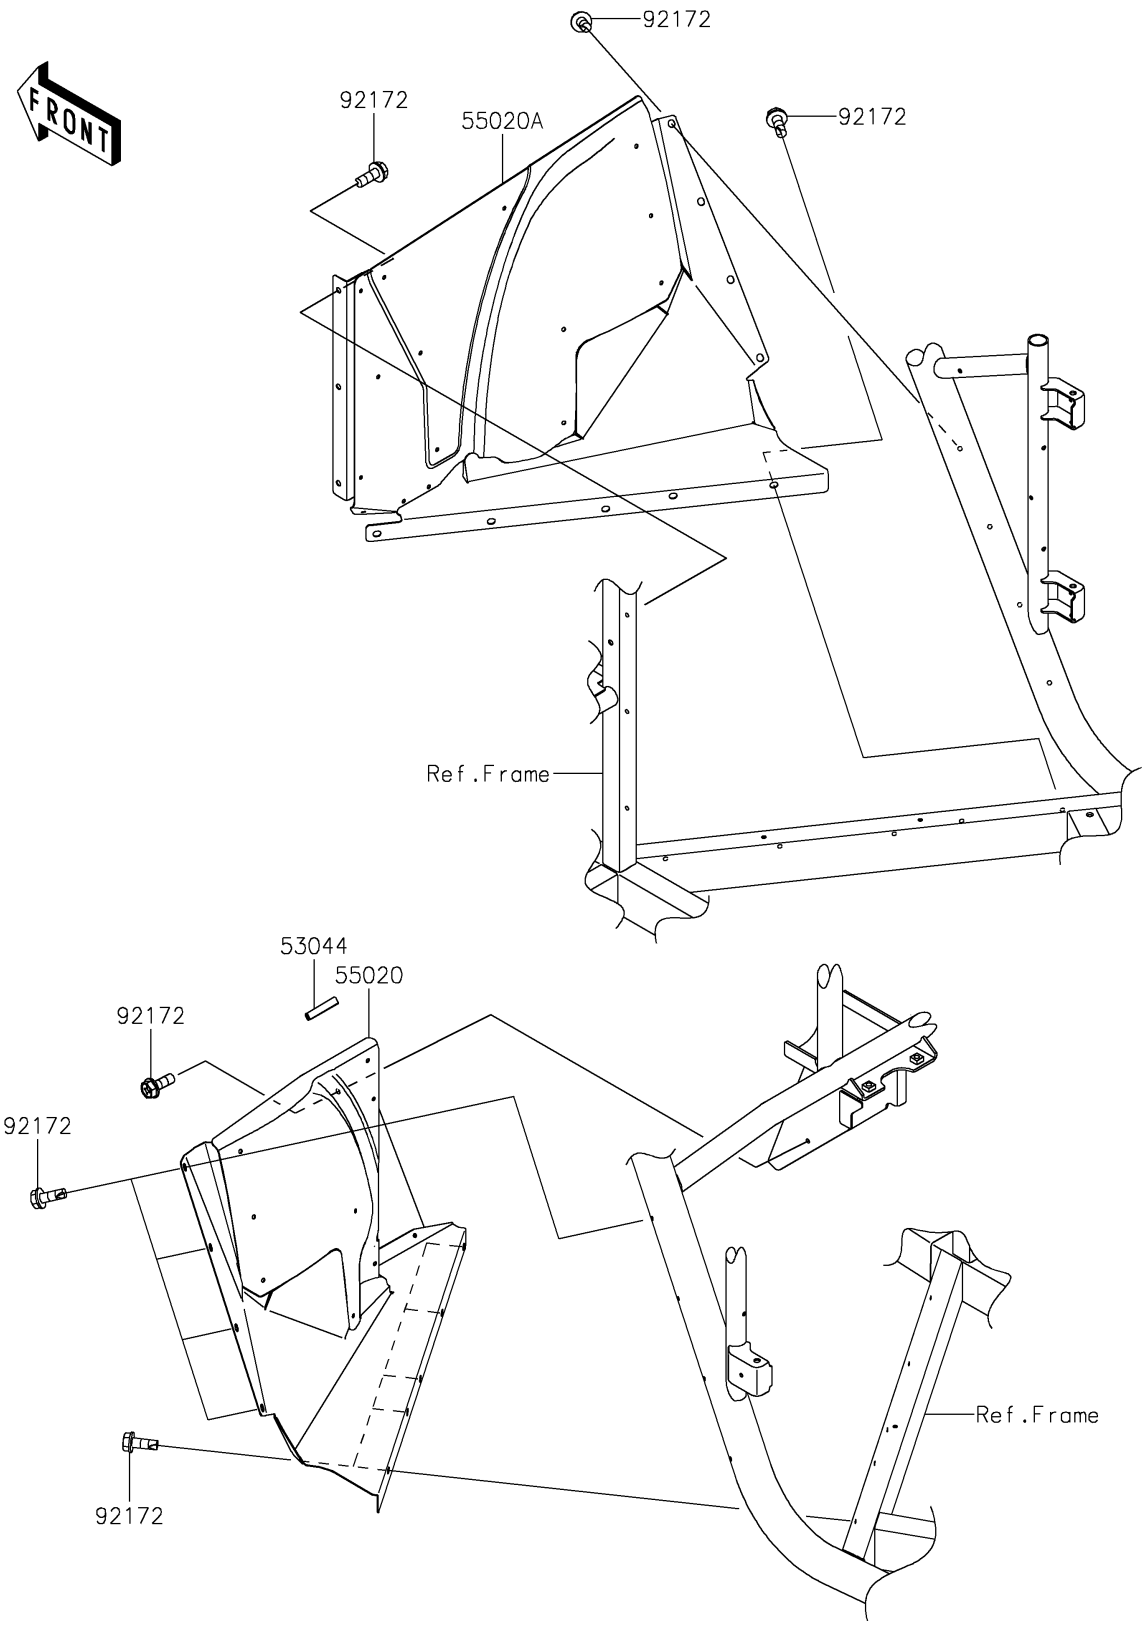

2023 TERYX4™ S SPECIAL EDITION PARTS DIAGRAM

Guard(s)

F2680

2023 TERYX4™ S SPECIAL EDITION PARTS LIST

Guard(s)

ITEM NAME	PART NUMBER	QUANTITY
TRIM,L=50 (Ref # 53044)	53044-0699	1
GUARD,1PIECE,LH (Ref # 55020)	55020-2167	1
GUARD,1PIECE,RH (Ref # 55020A)	55020-2168	1
SCREW,TAPPING,6X16 (Ref # 92172)	92172-1388	22