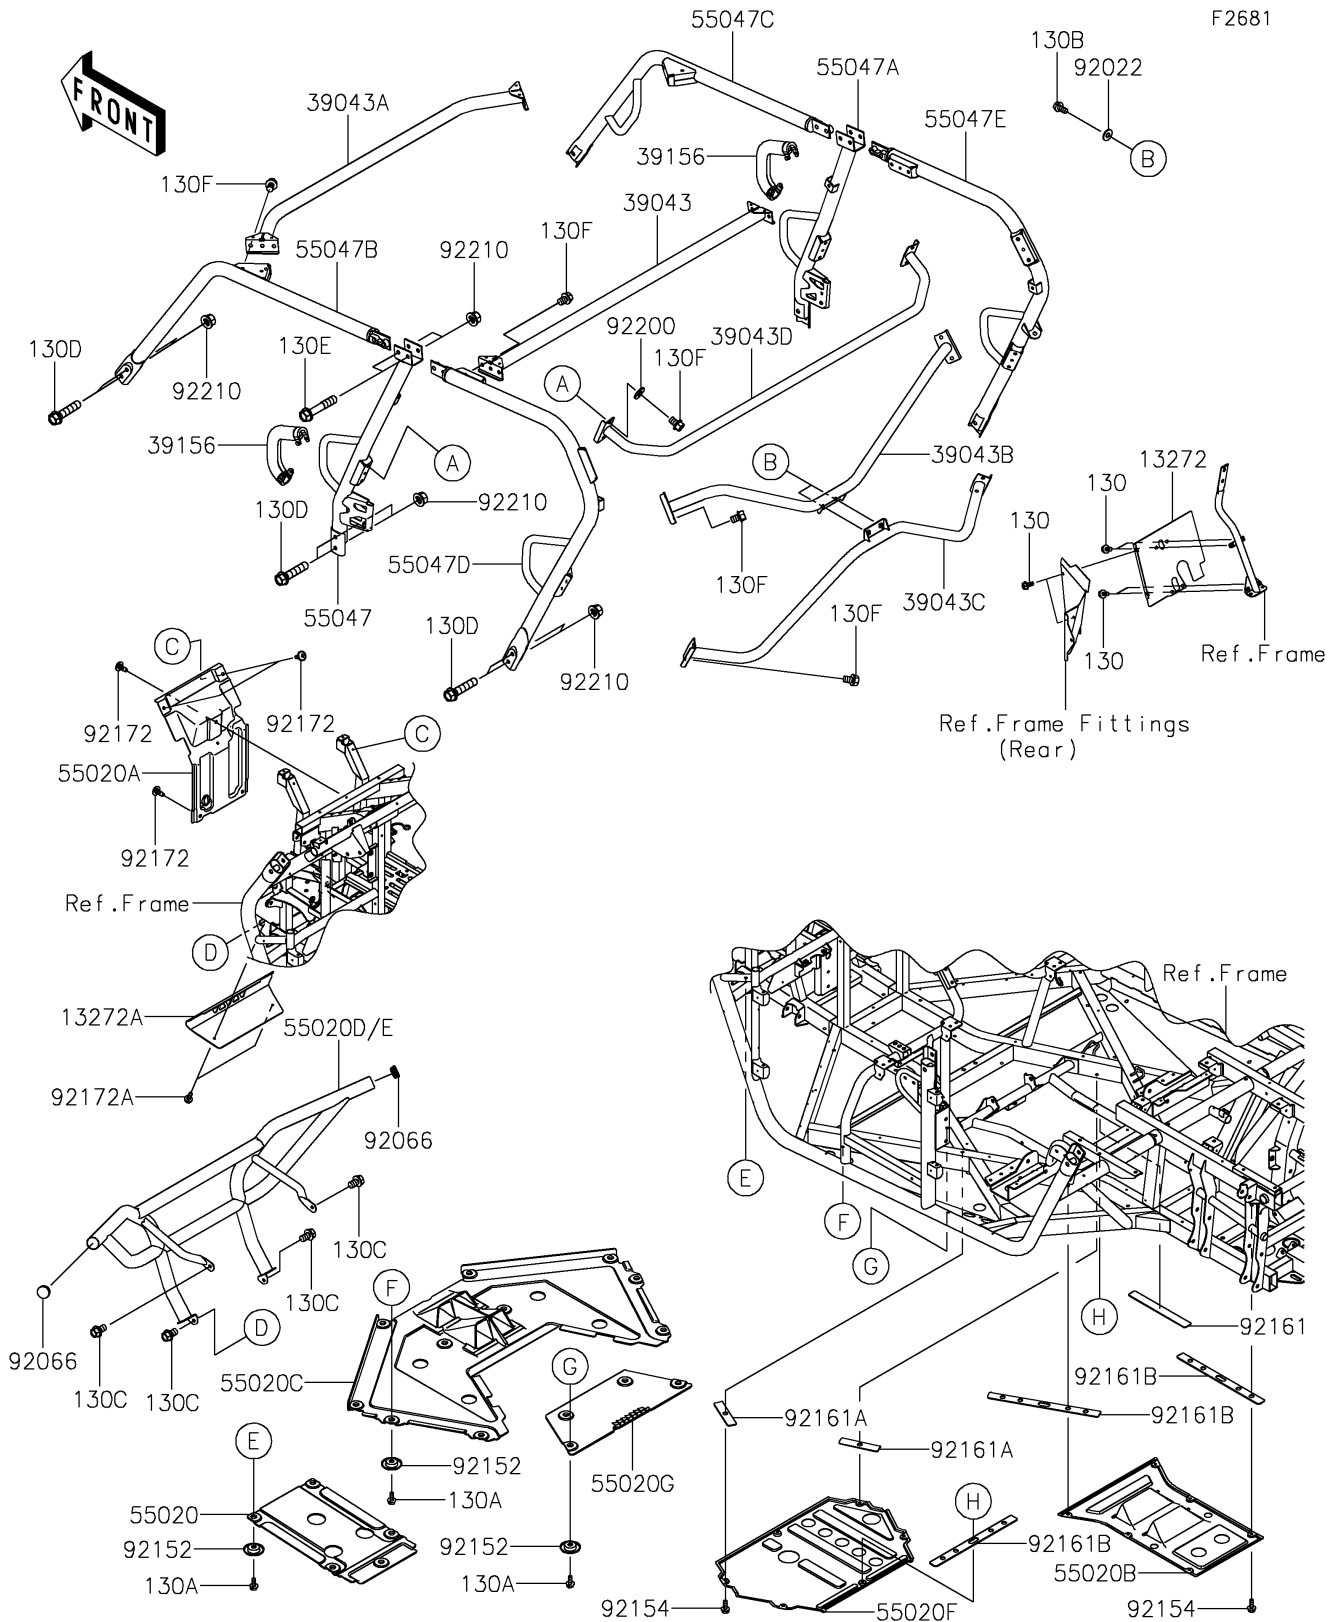

2023 TERYX4™ S SPECIAL EDITION PARTS DIAGRAM

Guards/Cab Frame

F2681

2023 TERYX4™ S SPECIAL EDITION PARTS LIST

Guards/Cab Frame

ITEM NAME	PART NUMBER	QUANTITY
PLATE (Ref # 13272)	13272-2064	1
PLATE,FRONT,T.BLACK (Ref # 13272A)	13272-2232-388	1
CROSSMEMBER-COMP,UPP,RR,T.BLK (Ref # 39043)	39043-0009-388	1
CROSSMEMBER-COMP,UPP,FR,T.BLK (Ref # 39043A)	39043-0010-388	1
CROSSMEMBER-COMP,UPP,T.BLACK (Ref # 39043B)	39043-0011-388	1
CROSSMEMBER-COMP,LWR,T.BLACK (Ref # 39043C)	39043-0012-388	1
CROSSMEMBER-COMP,CNT,LWR,T.BLK (Ref # 39043D)	39043-0325-388	1
PAD,SHOULDER (Ref # 39156)	39156-0939	2
GUARD,SKID,FR (Ref # 55020)	55020-0723	1
GUARD,FR FRAME (Ref # 55020A)	55020-0741	1
GUARD,SKID,RR (Ref # 55020B)	55020-0812	1
GUARD,SKID,FR MIDDLE (Ref # 55020C)	55020-0890	1
GUARD,FRONT,T.P.RED (Ref # 55020E)	55020-1859-66S	1
GUARD,SKID,CNT (Ref # 55020F)	55020-1884	1
GUARD (Ref # 55020G)	55020-1951	1
BAR-COMP,B-PILLAR,LH,T.BLACK (Ref # 55047)	55047-0357-388	1
BAR-COMP,B-PILLAR,RH,T.BLACK (Ref # 55047A)	55047-0358-388	1
BAR-COMP,A-PILLAR,LH,T.BLACK (Ref # 55047B)	55047-0368-388	1
BAR-COMP,A-PILLAR,RH,T.BLACK (Ref # 55047C)	55047-0369-388	1
BAR-COMP,C-PILLAR,LH,T.BLACK (Ref # 55047D)	55047-0370-388	1
BAR-COMP,C-PILLAR,RH,T.BLACK (Ref # 55047E)	55047-0371-388	1
WASHER,8.5X20X1.6,BLACK (Ref # 92022)	92022-1317	2
PLUG,42MM (Ref # 92066)	92066-0830	2
COLLAR (Ref # 92152)	92152-0784	19
BOLT,FLANGED,6X16 (Ref # 92154)	92154-0887	12
DAMPER,32X270X3 (Ref # 92161)	92161-1597	1
DAMPER,32X140X3 (Ref # 92161A)	92161-2428	2
DAMPER,32X390X3 (Ref # 92161B)	92161-2429	5
SCREW,6X16 (Ref # 92172)	92172-0826	4