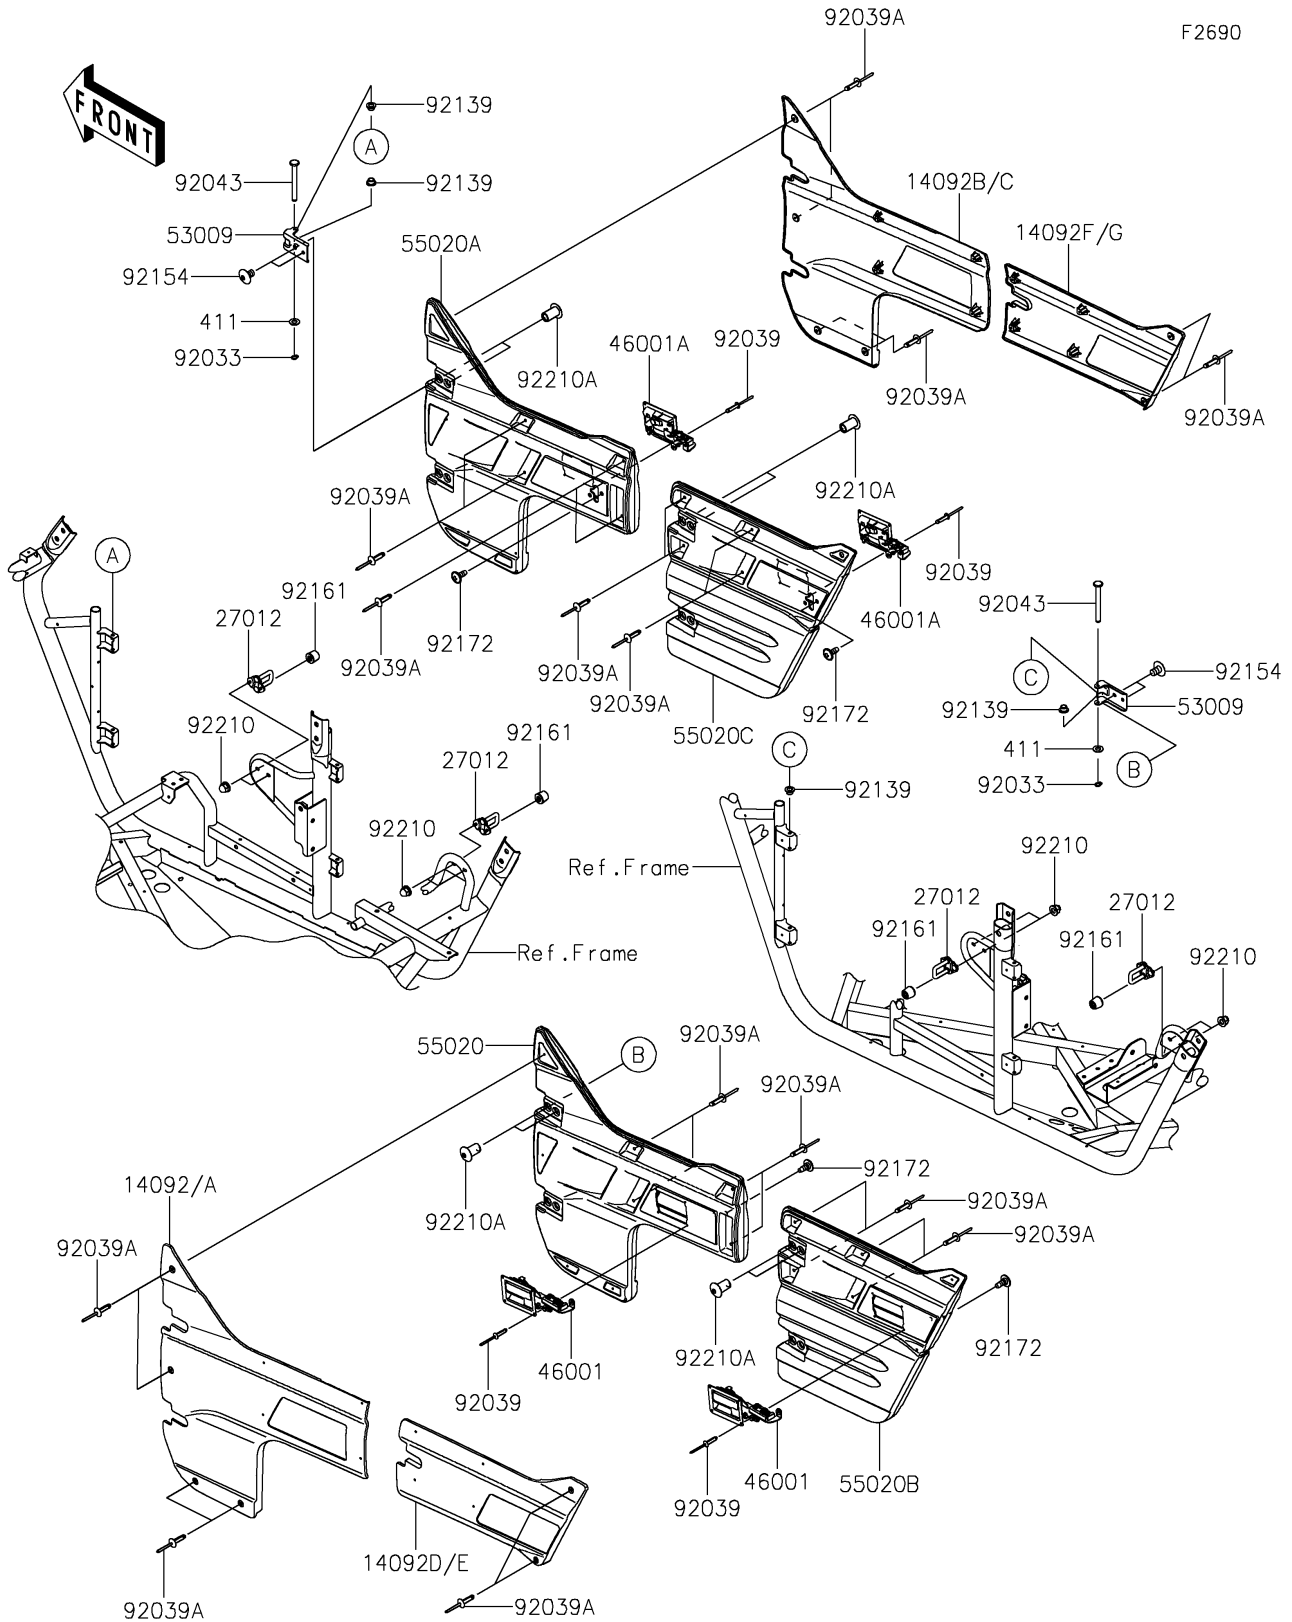

# 2023 TERYX4™ S SPECIAL EDITION PARTS DIAGRAM

Door

## 2023 TERYX4™ S SPECIAL EDITION PARTS LIST

### Door

ITEM NAME	PART NUMBER	QUANTITY
COVER,SIDE GUARD,FR,LH,M.O.BLK (Ref # 14092)	14092-0748-66E	1
COVER,SIDE GUARD,FR,RH,M.O.BLK (Ref # 14092B)	14092-0749-66E	1
COVER,SIDE GUARD,RR,LH,M.O.BLK (Ref # 14092D)	14092-0751-66E	1
COVER,SIDE GUARD,RR,RH,M.O.BLK (Ref # 14092F)	14092-0752-66E	1
HOOK (Ref # 27012)	27012-0705	4
HANDLE-ASSY,SIDE GUARD,LH (Ref # 46001)	46001-0556	2
HANDLE-ASSY,SIDE GUARD,RH (Ref # 46001A)	46001-0557	2
HINGE (Ref # 53009)	53009-0303	8
GUARD,SIDE,FR,LH (Ref # 55020)	55020-0737	1
GUARD,SIDE,FR,RH (Ref # 55020A)	55020-0738	1
GUARD,SIDE,RR,LH (Ref # 55020B)	55020-0739	1
GUARD,SIDE,RR,RH (Ref # 55020C)	55020-0740	1
RING-SNAP (Ref # 92033)	92033-0719	8
RIVET,4.0X17.5 (Ref # 92039)	92039-0703	16
RIVET,5X23.3 (Ref # 92039A)	92039-0769	28
PIN,6X56 (Ref # 92043)	92043-0743	8
BUSHING,6X8X6 (Ref # 92139)	92139-0709	16
BOLT,TORX,8X13 (Ref # 92154)	92154-1911	16
DAMPER,9X28X24.3 (Ref # 92161)	92161-1456	4
SCREW,6X16 (Ref # 92172)	92172-0711	8
NUT,CAP,6MM (Ref # 92210)	92210-0003	8
NUT,TORX,8MM (Ref # 92210A)	92210-1442	16
WASHER-PLAIN,6MM (Ref # 411)	411AB0600	8