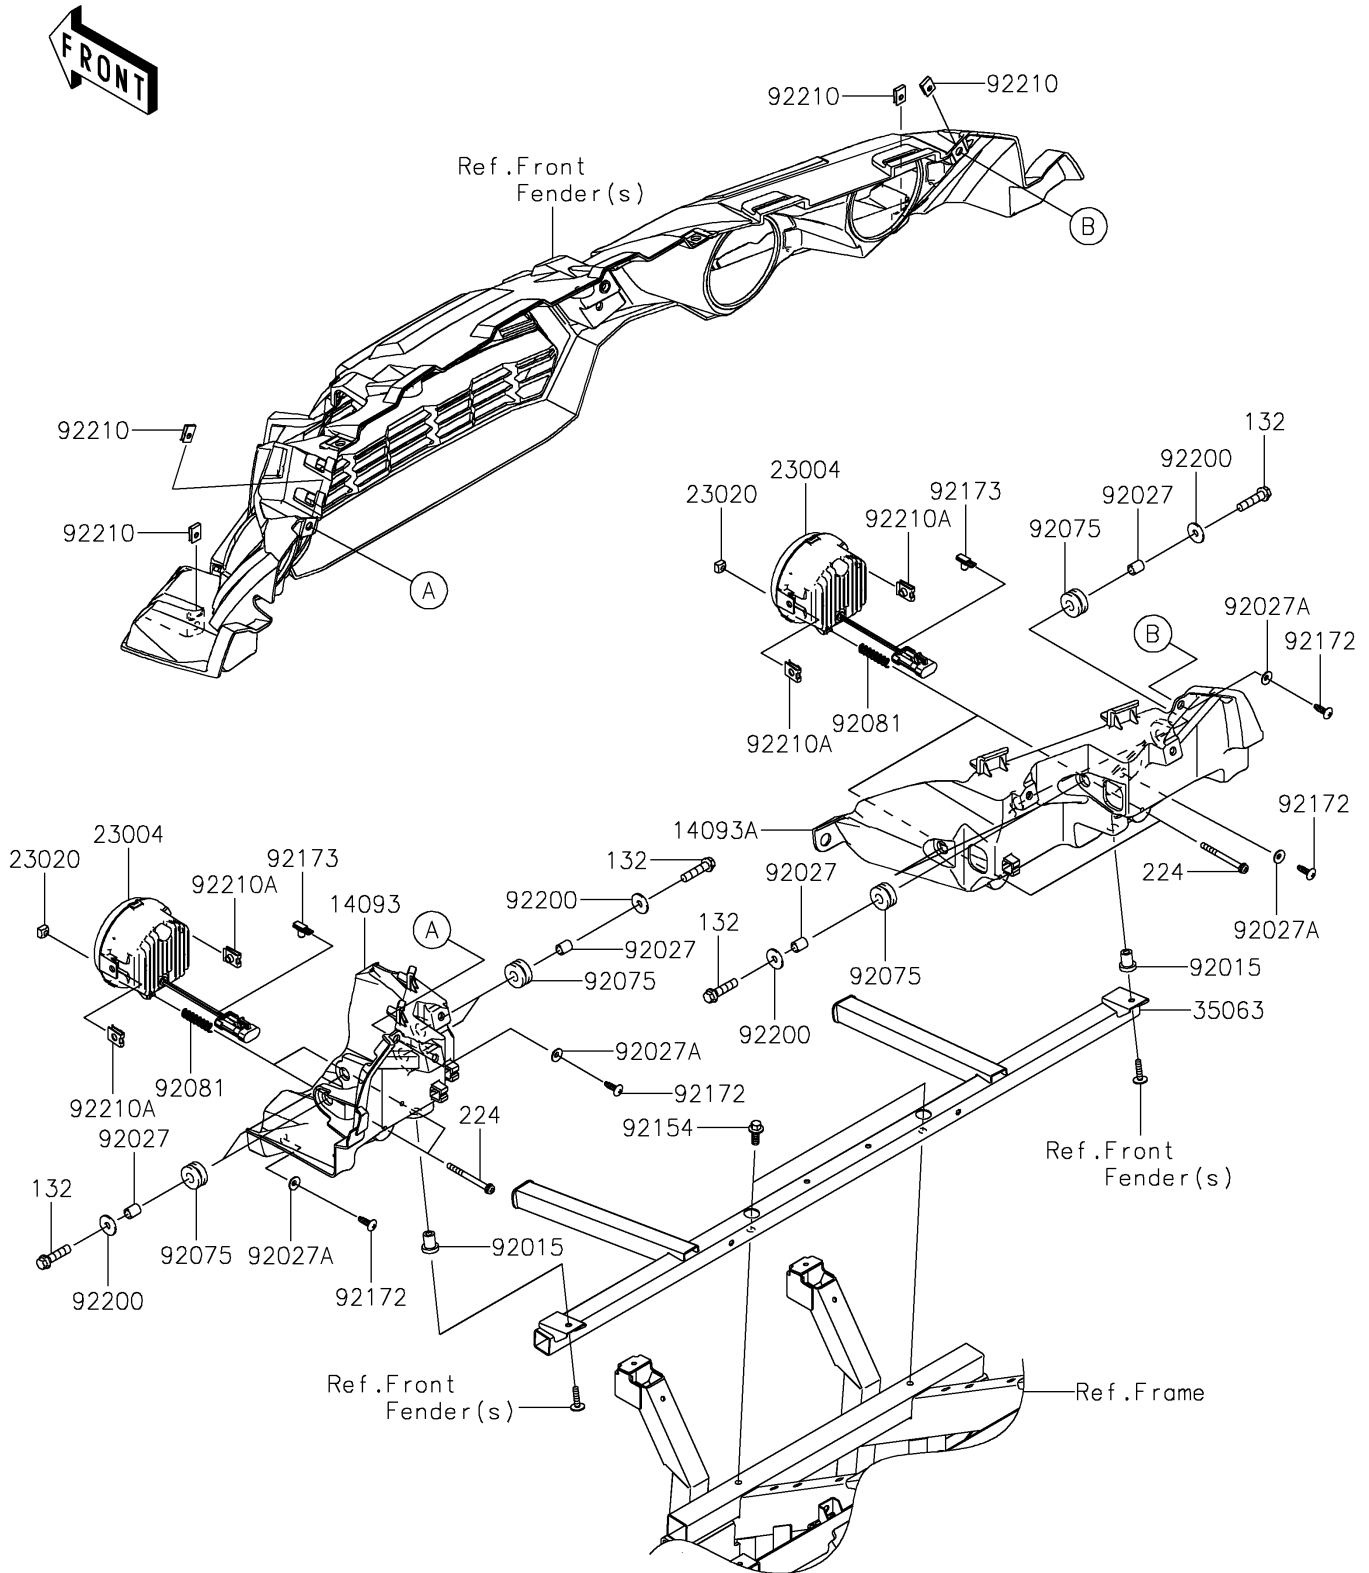

2023 TERYX4™ S SPECIAL EDITION PARTS DIAGRAM

Headlight(s)

F2710

2023 TERYX4™ S SPECIAL EDITION PARTS LIST

Headlight(s)

ITEM NAME	PART NUMBER	QUANTITY
COVER,HEADLIGHT,LH (Ref # 14093)	14093-0207	1
COVER,HEADLIGHT,RH (Ref # 14093A)	14093-0208	1
LAMP-HEAD (Ref # 23004)	23004-0370	4
NUT,4MM,FOCUS ADJUST (Ref # 23020)	23020-018	4
STAY,HEADLAMP (Ref # 35063)	35063-1405	1
NUT,RUBBER,6MM (Ref # 92015)	92015-1692	2
COLLAR,6.8X10X12 (Ref # 92027)	92027-162	8
COLLAR (Ref # 92027A)	92027-4020	4
DAMPER,10X24X12 (Ref # 92075)	92075-1690	8
SPRING,FOCUS ADJUST (Ref # 92081)	92081-1896	4
BOLT,FLANGED,8X20 (Ref # 92154)	92154-1226	2
SCREW,TAPPING,6X20 (Ref # 92172)	92172-0883	4
CLAMP (Ref # 92173)	92173-1491	4
WASHER,6.5X20X1.6 (Ref # 92200)	92200-0283	8
NUT,LEAF SPRING,6MM (Ref # 92210)	92210-0624	4
NUT (Ref # 92210A)	92210-1125	8
BOLT-FLANGED-SMALL,6X25 (Ref # 132)	132BA0625	8
SCREW-PAN-WP-CROS,4X45 (Ref # 224)	224AA0445	4