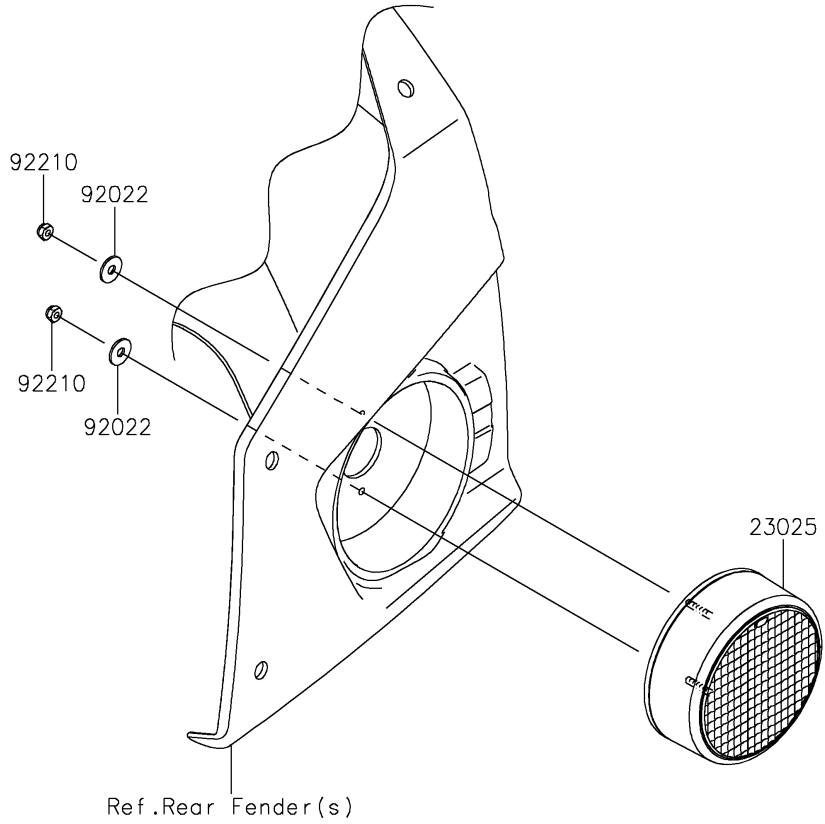

2023 TERYX4™ S SPECIAL EDITION PARTS DIAGRAM

Taillight(s)

F2720

2023 TERYX4™ S SPECIAL EDITION PARTS LIST

Taillight(s)

ITEM NAME	PART NUMBER	QUANTITY
LAMP-TAIL (Ref # 23025)	23025-0364	2
WASHER,4.3X12.5X1 (Ref # 92022)	92022-1949	4
NUT (Ref # 92210)	92210-0722	4