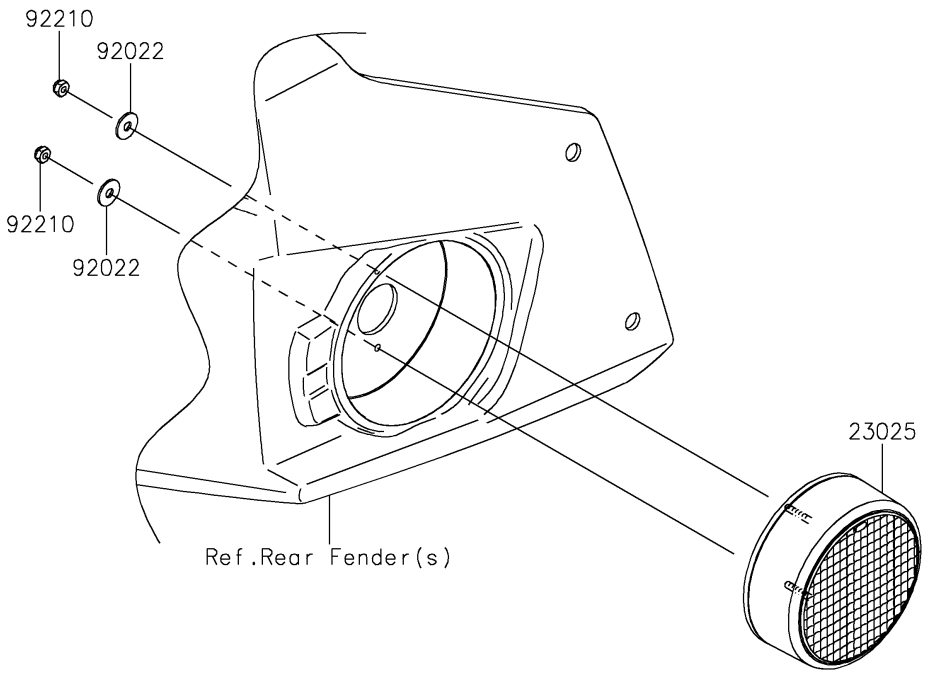

2023 TERYX4™ S SPECIAL EDITION PARTS DIAGRAM

Taillight(s)

F2720

2023 TERYX4™ S SPECIAL EDITION PARTS LIST

Taillight(s)

ITEM NAME	PART NUMBER	QUANTITY
LAMP-TAIL (Ref # 23025)	23025-0364	2
WASHER,4.3X12.5X1 (Ref # 92022)	92022-1949	4
NUT (Ref # 92210)	92210-0722	4