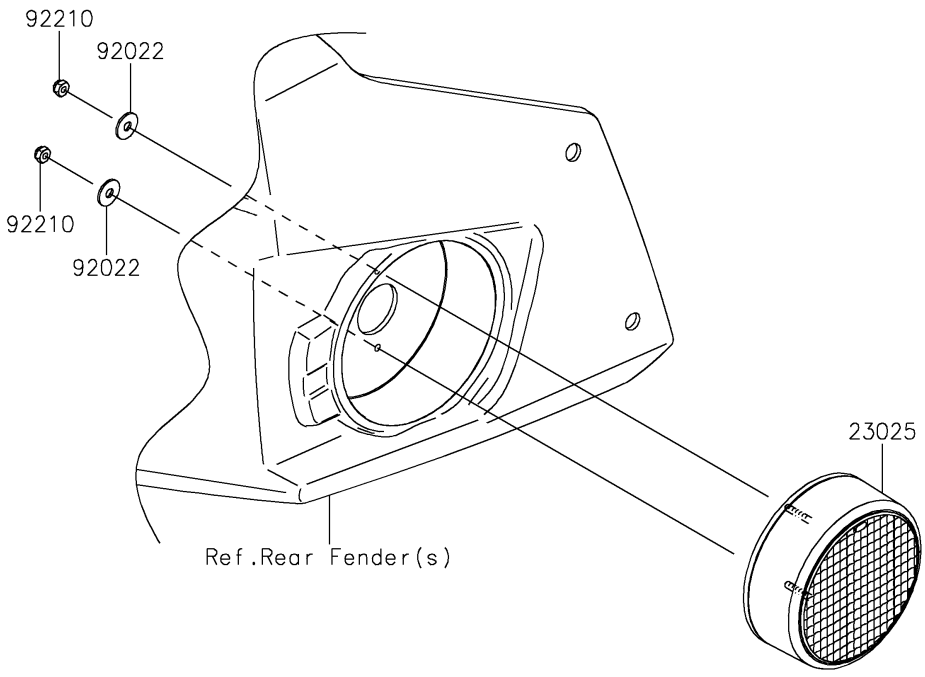

# 2024 TERYX4™ S SE PARTS DIAGRAM

Taillight(s)

F2720

## 2024 TERYX4™ S SE PARTS LIST

Taillight(s)

ITEM NAME	PART NUMBER	QUANTITY
LAMP-TAIL (Ref # 23025)	23025-0364	2
WASHER,4.3X12.5X1 (Ref # 92022)	92022-1949	4
NUT (Ref # 92210)	92210-0722	4