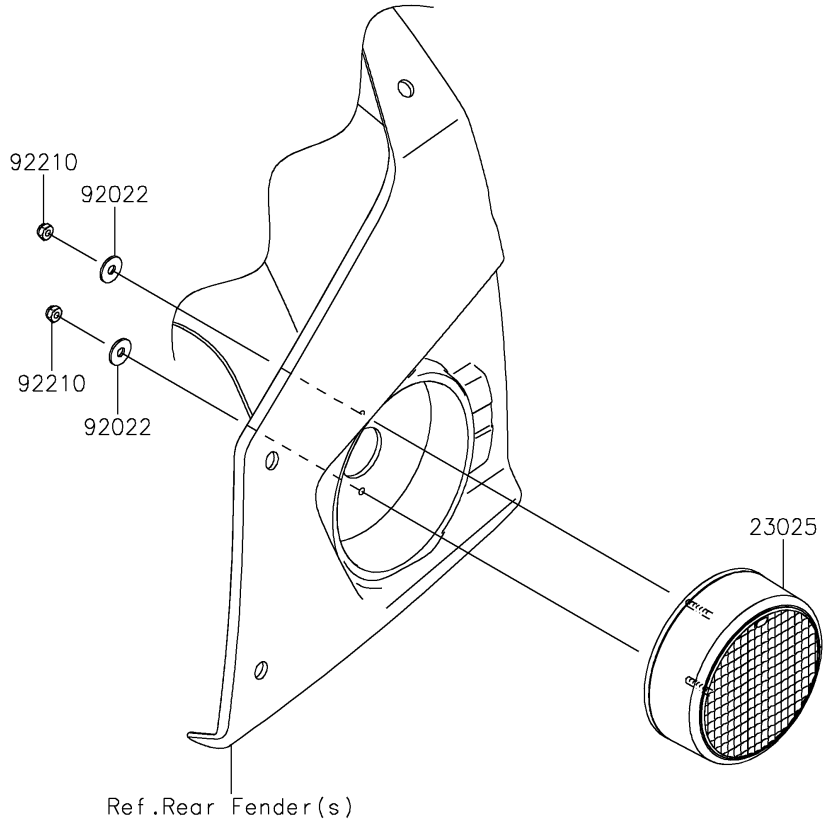

# 2024 TERYX4™ S SE PARTS DIAGRAM

Taillight(s)

F2720

## 2024 TERYX4™ S SE PARTS LIST

Taillight(s)

ITEM NAME	PART NUMBER	QUANTITY
LAMP-TAIL (Ref # 23025)	23025-0364	2
WASHER,4.3X12.5X1 (Ref # 92022)	92022-1949	4
NUT (Ref # 92210)	92210-0722	4