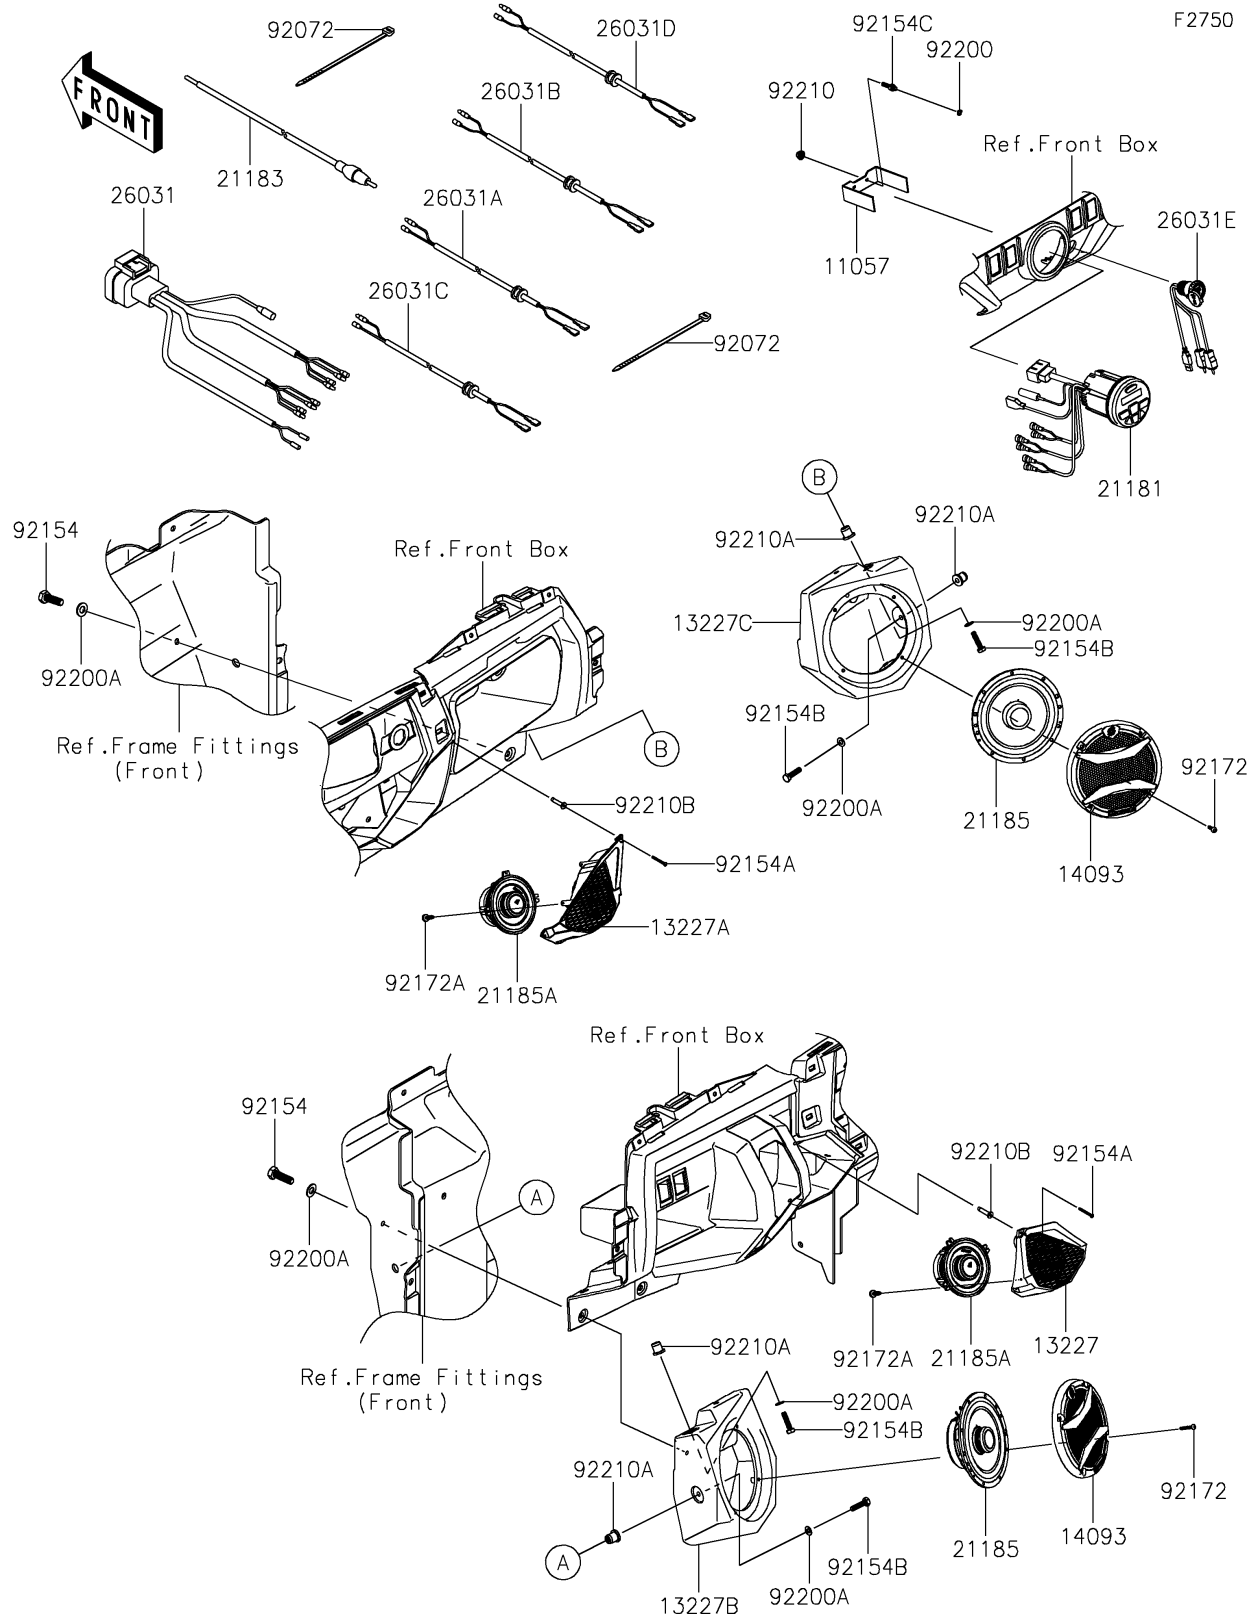

## 2023 TERYX4™ S SPECIAL EDITION PARTS LIST

Other(Audio System)

ITEM NAME	PART NUMBER	QUANTITY
BRACKET,AMPLIFIER (Ref # 11057)	11057-2282	1
HOUSING,DASH POD,LH (Ref # 13227)	13227-0708	1
HOUSING,DASH POD,RH (Ref # 13227A)	13227-0709	1
HOUSING,LOWER POD,LH (Ref # 13227B)	13227-0710	1
HOUSING,LOWER POD,RH (Ref # 13227C)	13227-0711	1
COVER,SPEAKER GRILL (Ref # 14093)	14093-1058	2
AMPLIFIER,AUDIO (Ref # 21181)	21181-0016	1
ANTENNA,AM/FM RADIO (Ref # 21183)	21183-0016	1
SPEAKER (Ref # 21185)	21185-0015	2
SPEAKER (Ref # 21185A)	21185-0019	2
HARNESS,RADIO (Ref # 26031)	26031-3742	1
HARNESS,LOWER POD SPEAKER,RH (Ref # 26031A)	26031-3743	1
HARNESS,DASH POD SPEAKER,LH (Ref # 26031B)	26031-3755	1
HARNESS,LOWER POD SPEAKER,LH (Ref # 26031C)	26031-3756	1
HARNESS,DASH POD SPEAKER,RH (Ref # 26031D)	26031-3757	1
HARNESS,USB OUTLET (Ref # 26031E)	26031-3836	1
BAND,L=292.1 (Ref # 92072)	92072-3509	2
BOLT,HEX HEAD,5/16-18X25.4MM (Ref # 92154)	92154-4330	2
BOLT,HEX HOLE,6-32X31.75MM (Ref # 92154A)	92154-4335	8
BOLT,HEX HEAD,5/16-18X31.75MM (Ref # 92154B)	92154-4360	4
BOLT,THREADED (Ref # 92154C)	92154-7100	2
SCREW,TORX,ST4.8X25 (Ref # 92172)	92172-1389	8
SCREW,TORX,ST4.2X13 (Ref # 92172A)	92172-1431	6
WASHER,SPRING,4.4X6.4X2.10 (Ref # 92200)	92200-2257	2
WASHER,8X15.9X1.2 (Ref # 92200A)	92200-2491	6
NUT,FLANGED,4MM (Ref # 92210)	92210-1704	2
NUT,WELL,5/16-18 (Ref # 92210A)	92210-1876	4
NUT,WELL,6-32 (Ref # 92210B)	92210-1881	8