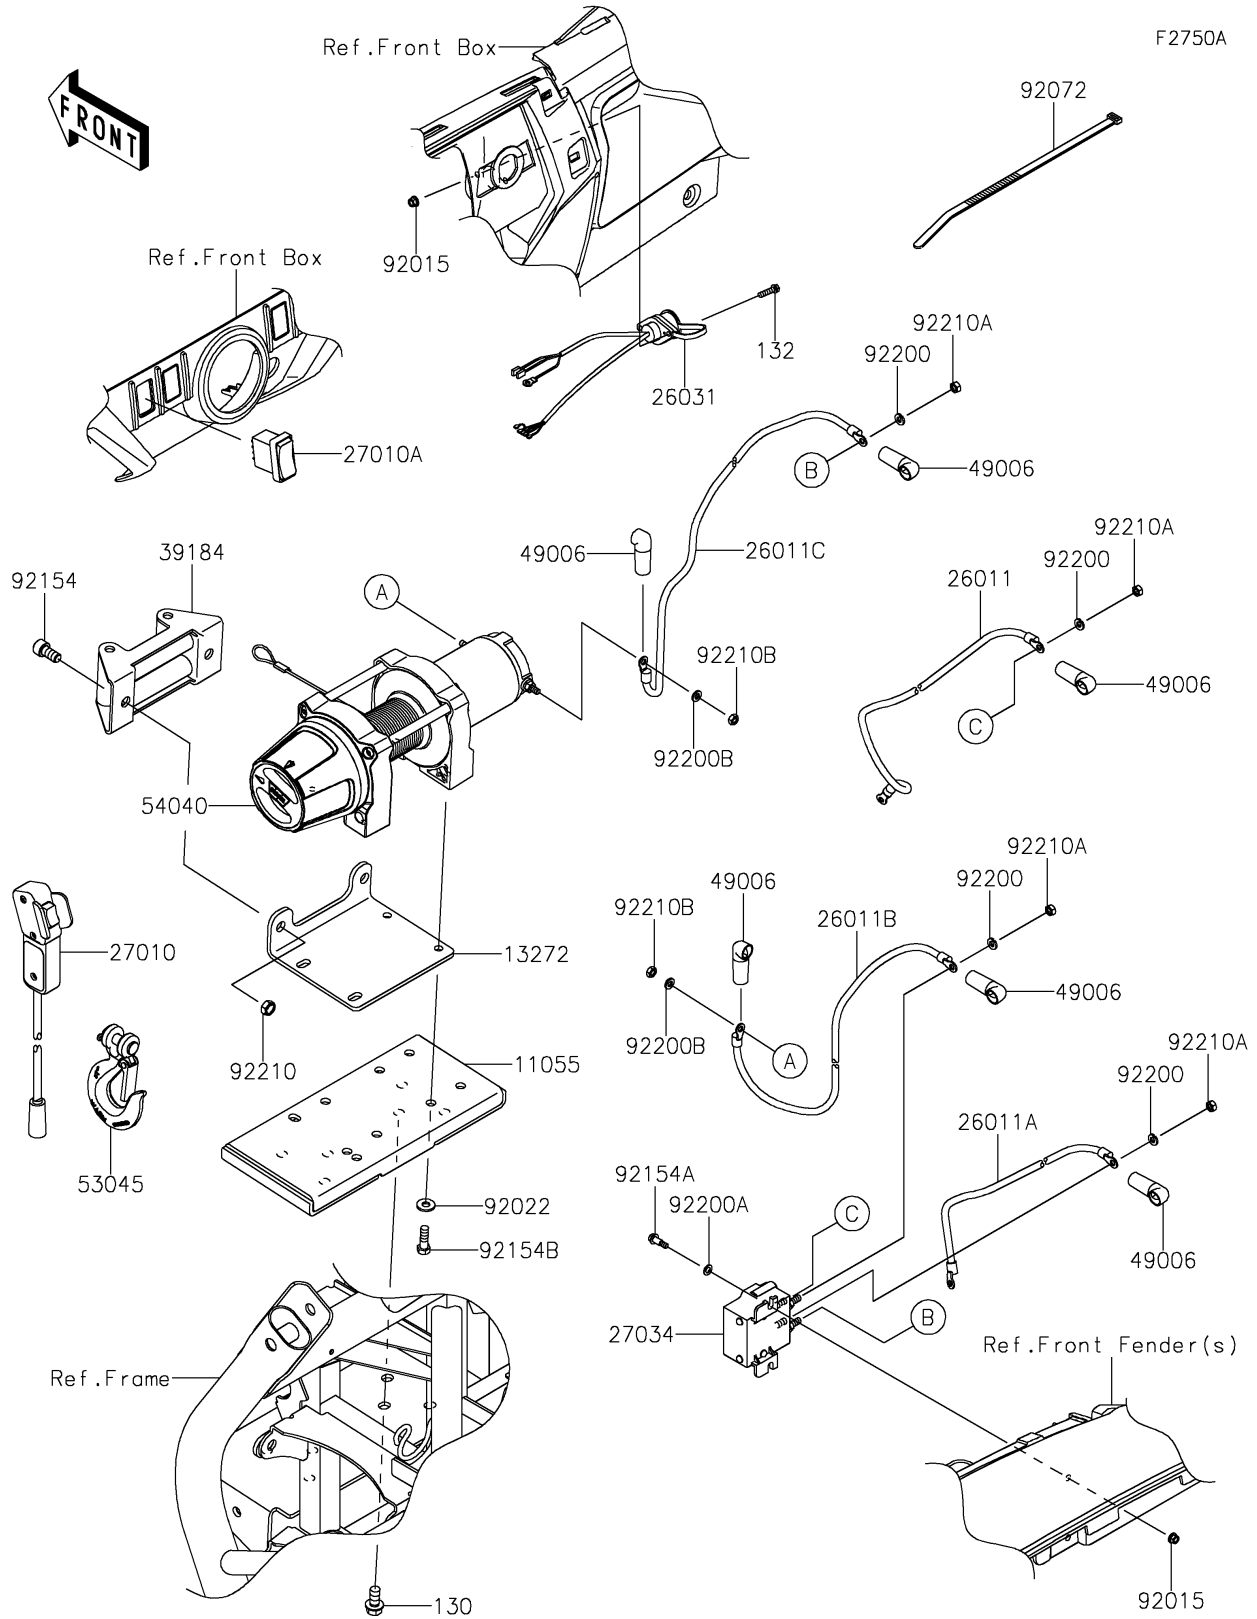

2023 Teryx4 S Special Edition PARTS DIAGRAM

Other(Winch)

2023 Teryx4 S Special Edition PARTS LIST

Other(Winch)

ITEM NAME	PART NUMBER	QUANTITY
BRACKET,WINCH BASE (Ref # 11055)	11055-0927	1
PLATE,FAIRLEAD MOUNTING (Ref # 13272)	13272-3839	1
WIRE-LEAD,RED (Ref # 26011)	26011-1951	1
WIRE-LEAD,BLACK (Ref # 26011A)	26011-1952	1
WIRE-LEAD,YELLOW (Ref # 26011B)	26011-1953	1
WIRE-LEAD,BLUE (Ref # 26011C)	26011-1954	1
HARNESS,SWITCH (Ref # 26031)	26031-3914	1
SWITCH,REMOTE (Ref # 27010)	27010-0820	1
SWITCH,CARLING (Ref # 27010A)	27010-0821	1
RELAY (Ref # 27034)	27034-0008	1
BRACKET-ASSY,FAIRLEAD (Ref # 39184)	39184-0746	1
BOOT (Ref # 49006)	49006-0601	6
HOOK-ASSY (Ref # 53045)	53045-0028	1
WINCH,VRX35 (Ref # 54040)	54040-0011	1
NUT,LOCK,FLANGED,5MM (Ref # 92015)	92015-1752	4
WASHER,8.2X19X2 (Ref # 92022)	92022-1533	4
BAND,L=292.1 (Ref # 92072)	92072-3509	5
BOLT,SOCKET,10X20 (Ref # 92154)	92154-1877	2
BOLT,SHOULDER,5X18 (Ref # 92154A)	92154-2562	2
BOLT,8X25 (Ref # 92154B)	92154-7053	4
WASHER,6 LOCK (Ref # 92200)	92200-1776	4
WASHER (Ref # 92200A)	92200-1920	2
WASHER,6.4X12X1.8 (Ref # 92200B)	92200-2358	2
NUT,LOCK,M10 (Ref # 92210)	92210-1432	2
NUT,M6X1.00 (Ref # 92210A)	92210-1434	4
NUT,6MM (Ref # 92210B)	92210-1792	2
BOLT-FLANGED,10X20 (Ref # 130)	130BB1020	6
BOLT-FLANGED-SMALL,5X20 (Ref # 132)	132BA0520	2