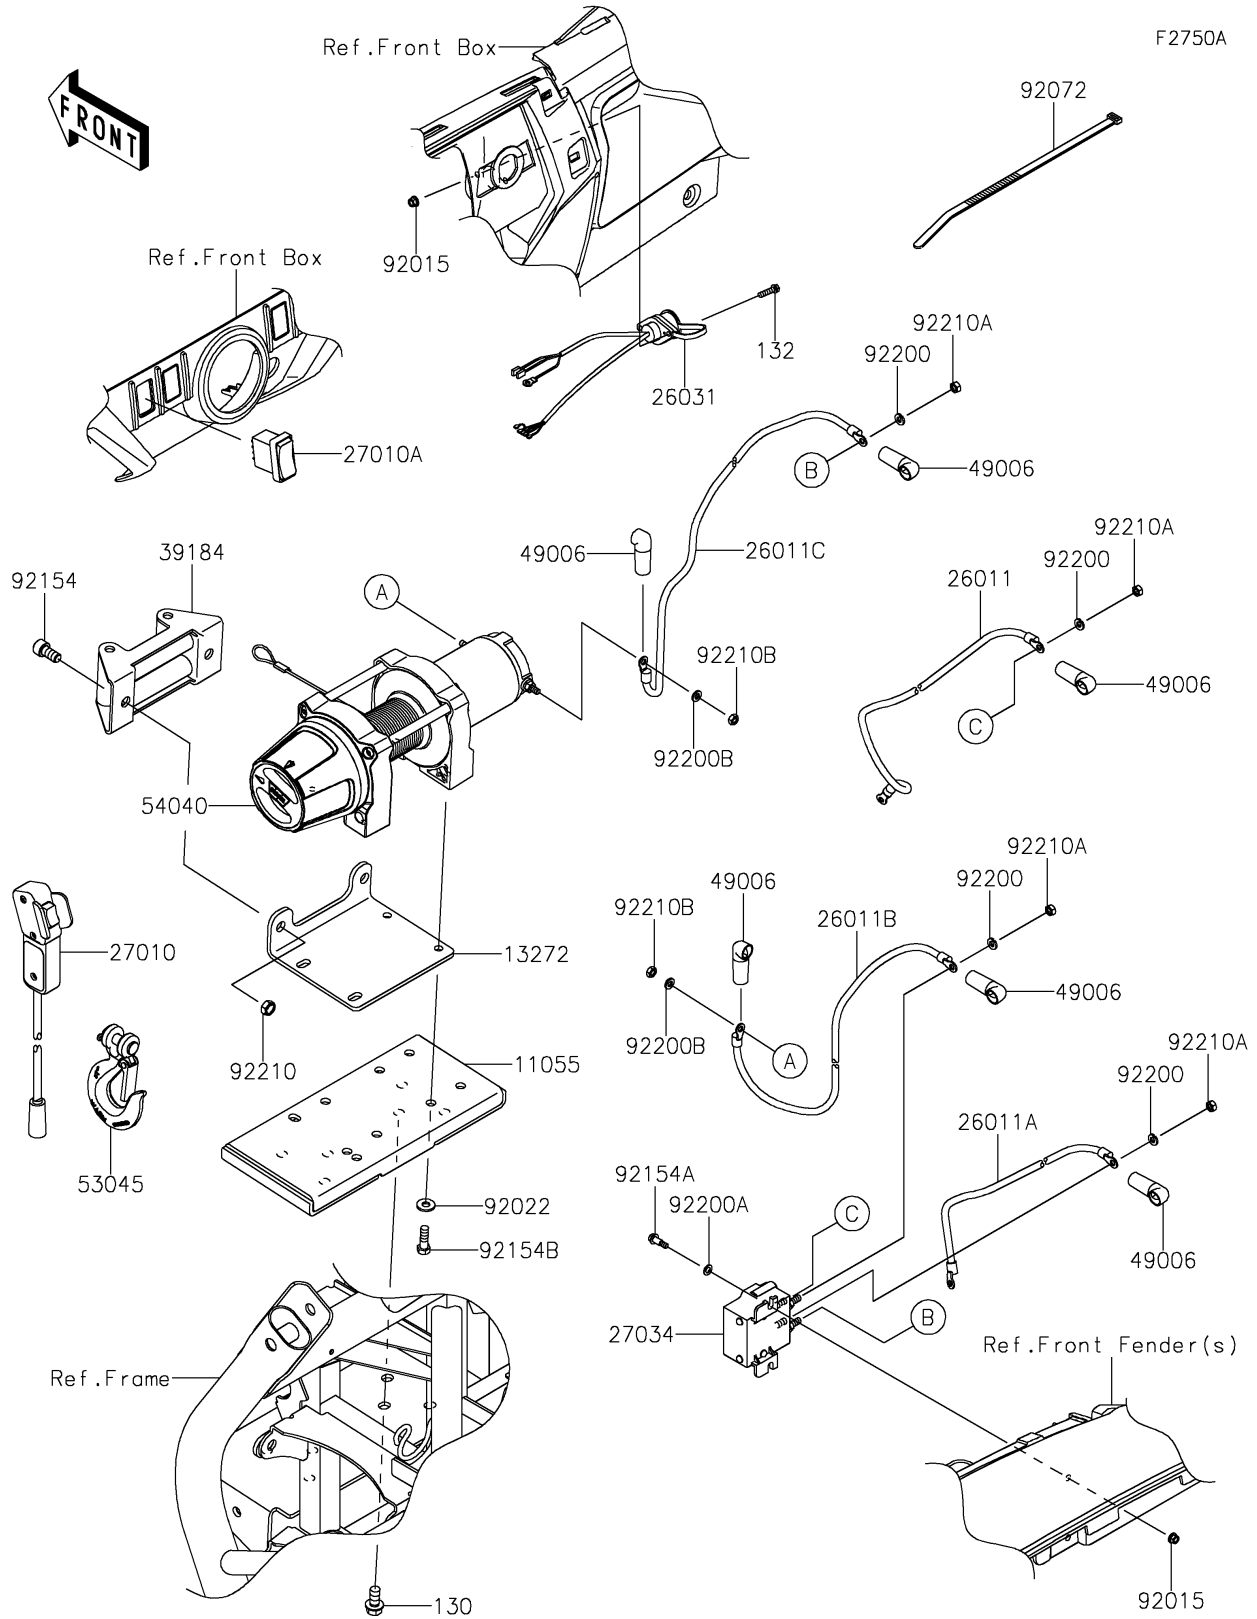

# 2023 TERYX4™ S SPECIAL EDITION PARTS DIAGRAM

Other(Winch)

## 2023 TERYX4™ S SPECIAL EDITION PARTS LIST

Other(Winch)

ITEM NAME	PART NUMBER	QUANTITY
BRACKET,WINCH BASE (Ref # 11055)	11055-0927	1
PLATE,FAIRLEAD MOUNTING (Ref # 13272)	13272-3839	1
WIRE-LEAD,RED (Ref # 26011)	26011-1951	1
WIRE-LEAD,BLACK (Ref # 26011A)	26011-1952	1
WIRE-LEAD,YELLOW (Ref # 26011B)	26011-1953	1
WIRE-LEAD,BLUE (Ref # 26011C)	26011-1954	1
HARNESS,SWITCH (Ref # 26031)	26031-3914	1
SWITCH,REMOTE (Ref # 27010)	27010-0820	1
SWITCH,CARLING (Ref # 27010A)	27010-0821	1
RELAY (Ref # 27034)	27034-0008	1
BRACKET-ASSY,FAIRLEAD (Ref # 39184)	39184-0746	1
BOOT (Ref # 49006)	49006-0601	6
HOOK-ASSY (Ref # 53045)	53045-0028	1
WINCH,VRX35 (Ref # 54040)	54040-0011	1
NUT,LOCK,FLANGED,5MM (Ref # 92015)	92015-1752	4
WASHER,8.2X19X2 (Ref # 92022)	92022-1533	4
BAND,L=292.1 (Ref # 92072)	92072-3509	5
BOLT,SOCKET,10X20 (Ref # 92154)	92154-1877	2
BOLT,SHOULDER,5X18 (Ref # 92154A)	92154-2562	2
BOLT,8X25 (Ref # 92154B)	92154-7053	4
WASHER,6 LOCK (Ref # 92200)	92200-1776	4
WASHER (Ref # 92200A)	92200-1920	2
WASHER,6.4X12X1.8 (Ref # 92200B)	92200-2358	2
NUT,LOCK,M10 (Ref # 92210)	92210-1432	2
NUT,M6X1.00 (Ref # 92210A)	92210-1434	4
NUT,6MM (Ref # 92210B)	92210-1792	2
BOLT-FLANGED,10X20 (Ref # 130)	130BB1020	6
BOLT-FLANGED-SMALL,5X20 (Ref # 132)	132BA0520	2