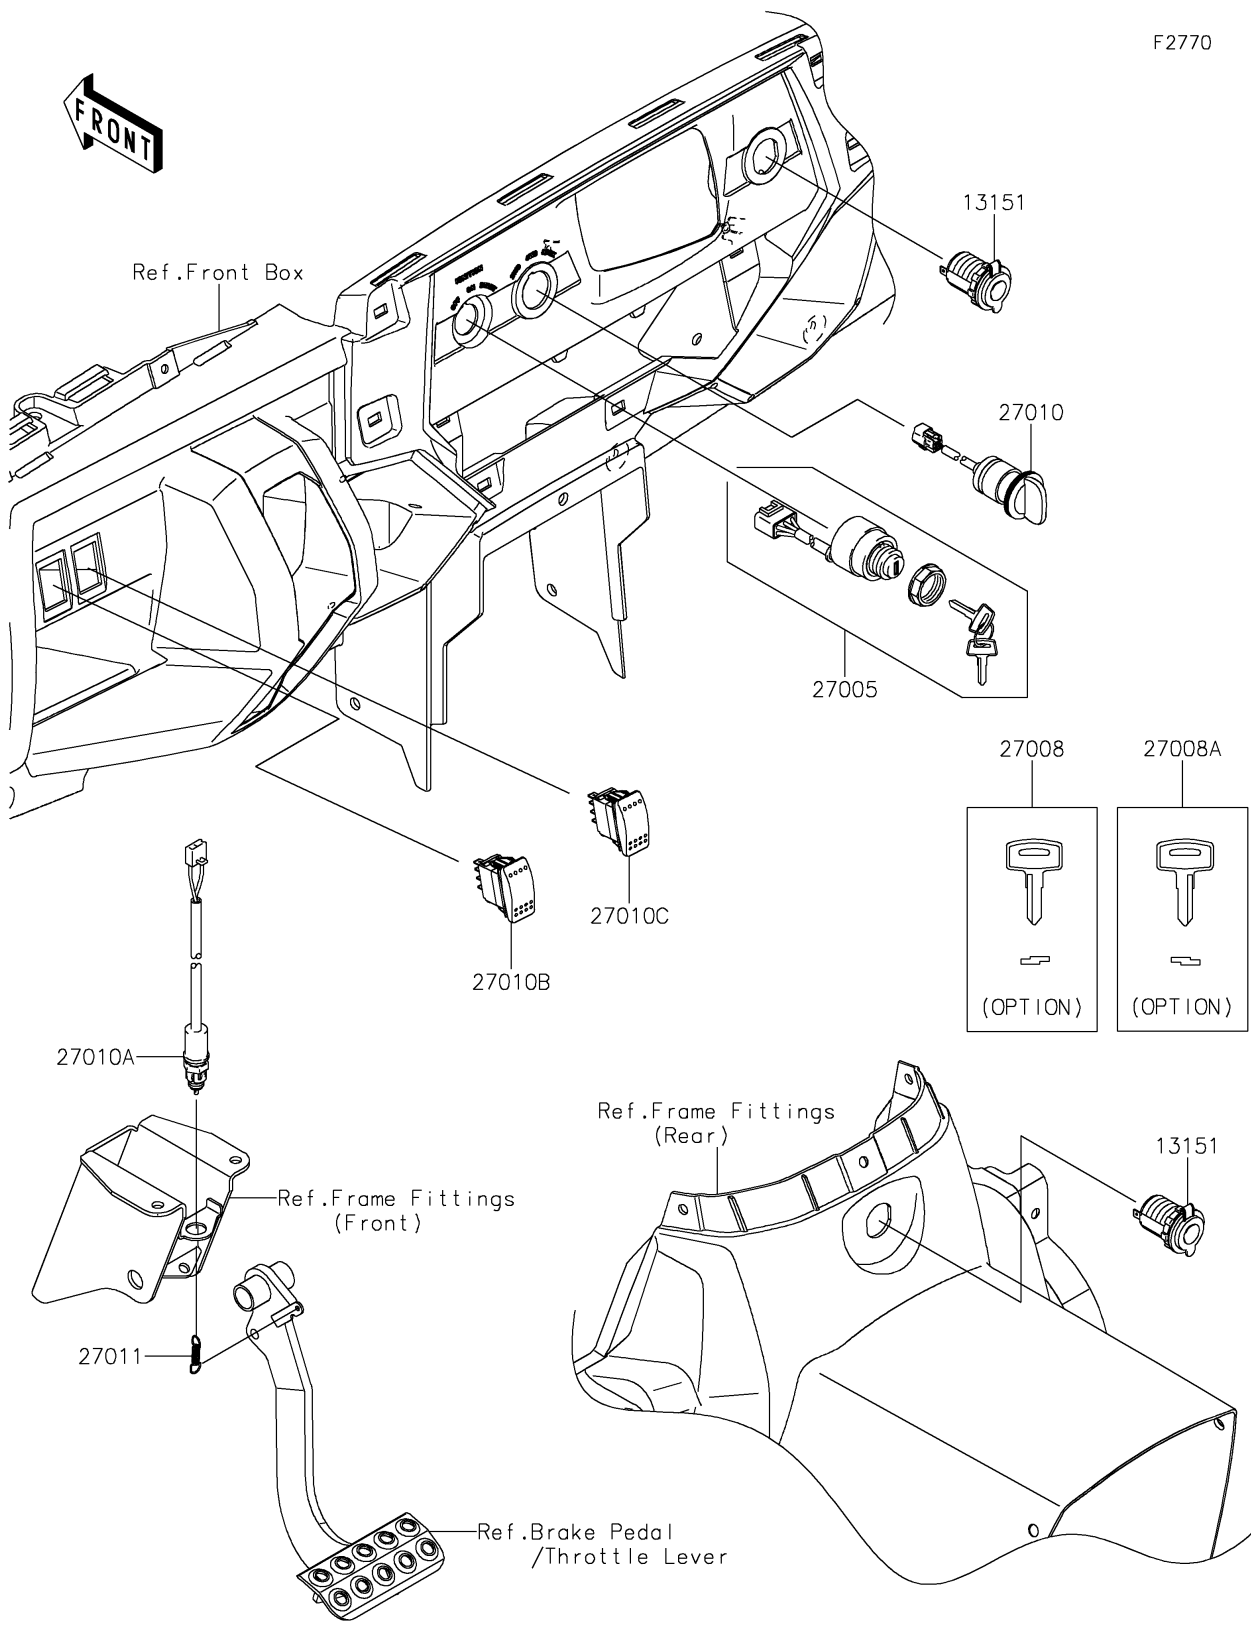

2023 TERYX4™ S SPECIAL EDITION PARTS DIAGRAM

Ignition Switch

2023 TERYX4™ S SPECIAL EDITION PARTS LIST

Ignition Switch

ITEM NAME	PART NUMBER	QUANTITY
SWITCH-COMP,OUTLET,12V (Ref # 13151)	13151-0556	2
SWITCH-ASSY-IGNITION (Ref # 27005)	27005-0036	1
KEY-LOCK,BLANK (Ref # 27008)	27008-1153	1
KEY-LOCK,BLANK (Ref # 27008A)	27008-1157	1
SWITCH (Ref # 27010)	27010-0706	1
SWITCH,BRAKE (Ref # 27010A)	27010-0724	1
SWITCH,OUTER (Ref # 27010B)	27010-0806	1
SWITCH,INNER (Ref # 27010C)	27010-0807	1
SPRING,BRAKE LAMP SWITCH (Ref # 27011)	27011-006	1