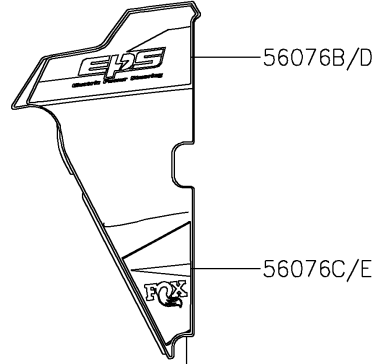

2023 Teryx4 S Special Edition PARTS DIAGRAM

Decals(LPFNN/LPFNL)

F2861

Ref. Front Fender(s)

Ref. Frame Fittings (Front)

Ref. Front Fender(s)

Ref. Rear Fender(s)

Ref. Door

Ref. Door

Ref. Door

560760

2023 Teryx4 S Special Edition PARTS LIST

Decals(LPFNN/LPFNL)

ITEM NAME	PART NUMBER	QUANTITY
MARK,KAWASAKI (Ref # 56052)	56052-0928	1
MARK,FR FENDER,TERYX4S (Ref # 56054)	56054-3813	2
PATTERN,FR FENDER,LH (Ref # 56076)	56076-4191	1
PATTERN,FR FENDER,RH (Ref # 56076A)	56076-4192	1
PATTERN,SIDE GUARD,LH,UPP (Ref # 56076B)	56076-4193	1
PATTERN,SIDE GUARD,LH,LWR (Ref # 56076C)	56076-4194	1
PATTERN,SIDE GUARD,RH,UPP (Ref # 56076D)	56076-4195	1
PATTERN,SIDE GUARD,RH,LWR (Ref # 56076E)	56076-4196	1
PATTERN,FR DOOR COVER,LH,UPP (Ref # 56076F)	56076-4197	1
PATTERN,FR DOOR COVER,LH,FR (Ref # 56076G)	56076-4198	1
PATTERN,FR DOOR COVER,LH,RR (Ref # 56076H)	56076-4199	1
PATTERN,FR DOOR COVER,RH,UPP (Ref # 56076I)	56076-4200	1
PATTERN,FR DOOR COVER,RH,FR (Ref # 56076J)	56076-4201	1
PATTERN,FR DOOR COVER,RH,RR (Ref # 56076K)	56076-4202	1
PATTERN,RR DOOR COVER,LH,FR (Ref # 56076L)	56076-4203	1
PATTERN,RR DOOR COVER,LH,RR (Ref # 56076M)	56076-4204	1
PATTERN,RR DOOR COVER,RH,UPP (Ref # 56076N)	56076-4205	1
PATTERN,RR DOOR COVER,RH,FR (Ref # 56076O)	56076-4206	1
PATTERN,RR DOOR COVER,RH,RR (Ref # 56076P)	56076-4207	1
PATTERN,RR FENDER,LH (Ref # 56076Q)	56076-4208	1
PATTERN,RR FENDER,RH (Ref # 56076R)	56076-4209	1