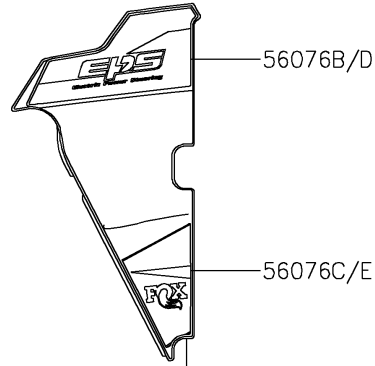

2023 TERYX4™ S SPECIAL EDITION PARTS DIAGRAM

Decals(LPFNN/LPFNL)

F2861

Ref. Front Fender(s)

Ref. Frame Fittings (Front)

Ref. Front Fender(s)

Ref. Rear Fender(s)

Ref. Door

Ref. Door

Ref. Door

2023 TERYX4™ S SPECIAL EDITION PARTS LIST

Decals(LPFNN/LPFNL)

ITEM NAME	PART NUMBER	QUANTITY
MARK,KAWASAKI (Ref # 56052)	56052-0928	1
MARK,FR FENDER,TERYX4S (Ref # 56054)	56054-3813	2
PATTERN,FR FENDER,LH (Ref # 56076)	56076-4191	1
PATTERN,FR FENDER,RH (Ref # 56076A)	56076-4192	1
PATTERN,SIDE GUARD,LH,UPP (Ref # 56076B)	56076-4193	1
PATTERN,SIDE GUARD,LH,LWR (Ref # 56076C)	56076-4194	1
PATTERN,SIDE GUARD,RH,UPP (Ref # 56076D)	56076-4195	1
PATTERN,SIDE GUARD,RH,LWR (Ref # 56076E)	56076-4196	1
PATTERN,FR DOOR COVER,LH,UPP (Ref # 56076F)	56076-4197	1
PATTERN,FR DOOR COVER,LH,FR (Ref # 56076G)	56076-4198	1
PATTERN,FR DOOR COVER,LH,RR (Ref # 56076H)	56076-4199	1
PATTERN,FR DOOR COVER,RH,UPP (Ref # 56076I)	56076-4200	1
PATTERN,FR DOOR COVER,RH,FR (Ref # 56076J)	56076-4201	1
PATTERN,FR DOOR COVER,RH,RR (Ref # 56076K)	56076-4202	1
PATTERN,RR DOOR COVER,LH,FR (Ref # 56076L)	56076-4203	1
PATTERN,RR DOOR COVER,LH,RR (Ref # 56076M)	56076-4204	1
PATTERN,RR DOOR COVER,RH,UPP (Ref # 56076N)	56076-4205	1
PATTERN,RR DOOR COVER,RH,FR (Ref # 56076O)	56076-4206	1
PATTERN,RR DOOR COVER,RH,RR (Ref # 56076P)	56076-4207	1
PATTERN,RR FENDER,LH (Ref # 56076Q)	56076-4208	1
PATTERN,RR FENDER,RH (Ref # 56076R)	56076-4209	1