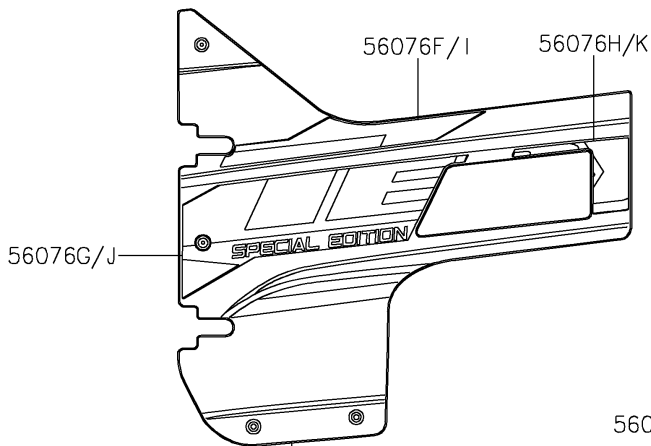

2024 TERYX4™ S SE PARTS DIAGRAM

Decals(LPFNN/LPFNL)

F2861

Ref. Front Fender(s)

Ref. Frame Fittings (Front)

Ref. Front Fender(s)

Ref. Rear Fender(s)

Ref. Door