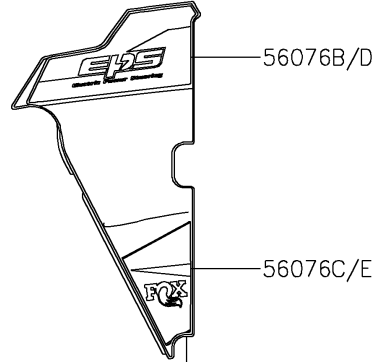

2024 TERYX4™ S SE PARTS DIAGRAM

Decals(LPFNN/LPFNL)

F2861

Ref. Front Fender(s)

Ref. Frame Fittings (Front)

Ref. Front Fender(s)

Ref. Rear Fender(s)

Ref. Door

Ref. Door

Ref. Door

2024 TERYX4™ S SE PARTS LIST

Decals(LPFNN/LPFNL)

ITEM NAME	PART NUMBER	QUANTITY
MARK,KAWASAKI (Ref # 56052)	56052-0928	1
MARK,FR FENDER,TERYX4S (Ref # 56054)	56054-3813	2
PATTERN,FR FENDER,LH (Ref # 56076)	56076-4191	1
PATTERN,FR FENDER,RH (Ref # 56076A)	56076-4192	1
PATTERN,SIDE GUARD,LH,UPP (Ref # 56076B)	56076-4193	1
PATTERN,SIDE GUARD,LH,LWR (Ref # 56076C)	56076-4194	1
PATTERN,SIDE GUARD,RH,UPP (Ref # 56076D)	56076-4195	1
PATTERN,SIDE GUARD,RH,LWR (Ref # 56076E)	56076-4196	1
PATTERN,FR DOOR COVER,LH,UPP (Ref # 56076F)	56076-4197	1
PATTERN,FR DOOR COVER,LH,FR (Ref # 56076G)	56076-4198	1
PATTERN,FR DOOR COVER,LH,RR (Ref # 56076H)	56076-4199	1
PATTERN,FR DOOR COVER,RH,UPP (Ref # 56076I)	56076-4200	1
PATTERN,FR DOOR COVER,RH,FR (Ref # 56076J)	56076-4201	1
PATTERN,FR DOOR COVER,RH,RR (Ref # 56076K)	56076-4202	1
PATTERN,RR DOOR COVER,LH,FR (Ref # 56076L)	56076-4203	1
PATTERN,RR DOOR COVER,LH,RR (Ref # 56076M)	56076-4204	1
PATTERN,RR DOOR COVER,RH,UPP (Ref # 56076N)	56076-4205	1
PATTERN,RR DOOR COVER,RH,FR (Ref # 56076O)	56076-4206	1
PATTERN,RR DOOR COVER,RH,RR (Ref # 56076P)	56076-4207	1
PATTERN,RR FENDER,LH (Ref # 56076Q)	56076-4208	1
PATTERN,RR FENDER,RH (Ref # 56076R)	56076-4209	1