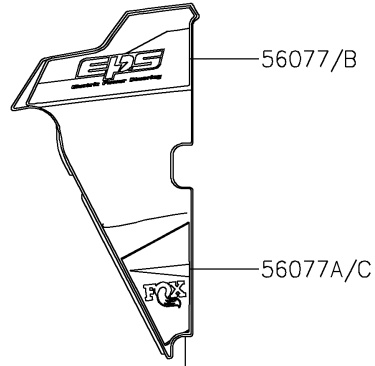

2024 Teryx4™ S Special Edition PARTS DIAGRAM

Decals(LRFNN/LRFNL)

F2861A

Ref.Front Fender(s)

Ref.Frame Fittings
(Front)

Ref.Front Fender(s)

Ref.Rear Fender(s)

Ref.Door

Ref.Door

Ref.Door

56077M

2024 Teryx4™ S Special Edition PARTS LIST

Decals(LRFNN/LRFNL)

ITEM NAME	PART NUMBER	QUANTITY
MARK,KAWASAKI (Ref # 56052)	56052-0928	1
MARK,TERYX4S (Ref # 56054)	56054-3956	2
PATTERN,FR FENDER,LH (Ref # 56076)	56076-4191	1
PATTERN,FR FENDER,RH (Ref # 56076A)	56076-4192	1
PATTERN,SIDE GUARD,LH,UPP (Ref # 56077)	56077-0298	1
PATTERN,SIDE GUARD,LH,LWR (Ref # 56077A)	56077-0299	1
PATTERN,SIDE GUARD,RH,UPP (Ref # 56077B)	56077-0300	1
PATTERN,SIDE GUARD,RH,LWR (Ref # 56077C)	56077-0301	1
PATTERN,FR DOOR COVER,LH,UPP (Ref # 56077D)	56077-0302	1
PATTERN,FR DOOR COVER,LH,FR (Ref # 56077E)	56077-0303	1
PATTERN,FR DOOR COVER,LH,RR (Ref # 56077F)	56077-0304	1
PATTERN,FR DOOR COVER,RH,UPP (Ref # 56077G)	56077-0305	1
PATTERN,FR DOOR COVER,RH,FR (Ref # 56077H)	56077-0306	1
PATTERN,FR DOOR COVER,RH,RR (Ref # 56077I)	56077-0307	1
PATTERN,RR DOOR COVER,LH,FR (Ref # 56077J)	56077-0308	1
PATTERN,RR DOOR COVER,LH,RR (Ref # 56077K)	56077-0309	1
PATTERN,RR DOOR COVER,RH,UPP (Ref # 56077L)	56077-0310	1
PATTERN,RR DOOR COVER,RH,FR (Ref # 56077M)	56077-0311	1
PATTERN,RR DOOR COVER,RH,RR (Ref # 56077N)	56077-0312	1
PATTERN,RR FENDER,LH (Ref # 56077O)	56077-0313	1
PATTERN,RR FENDER,RH (Ref # 56077P)	56077-0314	1