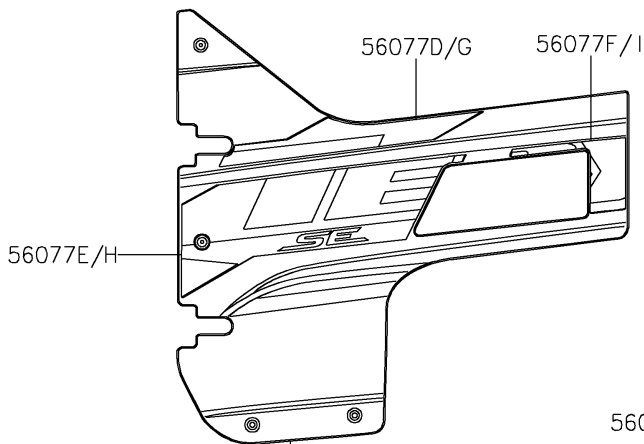

2024 Teryx4™ S Special Edition PARTS DIAGRAM

Decals(LRFNN/LRFNL)

F2861A

Ref.Front Fender(s)

Ref.Frame Fittings
(Front)

Ref.Front Fender(s)

Ref.Rear Fender(s)

Ref.Door