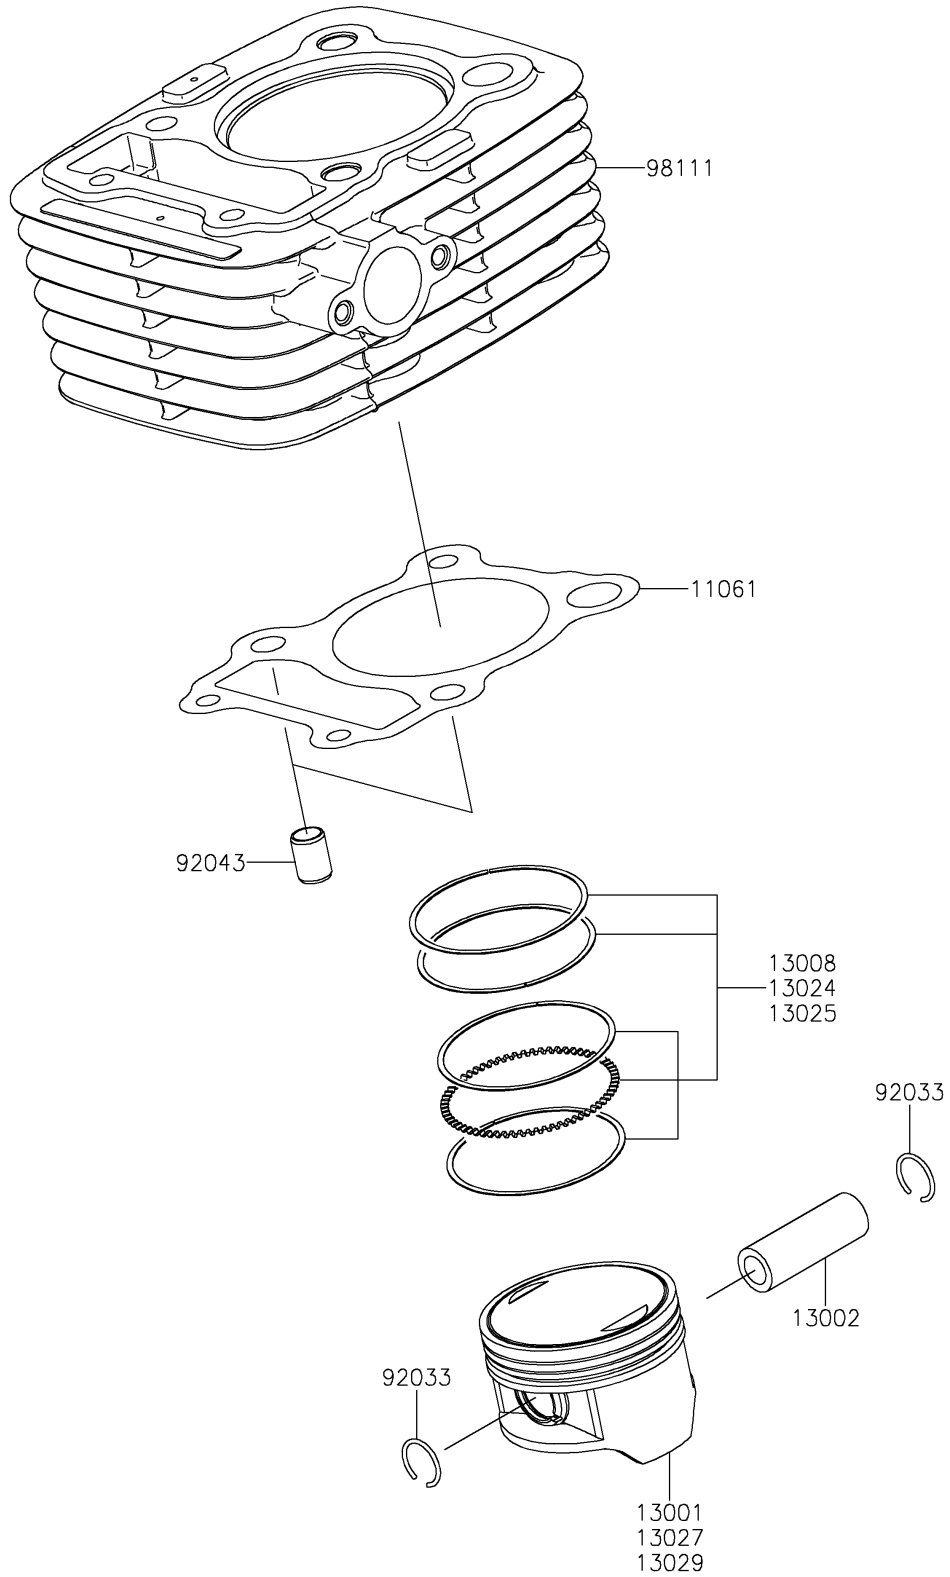

2025 KLX®140R PARTS DIAGRAM

Cylinder/Piston(s)

E1120

2025 KLX®140R PARTS LIST

Cylinder/Piston(s)

ITEM NAME	PART NUMBER	QUANTITY
GASKET,CYLINDER BASE (Ref # 11061)	11061-0863	1
PISTON-ENGINE,STD (Ref # 13001)	13001-0769	1
PIN-PISTON (Ref # 13002)	13002-1126	1
RING-SET-PISTON (Ref # 13008)	13008-0038	1
RING-SET-PISTON LL,O/S 1.00 (Ref # 13024)	13024-0009	1
RING-SET-PISTON L,O/S 0.50 (Ref # 13025)	13025-0011	1
PISTON-ENGINE LL,O/S,1.00 (Ref # 13027)	13027-0021	1
PISTON-ENGINE L,O/S,0.50 (Ref # 13029)	13029-0039	1
RING-SNAP (Ref # 92033)	92033-0796	2
PIN,8.2X10X14 (Ref # 92043)	92043-1742	2
CYLINDER-COMP-ENGINE (Ref # 98111)	98111-0040	1