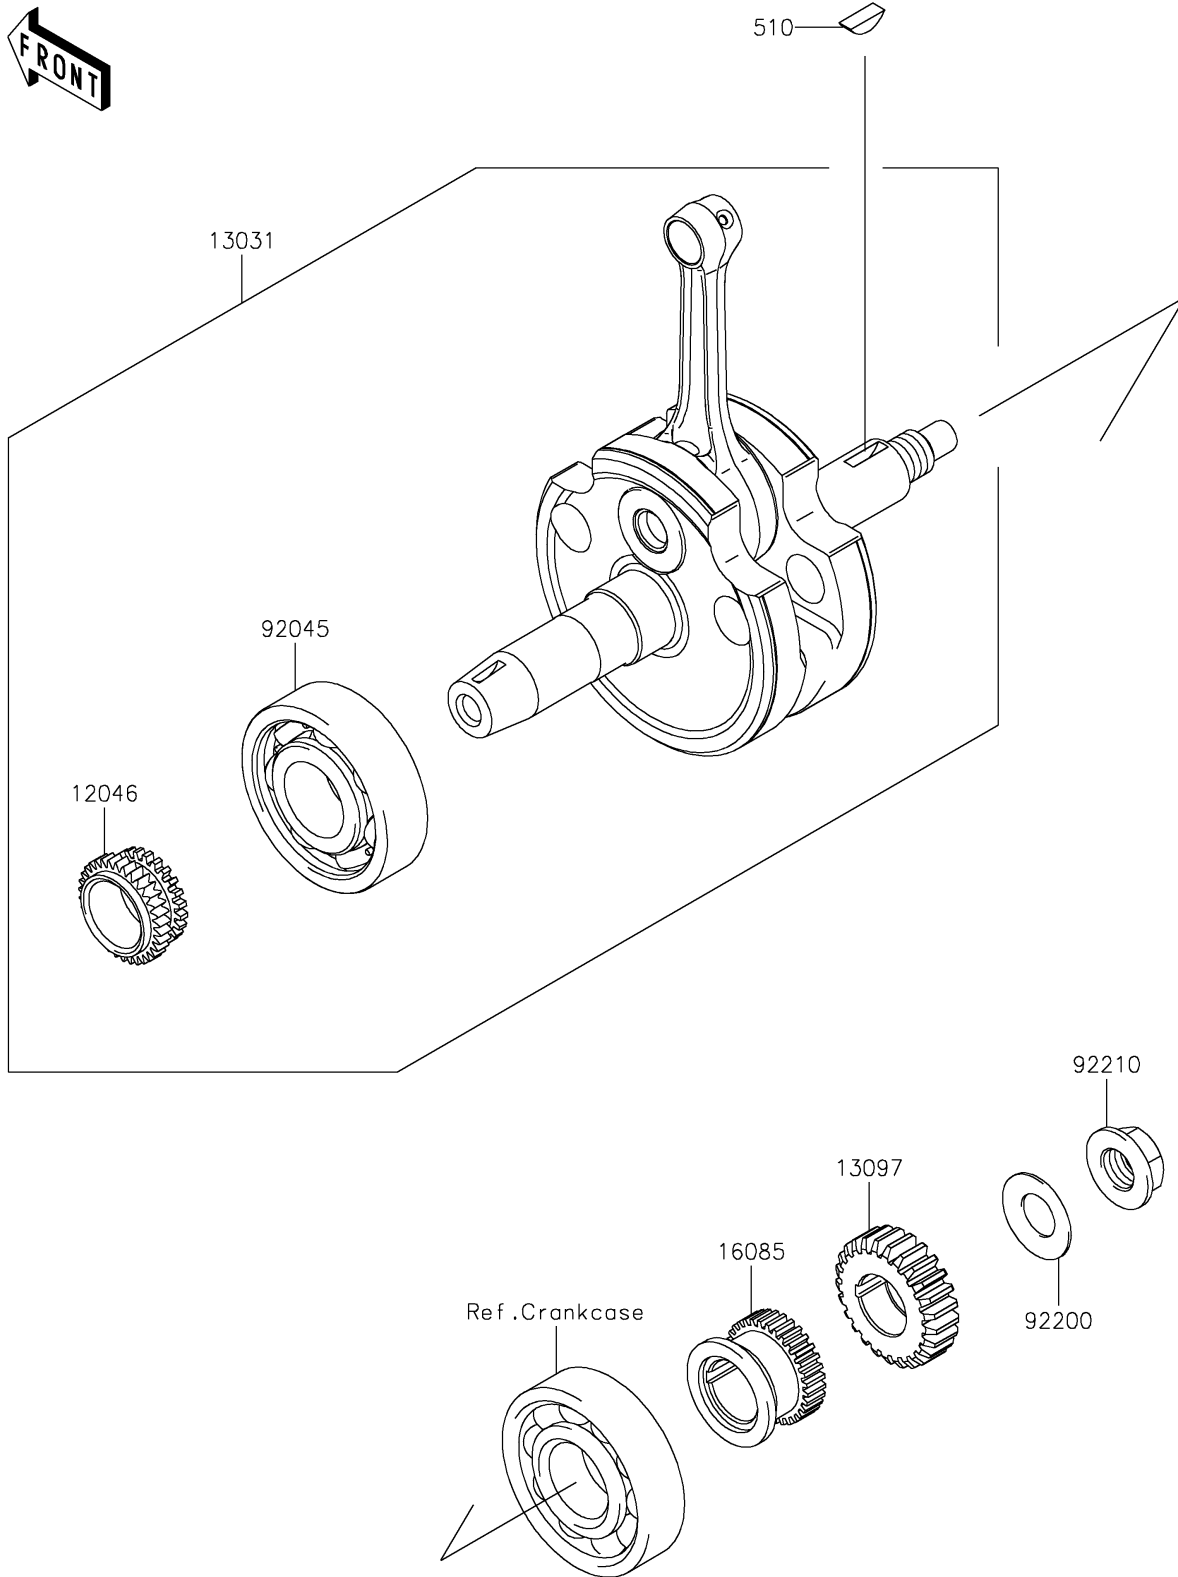

2024 KLX®140R PARTS DIAGRAM

Crankshaft

E1321

2024 KLX®140R PARTS LIST

Crankshaft

ITEM NAME	PART NUMBER	QUANTITY
SPROCKET,18T (Ref # 12046)	12046-0575	1
CRANKSHAFT-COMP (Ref # 13031)	13031-1529	1
GEAR-PRIMARY SPUR,25T (Ref # 13097)	13097-0569	1
GEAR,21T (Ref # 16085)	16085-0607	1
BEARING-BALL,25X62X17 (Ref # 92045)	92045-0895	1
WASHER,14.2X28X1.5 (Ref # 92200)	92200-0553	1
NUT,14MM,LEFT HANDED (Ref # 92210)	92210-1647	1
KEY-WOODRUFF (Ref # 510)	510A4200	1