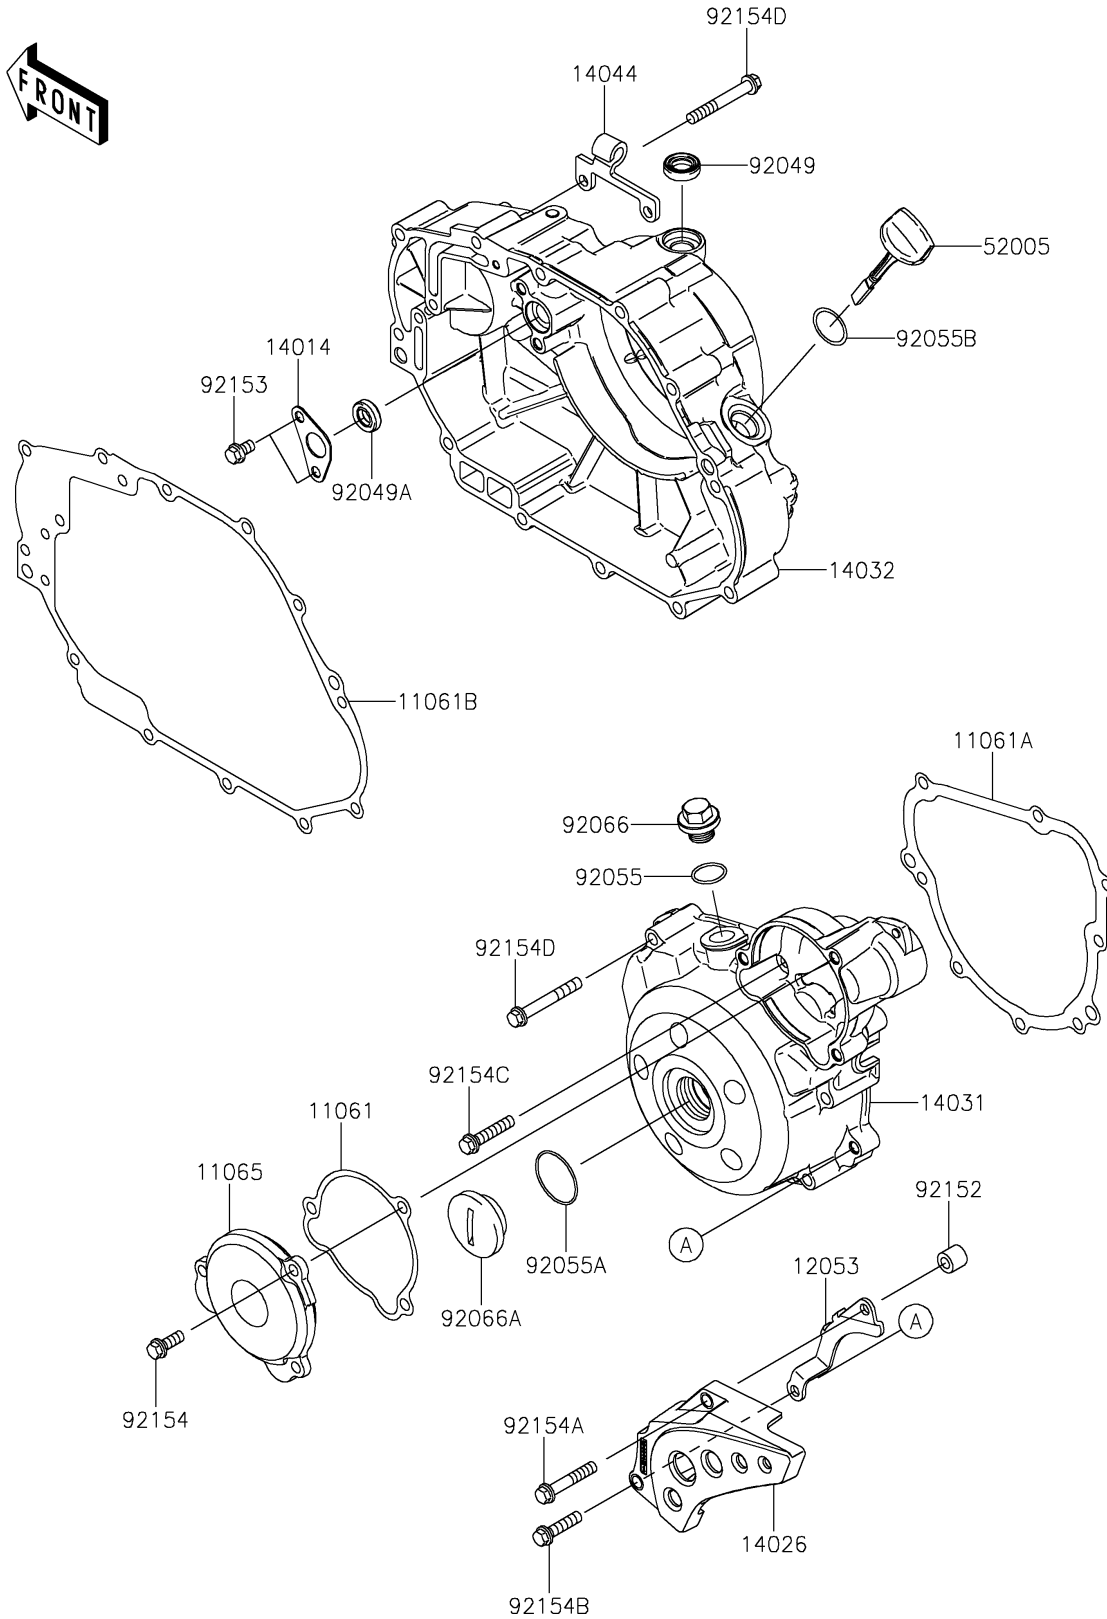

2024 KLX®140R PARTS DIAGRAM

Engine Cover(s)

E1431

2024 KLX®140R PARTS LIST

Engine Cover(s)

ITEM NAME	PART NUMBER	QUANTITY
GASKET (Ref # 11061)	11061-0300	1
GASKET,GENERATOR COVER (Ref # 11061A)	11061-0400	1
GASKET,CLUTCH COVER (Ref # 11061B)	11061-0401	1
CAP (Ref # 11065)	11065-0801	1
GUIDE-CHAIN (Ref # 12053)	12053-0133	1
PLATE-POSITION (Ref # 14014)	14014-1153	1
COVER-CHAIN (Ref # 14026)	14026-0084	1
COVER-GENERATOR (Ref # 14031)	14031-0116	1
COVER-CLUTCH (Ref # 14032)	14032-0116	1
HOLDER-CABLE (Ref # 14044)	14044-0572	1
GAUGE,OIL LEVEL (Ref # 52005)	52005-0724	1
SEAL-OIL,12X20X5.5 (Ref # 92049)	92049-0150	1
SEAL-OIL (Ref # 92049A)	92049-0812	1
RING-O,14.8X2.4 (Ref # 92055)	92055-0194	1
RING-O,25.7X2.4 (Ref # 92055A)	92055-0763	1
RING-O,20X2 (Ref # 92055B)	92055-0764	1
PLUG,14X10 (Ref # 92066)	92066-0724	1
PLUG,GENERATOR COVER CAP (Ref # 92066A)	92066-1565	1
COLLAR,6.5X12X11 (Ref # 92152)	92152-2893	1
BOLT,6X10 (Ref # 92153)	92153-1140	2
BOLT,FLANGED,6X16 (Ref # 92154)	92154-0460	3
BOLT (Ref # 92154A)	92154-1134	1
BOLT,FLANGED,6X25 (Ref # 92154B)	92154-1156	1
BOLT,FLANGED,6X30 (Ref # 92154C)	92154-1159	2
BOLT,FLANGED,6X45 (Ref # 92154D)	92154-4024	18