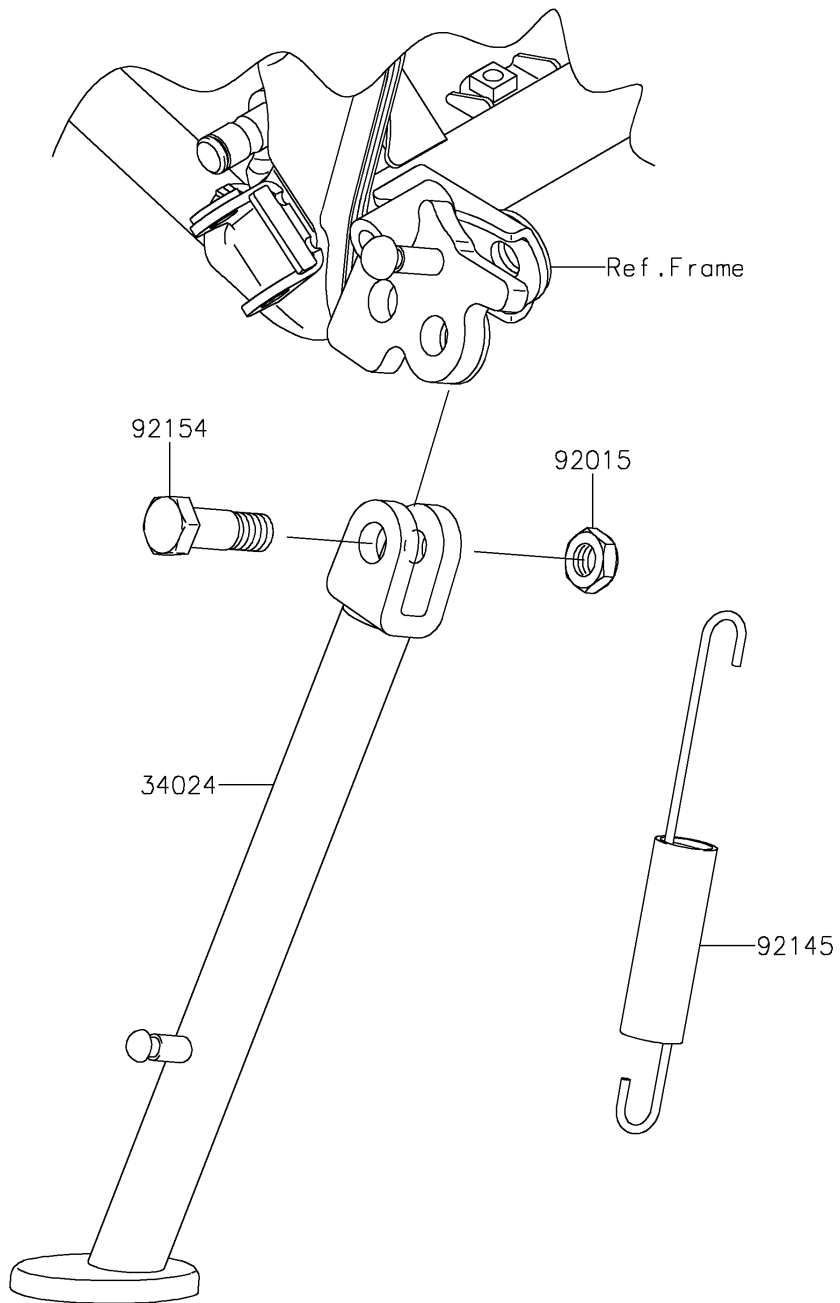

2024 KLX[®]140R PARTS DIAGRAM

Stand(s)

F2190

2024 KLX®140R PARTS LIST

Stand(s)

ITEM NAME	PART NUMBER	QUANTITY
STAND-SIDE,P.SILVER (Ref # 34024)	34024-0062-458	1
NUT,LOCK,10MM,BLACK (Ref # 92015)	92015-1188	1
SPRING,SIDE STAND (Ref # 92145)	92145-2245	1
BOLT,SIDE STAND (Ref # 92154)	92154-0412	1