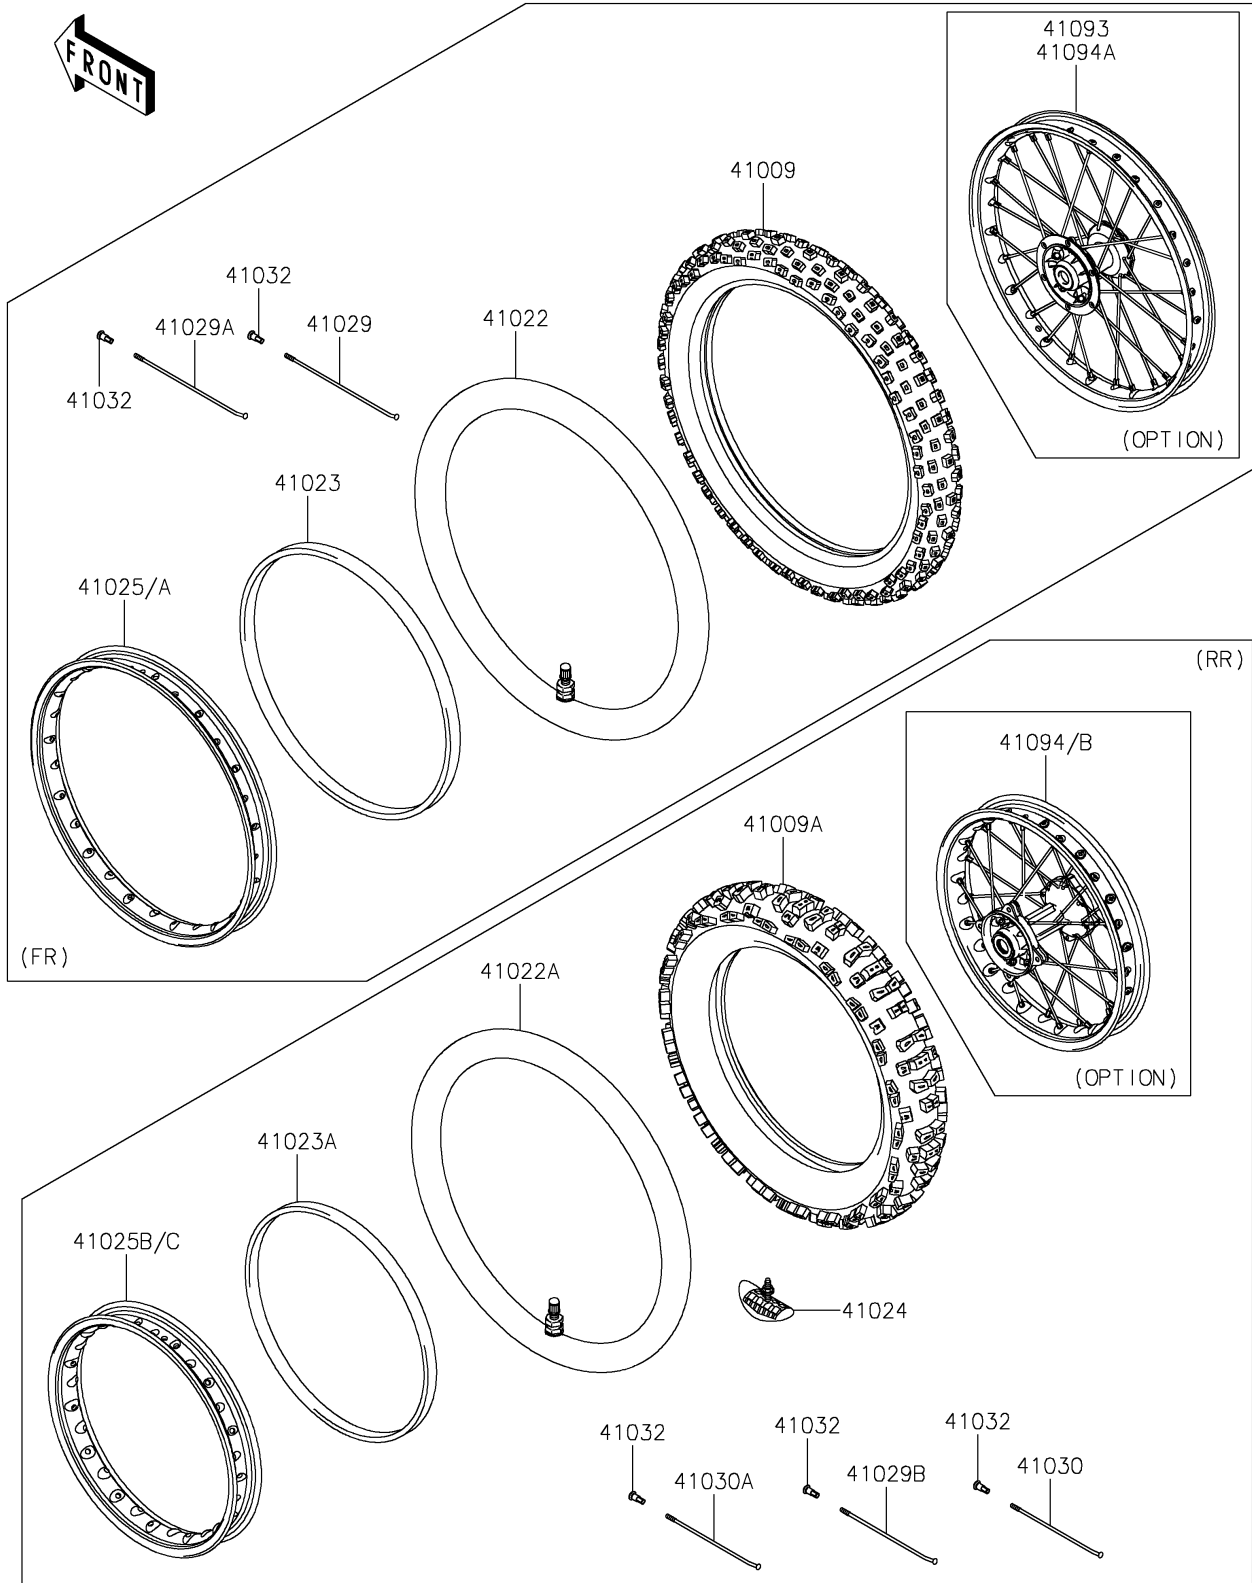

2023 KLX®140R PARTS DIAGRAM

Wheels/Tires

F2210

2023 KLX®140R PARTS LIST

Wheels/Tires

ITEM NAME	PART NUMBER	QUANTITY
TIRE,70/100-17 40M,IX05H (Ref # 41009)	41009-0873	1
TIRE,90/100-14 49M,IX05H (Ref # 41009A)	41009-0874	1
TUBE-TIRE,70/100-17 (Ref # 41022)	41022-0127	1
TUBE-TIRE,90/100-14 (Ref # 41022A)	41022-0128	1
BAND-RIM,70/100-17 (Ref # 41023)	41023-0011	1
BAND-RIM,90/100-14 (Ref # 41023A)	41023-0012	1
STOPPER-RIM,1.60-M(DUNLOP) (Ref # 41024)	41024-010	1
RIM,1.40X17,SILVER (Ref # 41025)	41025-0426-WA	1
RIM,1.60X14,SILVER (Ref # 41025B)	41025-0427-WA	1
SPOKE-INNER,FR,RH,187MMX166D (Ref # 41029)	41029-0041	14
SPOKE-INNER,FR,LH,183MMX166D (Ref # 41029A)	41029-0042	14
SPOKE-INNER,RR,157MMX170D (Ref # 41029B)	41029-0043	14
SPOKE-OUTER,RR,RH,149MMX172D (Ref # 41030)	41030-0013	7
SPOKE-OUTER,RR,LH,153MMX172D (Ref # 41030A)	41030-0014	7
NIPPLE-SPOKE (Ref # 41032)	41032-0010	56
WHEEL,FR,1.40X17,SILVER (Ref # 41093)	41093-0026-WA	1
WHEEL,RR,1.60X14,SILVER (Ref # 41094)	41094-0003-WA	1