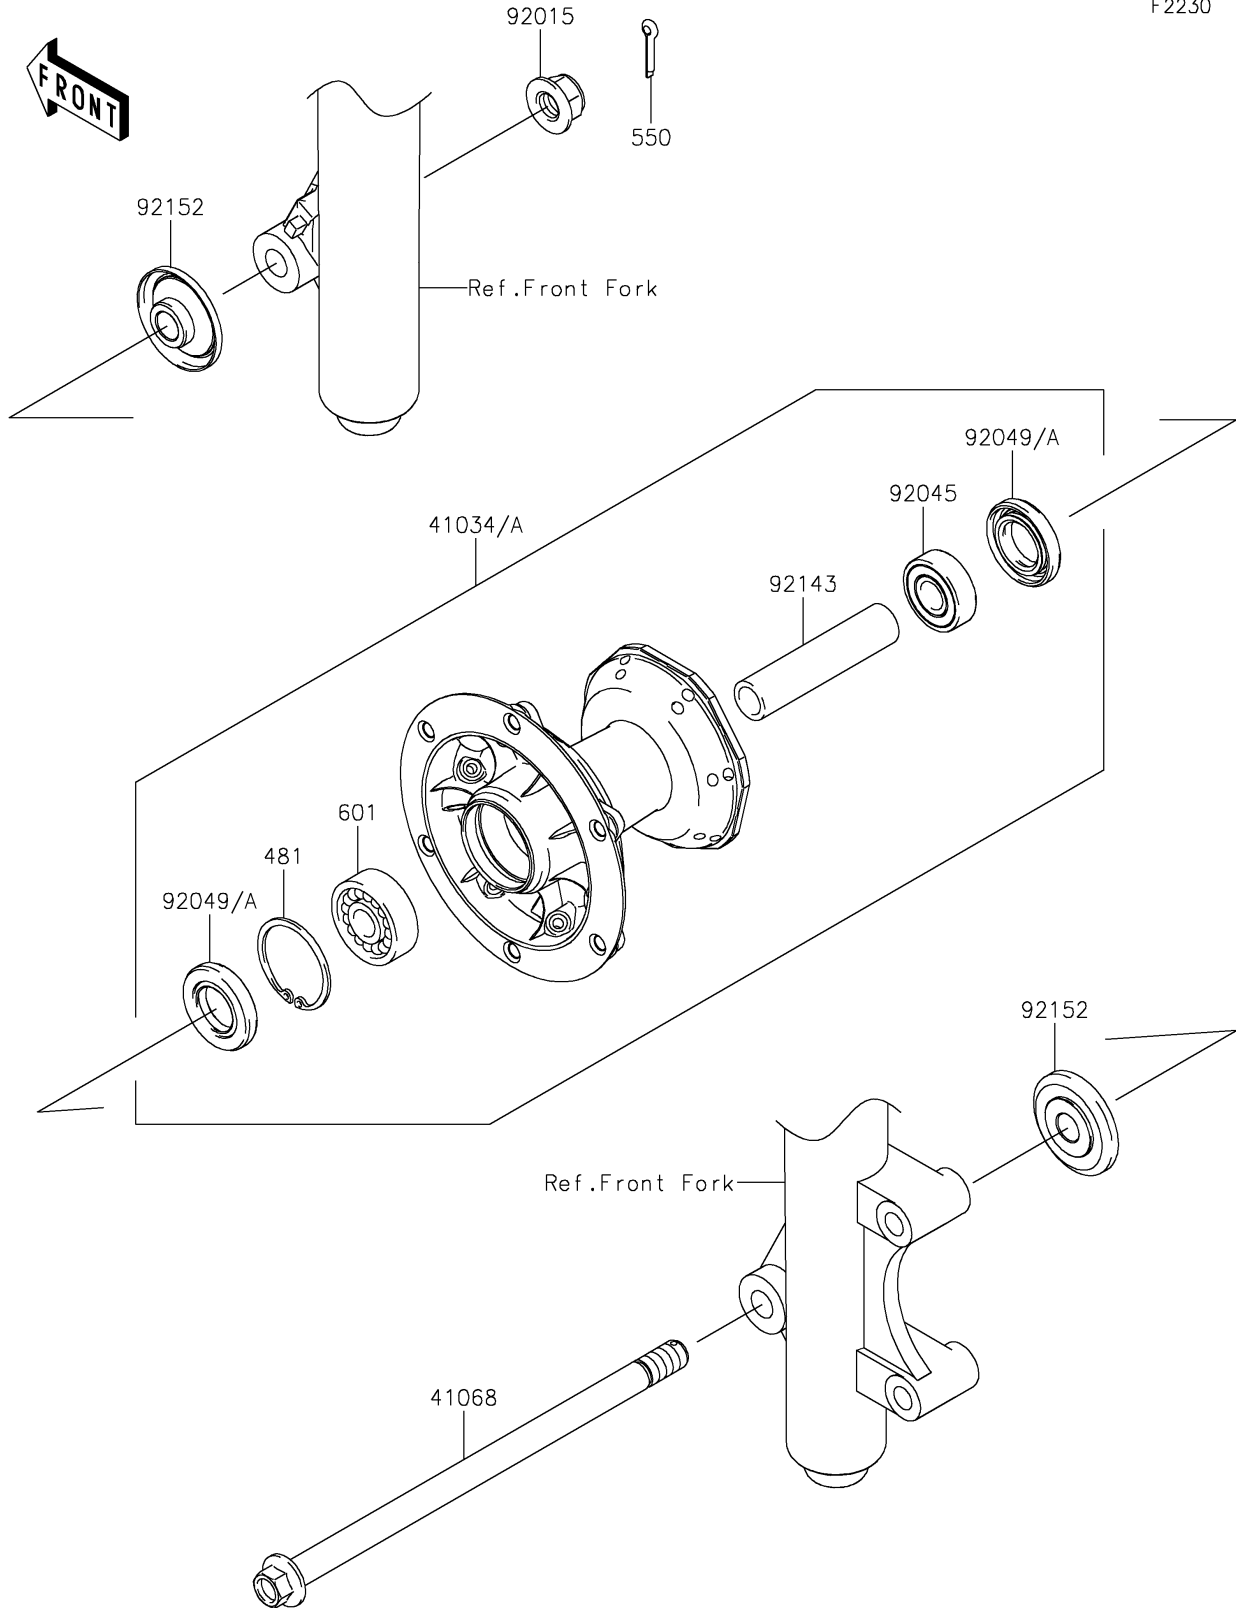

2023 KLX®140R PARTS DIAGRAM

Front Hub

F2230

2023 KLX®140R PARTS LIST

Front Hub

ITEM NAME	PART NUMBER	QUANTITY
DRUM-ASSY,FRONT BRAKE (Ref # 41034)	41034-0055	1
AXLE,FR (Ref # 41068)	41068-1333	1
NUT,LOCK,FLANGED,12MM (Ref # 92015)	92015-1433	1
BEARING-BALL,TMB201LLUC3/2A (Ref # 92045)	92045-1062	1
SEAL-OIL,20X37X6.5 (Ref # 92049)	92049-0113	2
COLLAR,FR BRAKE DRUM,L=76 (Ref # 92143)	92143-1935	1
COLLAR,FR AXLE,L=12 (Ref # 92152)	92152-2883	2
CIRCLIP-TYPE-C,37MM (Ref # 481)	481J3700	1
PIN-COTTER,2.5X20 (Ref # 550)	550AA2520	1
BEARING-BALL,#6301UUC3 (Ref # 601)	601B6301UU	1